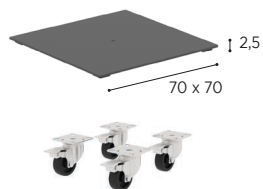

COATED METALIZED STEEL BASE	
REF:	CEY V 100SC...
WEIGHT:	74 kg