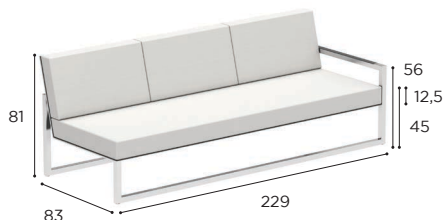

NINIX LOUNGE SPECIFICATIONS

STANDARD / LIMITED / ON REQUEST

THREE SEATER MODULAR ELEMENT	
REF:	NNXL 240T.
WEIGHT:	55 kg
INFO:	OPTIONAL TEAK ARMRESTS BRONZE FRAME INCLUDES OILED TEAK ARMRESTS

THREE SEATER LEFT MODULAR ELEMENT	
REF:	NNXL 240LT.
WEIGHT:	54 kg
INFO:	OPTIONAL TEAK ARMRESTS BRONZE FRAME INCLUDES OILED TEAK ARMRESTS