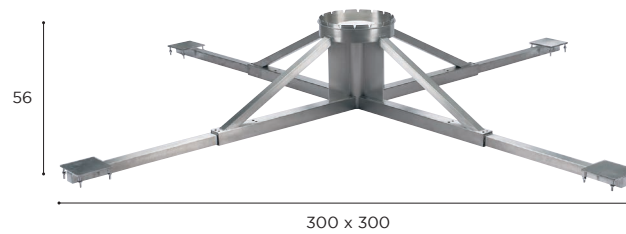

STAINLESS STEEL ELECTROPOLISHED
		EP
		WVT € 4.999

BASE	
REF:	WVG
WEIGHT:	225 kg
INFO:	BASE FOR EMBEDDING IN SAND