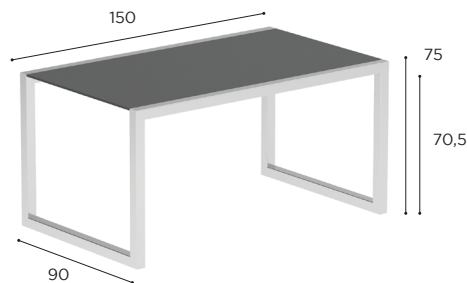

TABLE	
REF:	NNX 150...
WEIGHT:	C: 53 kg W: 38 kg