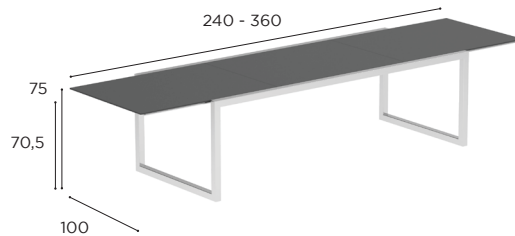

BRUSHED STAINLESS STEEL	ELECTROPOLISHED STAINLESS STEEL	COATED STAINLESS STEEL				
		SS	EP	W	PB	S	BR	A
CERAMIC	WU	NNX 360 CWU € 7.499	NNX 360 CEPWU € 8.249	NNX 360 CWWU € 7.699	NNX 360 CPBWU € 7.499	NNX 360 CSWU € 7.699	NNX 360 CBRWU € 7.699	NNX 360 CAWU € 7.499
	PG	NNX 360 CPG € 7.499	NNX 360 CEP PG € 8.249	NNX 360 CWPG € 7.699	NNX 360 CPBPG € 7.499	NNX 360 CSPG € 7.699	NNX 360 CBRPG € 7.699	NNX 360 CAPG € 7.499
	ZU	NNX 360 CZU € 7.499	NNX 360 CEPZU € 8.249	NNX 360 CWZU € 7.699	NNX 360 CPBZU € 7.499	NNX 360 CSZU € 7.699	NNX 360 CBRZU € 7.699	NNX 360 CAZU € 7.499
TEAK	W	NNX 360 € 5.899	NNX 360 EP € 6.899	NNX 360 WW € 6.099	NNX 360 WPB € 5.899	NNX 360 WS € 6.099	NNX 360 WBR € 6.099	NNX 360 WA € 5.899