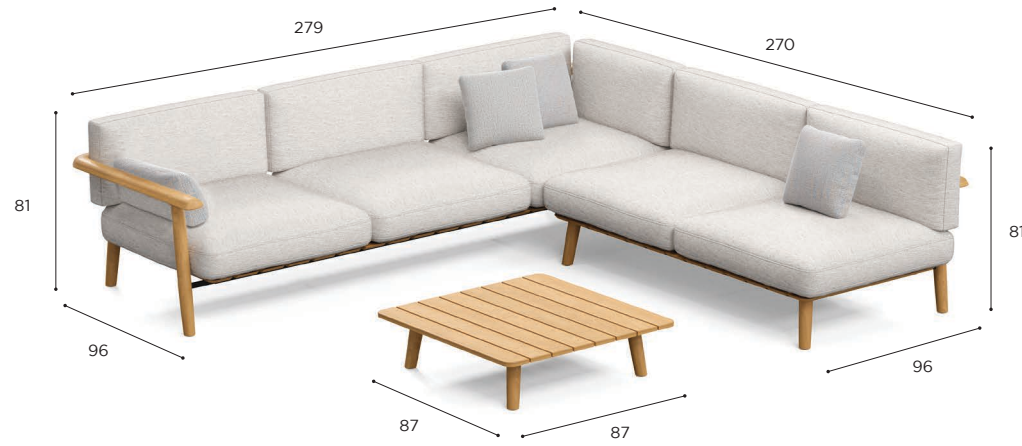

MAMBO LOUNGE SETS

STANDARD / LIMITED / ON REQUEST

SET 01	
REF:	MBOL SET 01
INCLUDED:	
1 x	MBOL 270 WA
1 x	MBOL 180Z WA
1 x	MBOL 90T WA
1 x	PIL MBOL 270CR
1 x	PIL MBOL 180
1 x	PIL BRH 6030 PS
PRICE FOR LOUNGE MODULE + STANDARD CUSHIONS DECO CUSHIONS NOT INCLUDED!	

MBOL SET 01