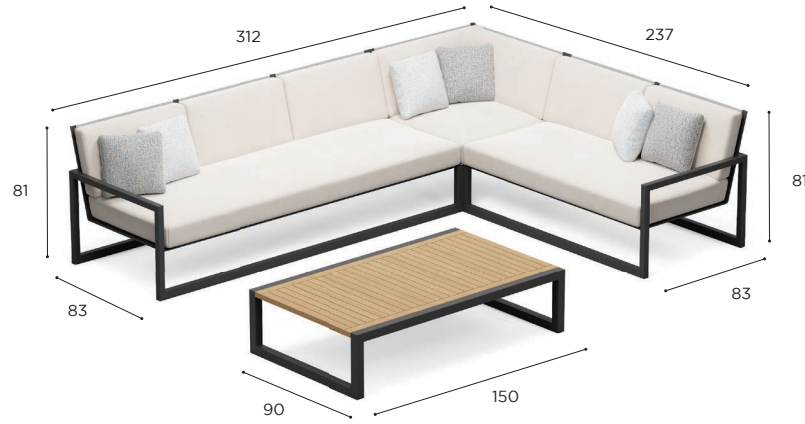

NINIX LOUNGE SETS

STANDARD / LIMITED / ON REQUEST

SET 01	
REF:	NNXL SET 01
INCLUDED:	
1 x	NNXL 160LT + CUSHIONS (3 pcs)
1 x	NNXL 80CT + CUSHIONS (3 pcs)
1 x	NNXL 240RT + CUSHIONS (4 pcs)
1 x	NNX 150T WA
PRICE FOR COATED ALUMINIUM (PB/A) FRAME AND STANDARD CUSHIONS	
DECO CUSHIONS NOT INCLUDED!	

NNXL SET 01