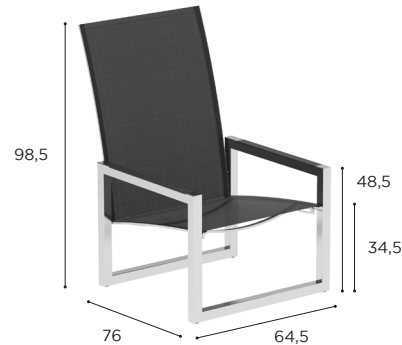

BRUSHED STAINLESS STEEL	ELECTROPOLISHED STAINLESS STEEL	COATED STAINLESS STEEL				
		SS	EP	W	PB	S	BR	A
BATYLINE	WU	NNX 60 TWU € 1.549	NNX 60 TEPWU € 1.899	NNX 60 TWWU € 1.649				
	CAU	NNX 60 TCAU € 1.549	NNX 60 TEPCAU € 1.899					
	PG				NNX 60 TPBPG € 1.549	NNX 60 TSPG € 1.649		
	ZU	NNX 60 TZU € 1.549	NNX 60 TEPZU € 1.899					NNX 60 TAZU € 1.549
	GRP						NNX 60 TBRGRP € 1.649	
NNX 60T ARWSET (TEAK ARMRESTS) € 50								
CUSHIONS PIL NNX60T... (SEAT + BACK)								
CAT. A								€ 180
CAT. B								€ 216
CAT. C								€ 252

TOWEL RACK	
REF:	NNX TR...
WEIGHT:	9 kg