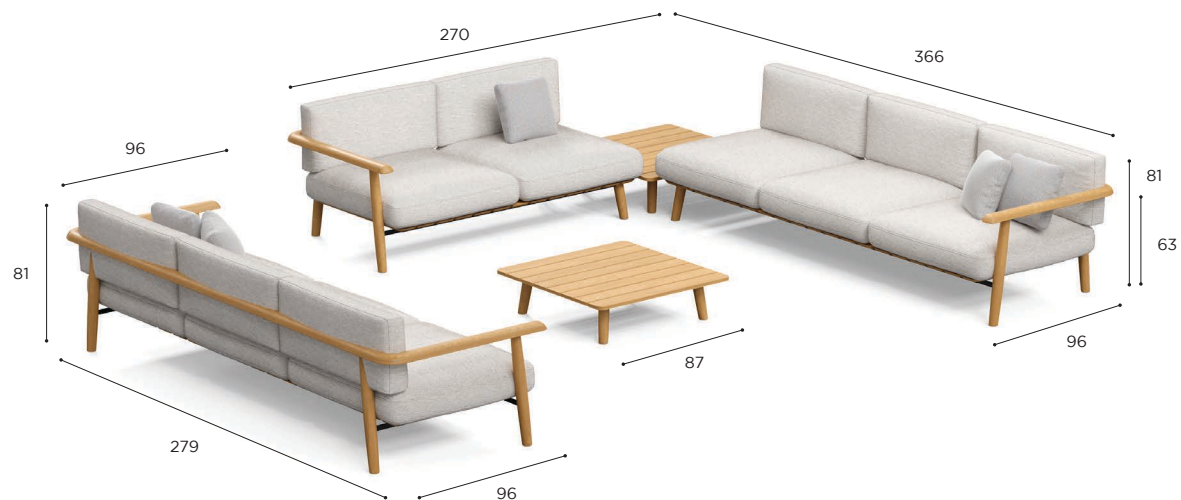

MAMBO LOUNGE SETS

SET 04	
REF:	MBOL SET 04
INCLUDED:	
1 x	MBOL 270 WA
1 x	MBOL 270L WA
2 x	MBOL 90T WA
2 x	PIL MBOL 270CL
PRICE FOR LOUNGE MODULE + STANDARD CUSHIONS DECO CUSHIONS NOT INCLUDED!	

MBOL SET 04

SET 08	
REF:	MBOL SET 08
INCLUDED:	
1 x	MBOL 180R WA
1 x	MBOL TS WA
1 x	MBOL 270L WA
2 x	MBOL 90T WA
1 x	PIL MBOL 180CR
1 x	PIL MBOL TS
1 x	PIL MBOL 270
PRICE FOR LOUNGE MODULE + STANDARD CUSHIONS DECO CUSHIONS NOT INCLUDED!	

SET 06	
REF:	MBOL SET 06
INCLUDED:	
1 x	MBOL 270 WA
1 x	MBOL 270L WA
1 x	MBOL 180R WA
2 x	MBOL 90T WA
2 x	PIL MBOL 270
1 x	PIL MBOL 180
PRICE FOR LOUNGE MODULE + STANDARD CUSHIONS DECO CUSHIONS NOT INCLUDED!	

MBOL SET 06