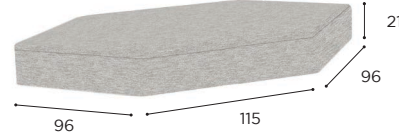

SEAT CUSHIONS				BACK / ARMREST CUSHIONS	
	SEAT	CORNER SEAT LEFT	CORNER SEAT RIGHT	TWIN SEAT	BACK	CORNER BACK / ARMREST
	PIL MBOL 90S...	PIL MBOL 90CSL...	PIL MBOL 90CSR...	PIL MBOL TSS	PIL MBOL 90B...	PIL MBOL 90CB...
STAND.	€ 895	€ 895	€ 895	€ 2.195	€ 560	€ 500
CAT. A	€ 795	€ 795	€ 795	€ 1.945	€ 495	€ 445
CAT. B	€ 954	€ 954	€ 954	€ 2.334	€ 594	€ 534
CAT. C	€ 1.113	€ 1.113	€ 1.113	€ 2.723	€ 693	€ 623