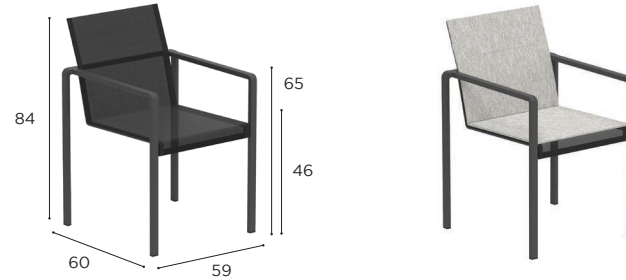

Design by Kris Van Puyvelde

ALURA SPECIFICATIONS

STANDARD / LIMITED / ON REQUEST

DINING CHAIR	
REF:	ALR 47 T...
WEIGHT:	6,4 kg (1)
INFO:	STACKABLE

		COATED ALUMINIUM				
		W	PB	S	BR	A
BATYLINE	WU	ALR 47 TWWU € 599				
	PG		ALR 47 TPBPG € 549	ALR 47 TSPG € 599		
	GRP				ALR 47 TBRGRP € 599	
	ZU					ALR 47 TAZU € 549
		CUSHIONS				
		PIL ALR 47 T ... (SEAT + BACK)				
CAT. A		€ 130				
CAT. B		€ 156				
CAT. C		€ 182				

ARM CHAIR	
REF:	ALR 55 T...
WEIGHT:	9,9 kg (1)
INFO:	STACKABLE OPTIONAL TEAK ARMRESTS BRONZE (BR) FRAME INCLUDES TEAK ARMRESTS

		COATED ALUMINIUM				
		W	PB	S	BR	A
BATYLINE	WU	ALR 55 TWWU € 659				
	PG		ALR 55 TPBPG € 599	ALR 55 TSPG € 659		
	GRP				ALR 55 TBRGRP € 659	
	ZU					ALR 55 TAZU € 599
		ALR 55 T ARWSET (TEAK ARMRESTS) € 30				
		CUSHIONS				
		PIL ALR 55 T ... (SEAT + BACK)				
CAT. A		€ 145				
CAT. B		€ 174				
CAT. C		€ 203				

BAR CHAIR	
REF:	ALR 43 T...
WEIGHT:	9,8 kg (1)
INFO:	STACKABLE OPTIONAL TEAK ARMRESTS BRONZE (BR) FRAME INCLUDES TEAK ARMRESTS LOWERED FRAME ON REQUEST

		COATED ALUMINIUM				
		W	PB	S	BR	A
BATYLINE	WU	ALR 43 TWWU € 809				
	PG		ALR 43 TPBPG € 749	ALR 43 TSPG € 809		
	GRP				ALR 43 TBRGRP € 809	
	ZU					ALR 43 TAZU € 749
		ALR 43 T ARWSET (TEAK ARMRESTS) € 30				
		CUSHIONS				
		PIL ALR 43 T ... (SEAT + BACK)				
CAT. A		€ 125				
CAT. B		€ 150				
CAT. C		€ 175				
		LOWERED FRAME (SURCHARGE) € 100				