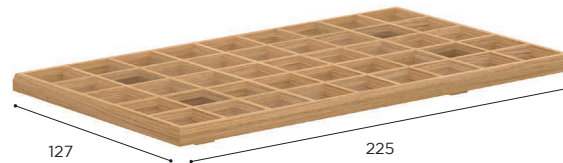

TEAK
W
MZX 200 WFR
€ 3.999

LOUNGE ELEMENT 225	
REF:	MZX 225...
WEIGHT:	47 kg
INFO:	5 LEGS INCLUDED ASSEMBLING NEEDED