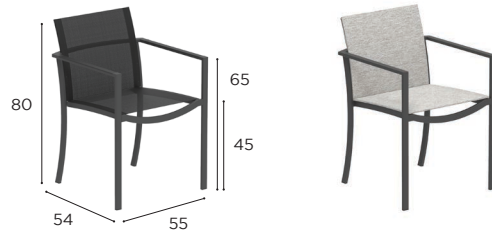

BRUSHED STAINLESS STEEL	ELECTROPOL-STAINLESS STEEL	COATED ALUMINIUM				
	SS	EP	W	PB	S	BR	A
BAYLINE	WU	OZN 55 TEPWU € 869	OZN 55 TWWU € 709				
	CAU	OZN 55 TEPWU € 869					
	PG			OZN 55 TPBPG € 649	OZN 55 TSPG € 709		
	GRP					OZN 55 TBRGRP € 709	
	ZU	OZN 55 TEPWU € 869					OZN 55 TAZU € 649
OZN 55 T ARWSET (TEAK ARMRESTS) € 30							
CUSHIONS							
PIL OZN 55 T ... (SEAT + BACK)							
CAT. A	€ 145						
CAT. B	€ 174						
CAT. C	€ 203						

BAR CHAIR	
REF:	OZN 43T...
WEIGHT:	8,1 kg
INFO:	LOWERED FRAME ON REQUEST