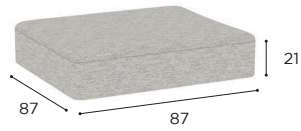

SEAT CUSHIONS				BACK / ARMREST CUSHIONS	
	SEAT	CORNER SEAT LEFT	CORNER SEAT RIGHT	TWIN SEAT	BACK	CORNER BACK / ARMREST
	PIL MBOL 90S...	PIL MBOL 90CSL...	PIL MBOL 90CSR...	PIL MBOL TSS	PIL MBOL 90B...	PIL MBOL 90CB...
STAND.	€ 895	€ 895	€ 895	€ 2.195	€ 560	€ 500
CAT. A	€ 795	€ 795	€ 795	€ 1.945	€ 495	€ 445
CAT. B	€ 954	€ 954	€ 954	€ 2.334	€ 594	€ 534
CAT. C	€ 1.113	€ 1.113	€ 1.113	€ 2.723	€ 693	€ 623