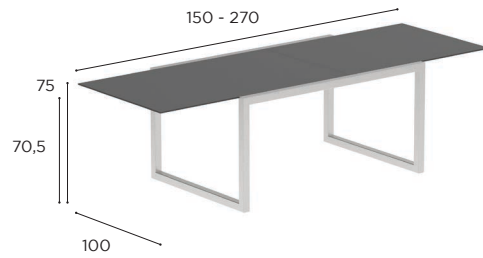

EXTENDABLE TABLE	
REF:	NNX 270...
WEIGHT:	80 kg
INFO:	EXTENDABLE WHEELS

		BRUSHED STAINLESS STEEL	ELECTROPOLISHED STAINLESS STEEL	COATED STAINLESS STEEL				
		SS	EP	W	PB	S	BR	A
CERAMIC	WU	NNX 270 CWU * € 5.099	NNX 270 CEPWU * € 5.549	NNX 270 CWWU * € 5.099	NNX 270 CPBWU * € 5.249	NNX 270 CSWU * € 5.099	NNX 270 CBRWU * € 5.249	NNX 270 CAWU * € 5.249
	PG	NNX 270 CPG * € 5.099	NNX 270 CEP PG * € 5.549	NNX 270 CWPG * € 5.099	NNX 270 CPBPG * € 5.249	NNX 270 CSPG * € 5.099	NNX 270 CBRPG * € 5.249	NNX 270 CAPG * € 5.249
	ZU	NNX 270 CZU * € 5.099	NNX 270 CEPZU * € 5.549	NNX 270 CWZU * € 5.099	NNX 270 CPBZU * € 5.249	NNX 270 CSZU * € 5.099	NNX 270 CBRZU * € 5.249	NNX 270 CAZU * € 5.249

EXTENDABLE TABLE	
REF:	NNX 360...
WEIGHT:	C: 132 kg W: 83 kg
INFO:	EXTENDABLE WHEELS