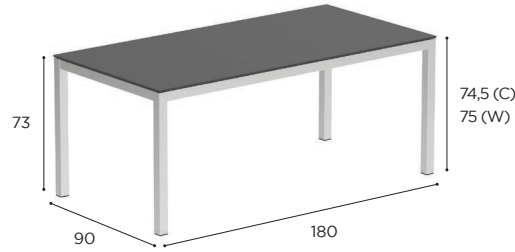

TABOELA SPECIFICATIONS

TABLE	
REF:	TBL 180...
WEIGHT:	C. 62 kg
INFO:	ASSEMBLING NEEDED

		BRUSHED STAINLESS STEEL		ELECTROPOLISHED STAINLESS STEEL				COATED ALUMINIUM			
		SS	EP	W	PB	S	BR	A			
CERAMIC	WU	TBL 180 CWU € 2.749	TBL 180 CEPWU € 3.099	TBL 180 CWWU € 2.649	TBL 180 CPBWU € 2.799	TBL 180 CSBWU € 2.799	TBL 180 CBRWU € 2.799	TBL 180 CAWU € 2.649			
	TR	TBL 180 CTR € 2.749	TBL 180 CEPTR € 3.099	TBL 180 CWTR € 2.649	TBL 180 CPBTR € 2.799	TBL 180 CSTR € 2.799	TBL 180 CBRTR € 2.799	TBL 180 CATR € 2.649			
	TG	TBL 180 CTG € 2.499	TBL 180 CEPTG € 2.849	TBL 180 CWTG € 2.399	TBL 180 CPBTG € 2.549	TBL 180 CSTG € 2.549	TBL 180 CBRTG € 2.549	TBL 180 CATG € 2.399			
	PG	TBL 180 CPG € 2.749	TBL 180 CEP PG € 3.099	TBL 180 CWP PG € 2.649	TBL 180 CPB PG € 2.799	TBL 180 CSP PG € 2.799	TBL 180 CBR PG € 2.799	TBL 180 CAPG € 2.649			
	ZU	TBL 180 CZU € 2.749	TBL 180 CEPZU € 3.099	TBL 180 CWZU € 2.649	TBL 180 CPBZU € 2.799	TBL 180 CSZU € 2.799	TBL 180 CBRZU € 2.799	TBL 180 CAZU € 2.649			
	BS	TBL 180 CBS € 3.199	TBL 180 CEPBS € 3.549	TBL 180 CWBS € 3.099	TBL 180 CPBBS € 3.249	TBL 180 CSBS € 3.249	TBL 180 CBRBS € 3.249	TBL 180 CABS € 3.099			
	CL	TBL 180 CCL € 3.399	TBL 180 CEPCL € 3.749	TBL 180 CWCL € 3.299	TBL 180 CPBCL € 3.449	TBL 180 CSCL € 3.449	TBL 180 CBRCL € 3.449	TBL 180 CACL € 3.299			
	TS	TBL 180 CTS € 3.399	TBL 180 CEPTS € 3.749	TBL 180 CWTS € 3.299	TBL 180 CPBTS € 3.449	TBL 180 CSTS € 3.449	TBL 180 CBRTS € 3.449	TBL 180 CATS € 3.299			
	TM	TBL 180 CTM € 3.399	TBL 180 CEPTM € 3.749	TBL 180 CWTM € 3.299	TBL 180 CPBTM € 3.449	TBL 180 CSTM € 3.449	TBL 180 CBR TM € 3.449	TBL 180 CATM € 3.299			
	CD	TBL 180 CCD € 3.399	TBL 180 CEP CD € 3.749	TBL 180 CWCD € 3.299	TBL 180 CPB CD € 3.449	TBL 180 CSCD € 3.449	TBL 180 CBR CD € 3.449	TBL 180 CACD € 3.299			
	NM	TBL 180 CNM € 3.999	TBL 180 CEP NM € 4.349	TBL 180 CWNM € 3.899	TBL 180 CPB NM € 4.049	TBL 180 CSNM € 4.049	TBL 180 CBR NM € 4.049	TBL 180 CANM € 3.899			
	TEAK	W	TBL 180 W € 2.549	TBL 180 WEP € 2.899	TBL 180 WW € 2.449	TBL 180 WPB € 2.599	TBL 180 WS € 2.599	TBL 180 WBR € 2.599	TBL 180 WA € 2.449		

TABLE	
REF:	TBL 210...
WEIGHT:	C. 73,5 kg
INFO:	ASSEMBLING NEEDED