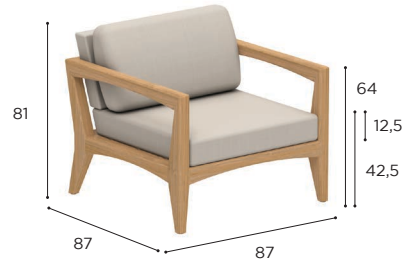

ZENHIT LOUNGE SPECIFICATIONS

ONE SEATER	
REF:	ZNTL 100...
WEIGHT:	22,9 kg

	TEAK
	W
	ZNTL 100
	€ 1.999
	CUSHIONS
	PIL ZNTL 100... (3pcs)
STAND.	€ 1.180
CAT. A	€ 1.045
CAT. B	€ 1.254
CAT. C	€ 1.463

FOOTREST / SIDE TABLE	
REF:	ZNTL 75T...
WEIGHT:	15,1 kg