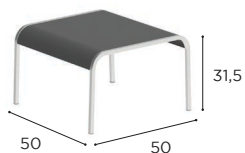

BRUSHED STAINLESS STEEL	ELECTROPOLISHED STAINLESS STEEL	COATED STAINLESS STEEL		
		SS	EP	WR	S	A
ALUMINUM	WR	QT 50 AWR € 529	QT 50 AEPWR € 579	QT 50 AWRWR € 529		
	S	QT 50 AS € 579	QT 50 AEPS € 629		QT 50 ASS € 579	
	A	QT 50 AA € 529	QT 50 AEPA € 579			QT 50 AAA € 579