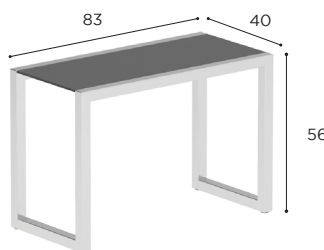

LOUNGE TABLE	
REF:	NNXL 40S..
WEIGHT:	19,5 kg