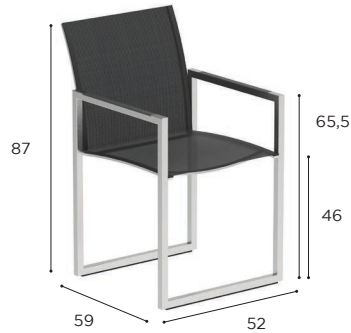

FOOTREST	
REF:	NE 56TK
WEIGHT:	11 kg
INFO:	ASSEMBLING NEEDED

	TEAK
	W
	NE 56 TK
	€ 779

NINIX

Design by Kris Van Puyvelde

NINIX SPECIFICATIONS

STANDARD / LIMITED / ON REQUEST

DINING CHAIR	
REF:	NNX 55T...
WEIGHT:	10 kg
INFO:	OPTIONAL TEAK ARMRESTS BRONZE FRAME INCLUDES OILED TEAK ARMRESTS