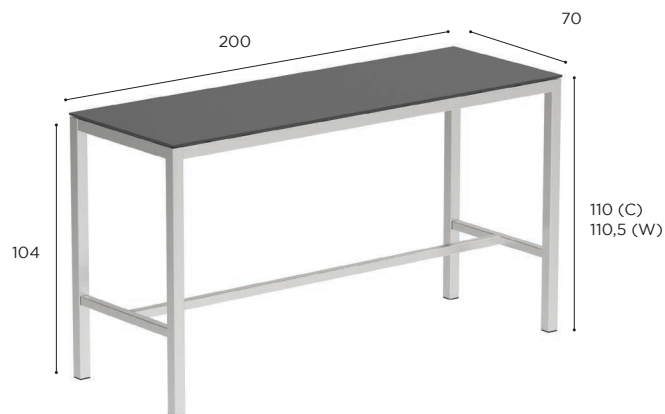

TABOELA SPECIFICATIONS

STANDARD / LIMITED / ON REQUEST

BAR TABLE	
REF:	TBL 200H...
WEIGHT:	C: 84 kg
INFO:	ASSEMBLING NEEDED