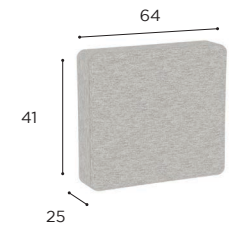

SEAT CUSHIONS				BACK / ARMREST CUSHIONS	
	SEAT	CORNER SEAT LEFT	CORNER SEAT RIGHT	TWIN SEAT	BACK	CORNER BACK / ARMREST
	PIL MBOL 90S...	PIL MBOL 90CSL...	PIL MBOL 90CSR...	PIL MBOL TSS	PIL MBOL 90B...	PIL MBOL 90CB...
STAND.	€ 895	€ 895	€ 895	€ 2.195	€ 560	€ 500
CAT. A	€ 795	€ 795	€ 795	€ 1.945	€ 495	€ 445
CAT. B	€ 954	€ 954	€ 954	€ 2.334	€ 594	€ 534
CAT. C	€ 1.113	€ 1.113	€ 1.113	€ 2.723	€ 693	€ 623