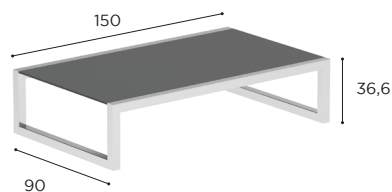

BRUSHED STAINLESS STEEL	ELECTROPOLISHED STAINLESS STEEL	COATED ALUMINIUM					
		SS	EP	W	PB	S	BR	A	
CERAMIC	WU	NNX 150T CWU € 2.299	NNX 150T CEPWU € 2.549	NNX 150T CWWU € 2.279	NNX 150T CPBWU € 2.179	NNX 150T CSWU € 2.279	NNX 150T CBRWU € 2.279	NNX 150T CAWU € 2.179	
	CD	NNX 150T CCD € 2.849	NNX 150T CEPCD € 3.099	NNX 150T CWCD € 2.829	NNX 150T CPBCD € 2.729	NNX 150T CSCD € 2.829	NNX 150T CBRCD € 2.829	NNX 150T CACD € 2.729	
	CL	NNX 150T CCL € 2.849	NNX 150T CEPCL € 3.099	NNX 150T CWCL € 2.829	NNX 150T CPBCL € 2.729	NNX 150T CSCCL € 2.829	NNX 150T CBRCL € 2.829	NNX 150T CACL € 2.729	
	TR	NNX 150T CTR € 2.299	NNX 150T CEPTR € 2.549	NNX 150T CWTR € 2.279	NNX 150T CPBTR € 2.179	NNX 150T CSTR € 2.279	NNX 150T CBRTR € 2.279	NNX 150T CATR € 2.179	
	TG	NNX 150T CTG € 2.149	NNX 150T CEPTG € 2.399	NNX 150T CWTG € 2.129	NNX 150T CPBTG € 2.029	NNX 150T CSTG € 2.129	NNX 150T CBRTG € 2.129	NNX 150T CATG € 2.029	
	PG	NNX 150T CPG € 2.299	NNX 150T CEP PG € 2.549	NNX 150T CWPG € 2.279	NNX 150T CPBPG € 2.179	NNX 150T CSPG € 2.279	NNX 150T CBRPG € 2.279	NNX 150T CAPG € 2.179	
	TS	NNX 150T CTS € 2.849	NNX 150T CEPTS € 3.099	NNX 150T CWTS € 2.829	NNX 150T CPBTS € 2.729	NNX 150T CSTS € 2.829	NNX 150T CBRTS € 2.829	NNX 150T CATS € 2.729	
	TM	NNX 150T CTM € 2.849	NNX 150T CEPTM € 3.099	NNX 150T CWTM € 2.829	NNX 150T CPBTM € 2.729	NNX 150T CSTM € 2.829	NNX 150T CBRTM € 2.829	NNX 150T CATM € 2.729	
	NM	NNX 150T CNM € 3.199	NNX 150T CEPNM € 3.449	NNX 150T CWNM € 3.179	NNX 150T CPBNM € 3.079	NNX 150T CSNM € 3.179	NNX 150T CBRNM € 3.179	NNX 150T CANM € 3.079	
	ZU	NNX 150T CZU € 2.299	NNX 150T CEPZU € 2.549	NNX 150T CWZU € 2.279	NNX 150T CPBZU € 2.179	NNX 150T CSZU € 2.279	NNX 150T CBRZU € 2.279	NNX 150T CAZU € 2.179	
	TEAK	W	NNX 150T € 2.099	NNX 150T EP € 2.349	NNX 150T WW € 2.079	NNX 150T WPB € 1.979	NNX 150T WS € 2.079	NNX 150T WBR € 2.079	NNX 150T WA € 1.979

TABLE	
REF:	NNX 90...
WEIGHT:	C: 37 kg W: 29 kg