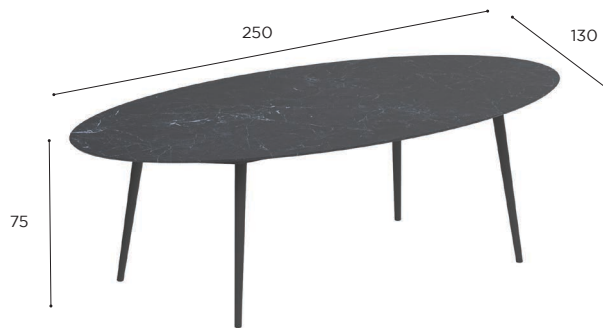

ELLIPSE DINING TABLE	
REF:	STY 2513SD...
WEIGHT:	A+C: 82 kg W+C: 83 kg
INFO:	ASSEMBLING NEEDED