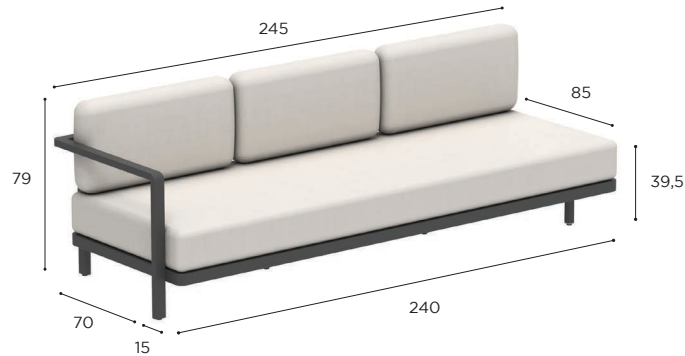

ALURA LOUNGE SPECIFICATIONS

STANDARD / LIMITED / ON REQUEST

THREE SEATER	
REF:	ALRL 240 T...
WEIGHT:	50 kg
INFO:	ASSEMBLING NEEDED

L/R ARM MODULE	
REF:	ALRL 240 (LT/RT)...
WEIGHT:	49 kg
INFO:	ASSEMBLING NEEDED

LEFT

RIGHT

		COATED ALUMINIUM				
		WR	PB	S	BR	A
BATYLINE	WU	ALRL 240 TWRWU € 2.949				
	PG		ALRL 240 TPBPG € 2.749	ALRL 240 TSPG € 2.949		
	GRP				ALRL 240 TBRGRP € 2.949	
	ZU					ALRL 240 TAZU € 2.749
		CUSHIONS				
		PIL ALRL 240 SET ED... (4 pcs)				
STAND.		€ 2.855				
CAT. A		€ 2.530				
CAT. B		€ 3.036				
CAT. C		€ 3.542				

		COATED ALUMINIUM				
		WR	PB	S	BR	A
BATYLINE	WU	ALRL 240 L TWR- € 2.949				
		ALRL 240 R TWR- € 2.949				
	PG		ALRL 240 L TPBPG € 2.749	ALRL 240 L TSPG € 2.949		
			ALRL 240 R TPBPG € 2.749	ALRL 240 R TSPG € 2.949		
	GRP				ALRL 240 L TBRGRP € 2.949	
					ALRL 240 R TBRGRP € 2.949	
	ZU					ALRL 240 L TAZU € 2.749
						ALRL 240 R TAZU € 2.749
		CUSHIONS				
		PIL ALRL 240 SET ED... (4 pcs)				
STAND.		€ 2.855				
CAT. A		€ 2.530				
CAT. B		€ 3.036				
CAT. C		€ 3.542