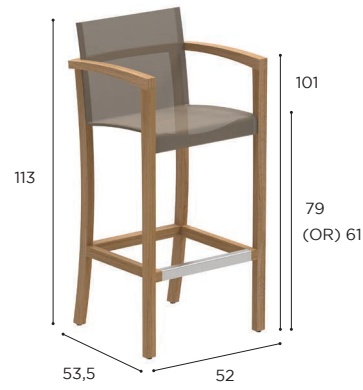

BAR CHAIR	
REF:	XQI 43...
WEIGHT:	10,5 kg
INFO:	LOWERED FRAME ON REQUEST

TEAK	
W	
BATYLINE	WU
	XQI 43 TEPWU
	€ 1.099
	BRU
	XQI 43 TEPBRU
	€ 1.099
	ZU
	XQI 43 TEPZU
	€ 1.099
	LOWERED FRAME (SURCHARGE)
	€ 100

SIDE TABLE	
REF:	XQI 50...
WEIGHT:	5 kg
INFO:	ASSEMBLING NEEDED

TEAK	
W	
TEAK	W
	XQI 50 W
	€ 549

SIDE TABLE	
REF:	XQI 70T...
WEIGHT:	10,3 kg
INFO:	ASSEMBLING NEEDED