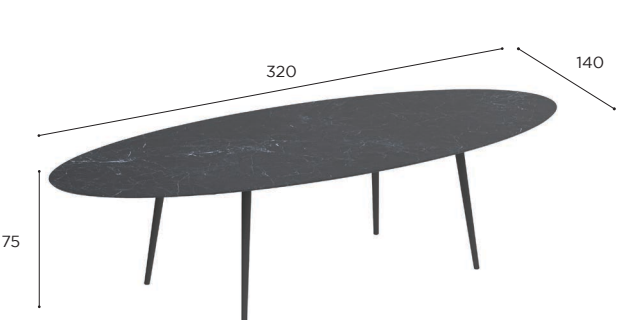

ELLIPSE DINING TABLE	
REF:	STY 3214SD...
WEIGHT:	A+C: 111,4 kg W+C: 112,6 kg
INFO:	ASSEMBLING NEEDED