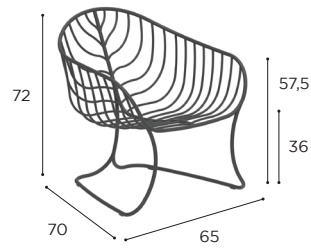

FOLIA

Design by Kris Van Puyvelde

STANDARD / LIMITED / ON REQUEST

FOLIA SPECIFICATIONS

DINING CHAIR	
REF:	FOL 55...
WEIGHT:	6,6 kg

LOW CHAIR	
REF:	FOL 77...
WEIGHT:	8,5 kg

ROCKING CHAIR	
REF:	FOL R...
WEIGHT:	13,4 kg