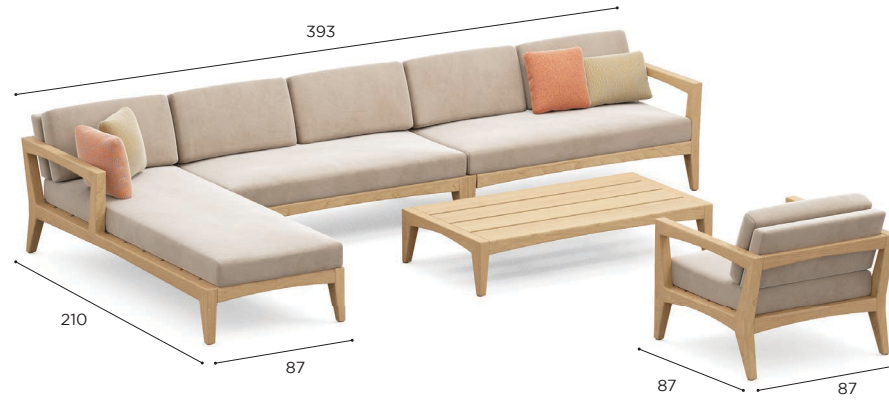

ZENHIT LOUNGE SETS

SET 01	
REF:	ZNTL SET 01
INCLUDED:	
1 x	ZNTL 160L
1 x	ZNTL 160Z
1 x	ZNTL DBR
1 x	ZNTL 150T
1 x	ZNTL 100
2 x	PIL ZNTL 160... (5pcs)
1 x	PIL ZNTL DB... (3pcs)
1 x	PIL ZNTL 100 (3pcs)
PRICE FOR STANDARD CUSHIONS	

ZNTL SET 01