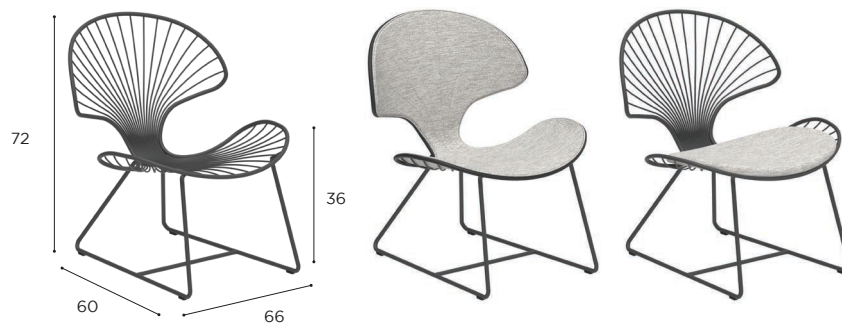

OSTREA

Design by Mathias De Ferm

STANDARD / LIMITED / ON REQUEST

OSTREA SPECIFICATIONS

DINING CHAIR	
REF:	OST 47...
WEIGHT:	5,5 kg

LOW DINING CHAIR	
REF:	OST 77...
WEIGHT:	5,5 kg

COUNTER HEIGHT BAR CHAIR	
REF:	OST 43CH...
WEIGHT:	5,5 kg