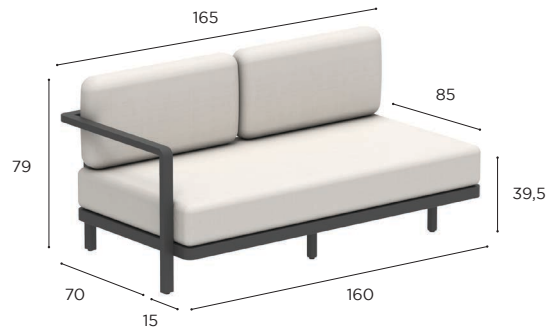

ALURA LOUNGE SPECIFICATIONS

TWO SEATER	
REF:	ALRL 160 T...
WEIGHT:	35 kg
INFO:	ASSEMBLING NEEDED

L/R ARM MODULE	
REF:	ALRL 160 (LT/RT)...
WEIGHT:	34 kg
INFO:	ASSEMBLING NEEDED

LEFT

RIGHT

		COATED ALUMINIUM				
		WR	PB	S	BR	A
BATYLINE	WU	ALRL 160 TWRWU € 2.119				
	PG		ALRL 160 TPBPG € 1.969	ALRL 160 TSPG € 2.119		
	GRP				ALRL 160 TBRGRP € 2.119	
	ZU					ALRL 160 TAZU € 1.969
		CUSHIONS				
		PIL ALRL 160 SET ED... (3 pcs)				
STAND.		€ 1.955				
CAT. A		€ 1.735				
CAT. B		€ 2.082				
CAT. C		€ 2.429				