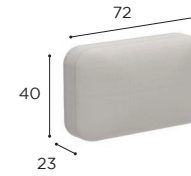

CALYPSO LOUNGE SPECIFICATIONS

STANDARD / LIMITED / ON REQUEST

ONE SEATER	
REF:	CLYL 70...
WEIGHT:	20,3 kg
INFO:	ASSEMBLING NEEDED

TEAK + WEAVING	
	W
	CLYL 70KK € 1.799
SEAT CUSHION	
	PIL CLYL 70 SED...
STAND.	€ 525
CAT. A	€ 465
CAT. B	€ 558
CAT. C	€ 651