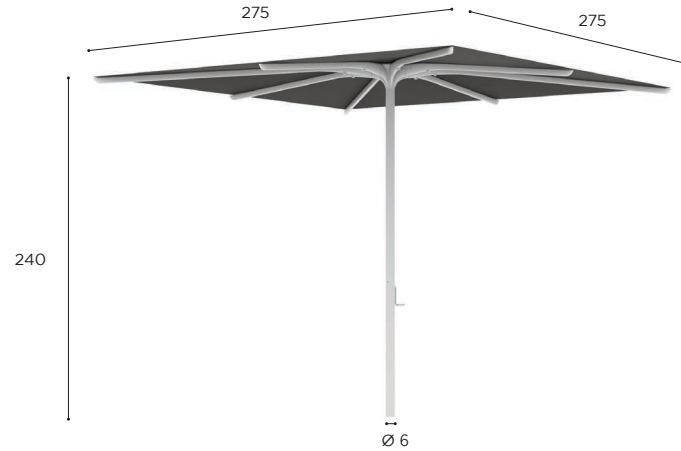

BLOOM SPECIFICATIONS

Design by Kris Van Puyvelde

STANDARD / LIMITED / ON REQUEST

BLOOM SQUARE	
REF:	BLM 275V...
WEIGHT:	29 kg
INFO:	COVERBAG INCLUDED BASE & TUBE NOT INCLUDED ALL BASE COMBINATIONS SEE PP. 416-417 OPTIONAL WHEELSET