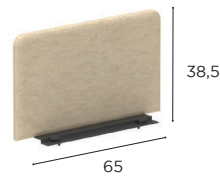

LOUNGE ELEMENT BACKREST	
REF:	STYL 64V...
WEIGHT:	4,2 kg
INFO:	ASSEMBLING NEEDED

LOUNGE ELEMENT BACKREST	
REF:	STYL 82V...
WEIGHT:	4,7 kg
INFO:	ASSEMBLING NEEDED