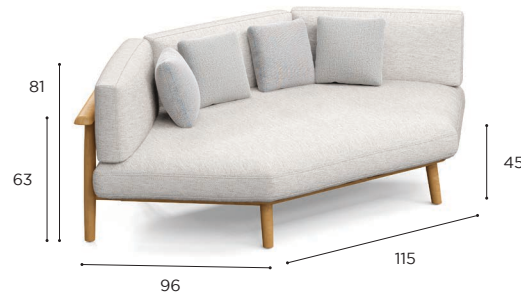

TEAK	
W	
	MBOL TS WA € 4.899
CUSHION SET	
	PIL MBOLTS...
STAND.	€ 3.875
CAT. A	€ 3.430
CAT. B	€ 4.116
CAT. C	€ 4.802

TABLE / FOOTREST	
REF:	MBOL 90T...
WEIGHT:	W: 19 kg C: 23 kg