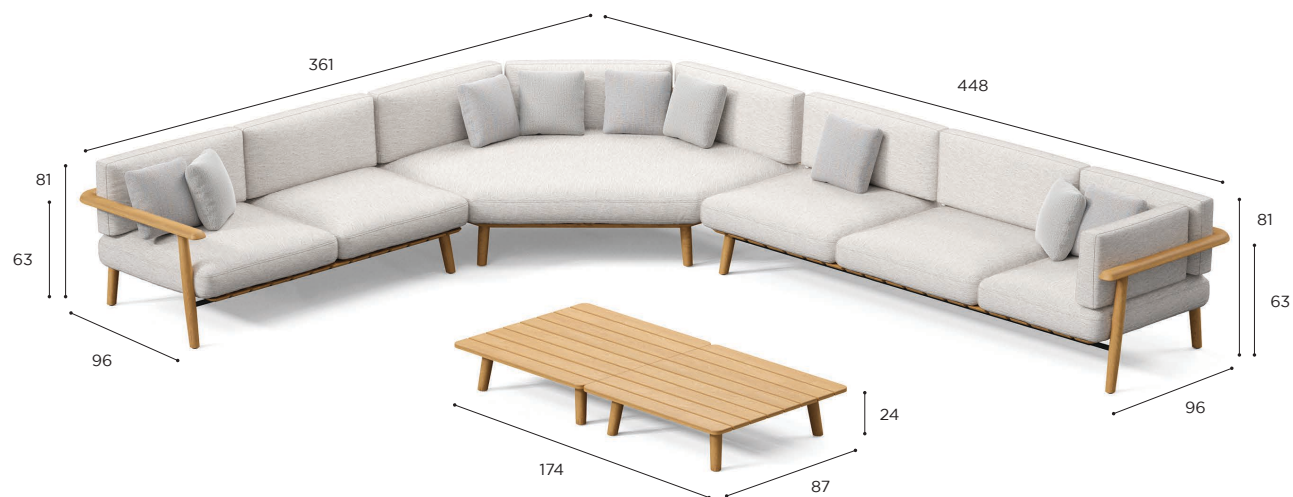

SET 08	
REF:	MBOL SET 08
INCLUDED:	
1 x	MBOL 180R WA
1 x	MBOL TS WA
1 x	MBOL 270L WA
2 x	MBOL 90T WA
1 x	PIL MBOL 180CR
1 x	PIL MBOL TS
1 x	PIL MBOL 270
PRICE FOR LOUNGE MODULE + STANDARD CUSHIONS DECO CUSHIONS NOT INCLUDED!	

MBOL SET 08

SET 06	
REF:	MBOL SET 06
INCLUDED:	
1 x	MBOL 270 WA
1 x	MBOL 270L WA
1 x	MBOL 180R WA
2 x	MBOL 90T WA
2 x	PIL MBOL 270
1 x	PIL MBOL 180
PRICE FOR LOUNGE MODULE + STANDARD CUSHIONS DECO CUSHIONS NOT INCLUDED!