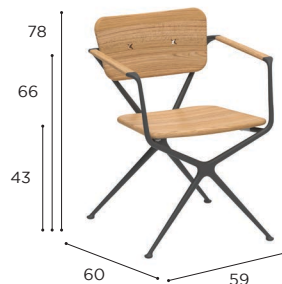

LOW CHAIR	
REF:	EXS 77...
WEIGHT:	9 kg
INFO:	ASSEMBLING NEEDED TEAK ARMRESTS FIXING CROSSES IN FRAME COLOUR

	COATED ALUMINIUM				
	WR	PB	S	BR	A
	EXS 55 WR € 1.059	EXS 55 PB € 999	EXS 55 S € 1.059	EXS 55 BR € 1.059	EXS 55 A € 999
CUSHIONS					
PIL EXS 55 BED... (BACK)					
CAT. A	€ 190				
CAT. B	€ 228				
CAT. C	€ 266				
PIL EXS 55 SED... (SEAT)					
CAT. A	€ 225				
CAT. B	€ 270				
CAT. C	€ 315				
OPTIONAL TEAK FIXING CROSSES (SET) FOR BACKREST CUSHION					
PIL EXS FCW € 99					