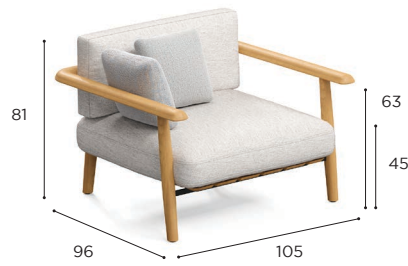

	COMFORT CUSHIONS
	PIL BRH 6030 PS...
STAND.	€ 255
CAT. A	€ 225
CAT. B	€ 270
CAT. C	€ 315

MAMBO LOUNGE SPECIFICATIONS

ONE SEATER	
REF:	MBOL 100...
WEIGHT:	35 kg
INFO:	DECO CUSHIONS NOT INCLUDED

TEAK	
W	
	MBOL 100 WA € 2.999
CUSHION SET	
	PIL MBOL 100...
STAND.	€ 1.455
CAT. A	€ 1.290
CAT. B	€ 1.548
CAT. C	€ 1.806