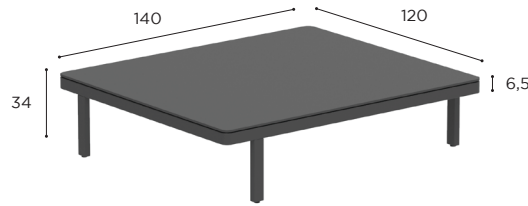

ALURA LOUNGE SPECIFICATIONS

STANDARD / LIMITED / ON REQUEST

LOUNGE TABLE	
REF:	ALRL 140 LTH...
WEIGHT:	19,8 kg
INFO:	ASSEMBLING NEEDED

		COATED ALUMINIUM + BATYLINE				
		WR	PB	S	BR	A
CERAMIC	WUM	ALRL 140 LTH CWRWUM € 3.649	ALRL 140 LTH CPBWUM € 3.529	ALRL 140 LTH CSWUM € 3.649	ALRL 140 LTH CBRWUM € 3.649	ALRL 140 LTH CAWUM € 3.529
	BS	ALRL 140 LTH CWRBS € 4.149	ALRL 140 LTH CPBBS € 4.029	ALRL 140 LTH CSBS € 4.149	ALRL 140 LTH CBRBS € 4.149	ALRL 140 LTH CABS € 4.029
	CD	ALRL 140 LTH CWRCD € 4.149	ALRL 140 LTH CPBCD € 4.029	ALRL 140 LTH CSCD € 4.149	ALRL 140 LTH CBRCD € 4.149	ALRL 140 LTH CACD € 4.029
	TR	ALRL 140 LTH CWRTR € 3.399	ALRL 140 LTH CPBTR € 3.279	ALRL 140 LTH CSTR € 3.399	ALRL 140 LTH CBRTR € 3.399	ALRL 140 LTH CATR € 3.279
	CL	ALRL 140 LTH CWRCL € 4.149	ALRL 140 LTH CPBCL € 4.029	ALRL 140 LTH CSCL € 4.149	ALRL 140 LTH CBRCL € 4.149	ALRL 140 LTH CACL € 4.029
	PG	ALRL 140 LTH CWRPG € 4.149	ALRL 140 LTH CPBPG € 4.029	ALRL 140 LTH CSPG € 4.149	ALRL 140 LTH CBRPG € 4.149	ALRL 140 LTH CAPG € 4.029
	TS	ALRL 140 LTH CWRTS € 4.149	ALRL 140 LTH CPBTS € 4.029	ALRL 140 LTH CSTS € 4.149	ALRL 140 LTH CBRTS € 4.149	ALRL 140 LTH CATS € 4.029
	TM	ALRL 140 LTH CWRTM € 4.149	ALRL 140 LTH CPBTM € 4.029	ALRL 140 LTH CSTM € 4.149	ALRL 140 LTH CBRTM € 4.149	ALRL 140 LTH CATM € 4.029
	NM	ALRL 140 LTH CWRNM € 4.549	ALRL 140 LTH CPBNM € 4.429	ALRL 140 LTH CSNM € 4.549	ALRL 140 LTH CBRNM € 4.549	ALRL 140 LTH CANM € 4.429
	ZUM	ALRL 140 LTH CWRZUM € 4.149	ALRL 140 LTH CPBZUM € 4.029	ALRL 140 LTH CSZUM € 4.149	ALRL 140 LTH CBRZUM € 4.149	ALRL 140 LTH CAZUM € 4.029

TABLE TOP	
REF:	ALRL 140 TOP...
WEIGHT:	14 kg