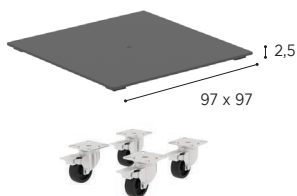

COATED STAINLESS STEEL			
WR	PB	S	A
CEY T 60 WR	CEY T 60 PB	CEY T 60 S	CEY T 60 A
€ 269	€ 269	€ 319	€ 269

COATED STAINLESS STEEL			
WR	PB	S	A
CEY T 73 WR	CEY T 73 PB	CEY T 73 S	CEY T 73 A
€ 279	€ 279	€ 329	€ 279

COATED METALIZED STEEL			
WR	PB	S	A
CEY V 75RSC WR	CEY V 75RSC PB	CEY V 75RSC S	CEY V 75RSC A
€ 749	€ 749	€ 829	€ 749
OPTIONAL WHEELSET (SS)			
CEY V WS			
€ 189			

COATED METALIZED STEEL			
WR	PB	S	A
CEY V 70SC WR	CEY V 70SC PB	CEY V 70SC S	CEY V 70SC A
€ 599	€ 599	€ 679	€ 599
OPTIONAL WHEELSET (SS)			
CEY V WS			
€ 189			

COATED METALIZED STEEL			
WR	PB	S	A
CEY V 100SC WR	CEY V 100SC PB	CEY V 100SC S	CEY V 100SC A
€ 1.149	€ 1.149	€ 1.229	€ 1.149
OPTIONAL WHEELSET (SS)			
CEY V WS			
€ 189