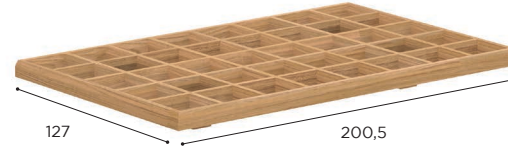

TEAK
W
MZX 150 WFR
€ 3.249

LOUNGE ELEMENT 200	
REF:	MZX 200...
WEIGHT:	42 kg
INFO:	5 LEGS INCLUDED ASSEMBLING NEEDED