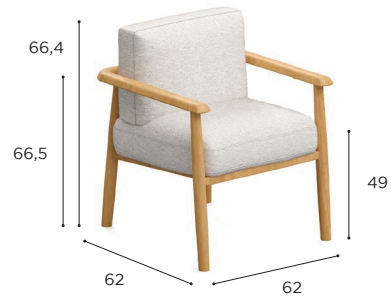

MAMBO

Design by Kris Van Puyvelde

MAMBO SPECIFICATIONS

STANDARD / LIMITED / ON REQUEST

DINING CHAIR	
REF:	MBO 55...
WEIGHT:	6,7 kg / 14,8 Lbs
INFO:	ASSEMBLING NEEDED

	TEAK
	W
	MBO 55
	€ 799
	SEAT & BACK CUSHION
	PIL MBO 55...
STAND.	€ 695
CAT. A	€ 615
CAT. B	€ 738
CAT. C	€ 861

LOW CHAIR	
REF:	MBO 77...
WEIGHT:	8,5 kg / 18,7 Lbs
INFO:	ASSEMBLING NEEDED

	TEAK
	W
	MBO 77
	€ 999
	SEAT & BACK CUSHION
	PIL MBO 77...
STAND.	€ 820
CAT. A	€ 725
CAT. B	€ 870
CAT. C	€ 1.015

MAMBO LOUNGE