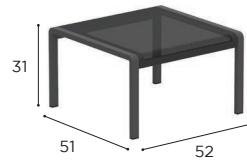

ALURA SPECIFICATIONS

FOOTREST	
REF:	ALR F T...
WEIGHT:	3,1 kg (1)
INFO:	STACKABLE