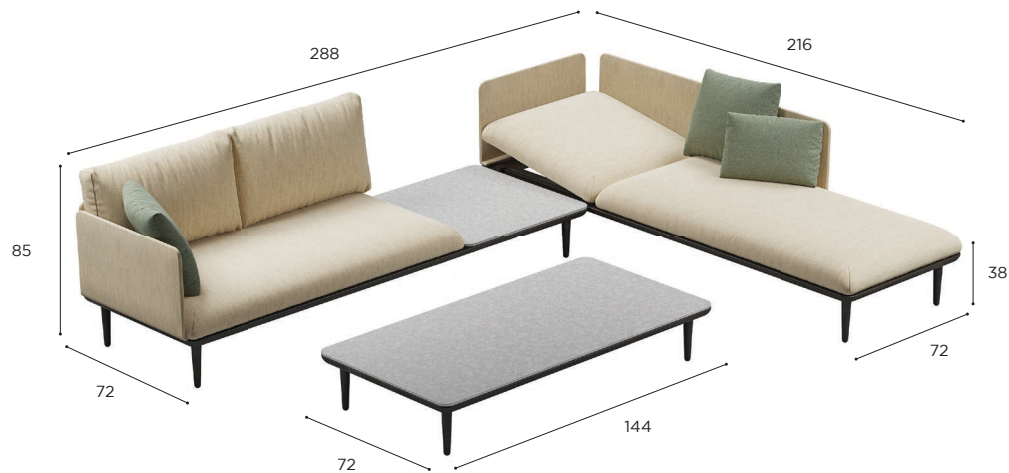

STYLETTO LOUNGE SPECIFICATIONS

SET 01	
REF:	STYL SET 01
INCLUDED:	
1 x	STYL 70T WA
1 x	STYL 140 BA
1 x	STYL 2109 BA
2 x	STYL 82 VA
6 x	STYL 64 VA
1 x	PIL STYL 140 SED
1 x	PIL STYL 2109 SED
2 x	PIL STYL 82V UPH
6 x	PIL STYL 64V UPH
3 x	PIL BRH 7240 P
2 x	PIL BRH 7240 PS
1 x	PIL BRH 6540 PS
1 x	STYL CONNECT SET A
PRICE FOR ANTHRACITE COATED ALUMINIUM FRAME, CAT. A UPHOLSTERY AND STANDARD CUSHIONS	
DECO CUSHIONS NOT INCLUDED!	

STYL SET 01

SET 10	
REF:	STYL SET 10
INCLUDED:	
1 x	STYL 140T CACL
1 x	STYL 1409 BA
1 x	STYL 0909TS BA
1 x	STYL 2109 BA
4 x	STYL 82V A
5 x	STYL 64V A
3 x	PIL BRH 8040P
1 x	PIL STYL 1409 SED
1 x	PIL STYL 0909 TSS
1 x	PIL STYL 2109 SED
4 x	PIL STYL 82V UPH
5 x	PIL STYL 64V UPH
5 x	PIL BRH 7240P
2 x	STYL CONNECT SET A
PRICE FOR ANTHRACITE COATED ALUMINIUM FRAME, CAT. A UPHOLSTERY AND STANDARD CUSHIONS	
DECO CUSHIONS NOT INCLUDED!	

SET 03	
REF:	STYL SET 03
INCLUDED:	
1 x	STYL 70 CERAMCL
1 x	STYL 140T CACL
1 x	STYL 210 BA
1 x	STYL 210 PBA
6 x	STYL 64 VA
2 x	PIL STYL 140 SED
1 x	PIL STYL 70 SED
6 x	PIL STYL 64V UPH
2 x	PIL BRH 7240 PS
1 x	STYL CONNECT SET A
PRICE FOR ANTHRACITE COATED ALUMINIUM FRAME, CAT. A UPHOLSTERY AND STANDARD CUSHIONS	
DECO CUSHIONS NOT INCLUDED!	

STYL SET 03