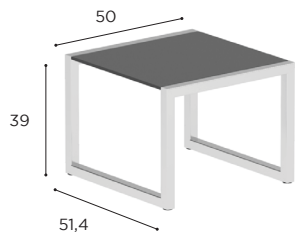

NINIX SPECIFICATIONS

SIDE TABLE	
REF:	NNX 50...
WEIGHT:	C: 10 kg W: 7,5 kg

		BRUSHED STAINLESS STEEL	ELECTROPOLISHED STAINLESS STEEL	COATED STAINLESS STEEL					
		SS	EP	W	PB	S	BR	A	
CERAMIC	WU	NNX 50 CWU € 749	NNX 50 CEPWU € 899	NNX 50 CWWU € 799	NNX 50 CPBWU € 749	NNX 50 CSWU € 799	NNX 50 CBRWU € 799	NNX 50 CAWU € 749	
	CD	NNX 50 CCD € 969	NNX 50 CEPCD € 1.119	NNX 50 CWCD € 1.019	NNX 50 CPBCD € 969	NNX 50 CSCD € 1.019	NNX 50 CBRCD € 1.019	NNX 50 CACD € 969	
	CL	NNX 50 CCL € 969	NNX 50 CEPCL € 1.119	NNX 50 CWCL € 1.019	NNX 50 CPBCL € 969	NNX 50 CSCCL € 1.019	NNX 50 CBRCL € 1.019	NNX 50 CACL € 969	
	TR	NNX 50 CTR € 749	NNX 50 CEPTR € 899	NNX 50 CWTR € 749	NNX 50 CPBTR € 749	NNX 50 CSTR € 749	NNX 50 CBRTR € 799	NNX 50 CATR € 749	
	TG	NNX 50 CTG € 699	NNX 50 CEPTG € 849	NNX 50 CWTG € 749	NNX 50 CPBTG € 699	NNX 50 CSTG € 749	NNX 50 CBRTG € 749	NNX 50 CATG € 699	
	PG	NNX 50 CPG € 749	NNX 50 CEP PG € 899	NNX 50 CWPG € 799	NNX 50 CPBPG € 749	NNX 50 CSPG € 799	NNX 50 CBRPG € 799	NNX 50 CAPG € 749	
	TS	NNX 50 CTS € 969	NNX 50 CEPTS € 1.119	NNX 50 CWTS € 1.019	NNX 50 CPBTS € 969	NNX 50 CSTS € 1.019	NNX 50 CBRTS € 1.019	NNX 50 CATS € 969	
	TM	NNX 50 CTM € 969	NNX 50 CEPTM € 1.119	NNX 50 CWTM € 1.019	NNX 50 CPBTM € 969	NNX 50 CSTM € 1.019	NNX 50 CBRTM € 1.019	NNX 50 CATM € 969	
	NM	NNX 50 CNM € 1.069	NNX 50 CEPNM € 1.219	NNX 50 CWNM € 1.119	NNX 50 CPBNM € 1.069	NNX 50 CSNM € 1.119	NNX 50 CBRNM € 1.119	NNX 50 CANM € 1.069	
	ZU	NNX 50 CZU € 749	NNX 50 CEPZU € 899	NNX 50 CWZU € 799	NNX 50 CPBZU € 749	NNX 50 CSZU € 799	NNX 50 CBRZU € 799	NNX 50 CAZU € 749	
	TEAK	W	NNX 50 € 669	NNX 50 EP € 819	NNX 50 WW € 719	NNX 50 WPB € 669	NNX 50 WS € 719	NNX 50 WBR € 719	NNX 50 WA € 669

LOW SIDE TABLE	
REF:	NNX 150T...
WEIGHT:	C: 48 kg W: 33 kg