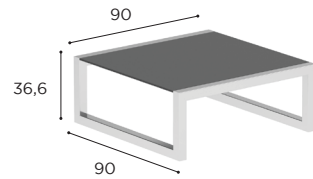

NINIX SPECIFICATIONS

STANDARD / LIMITED / ON REQUEST

BAR TABLE	
REF:	NNX 240H...
WEIGHT:	C: 52,8 kg