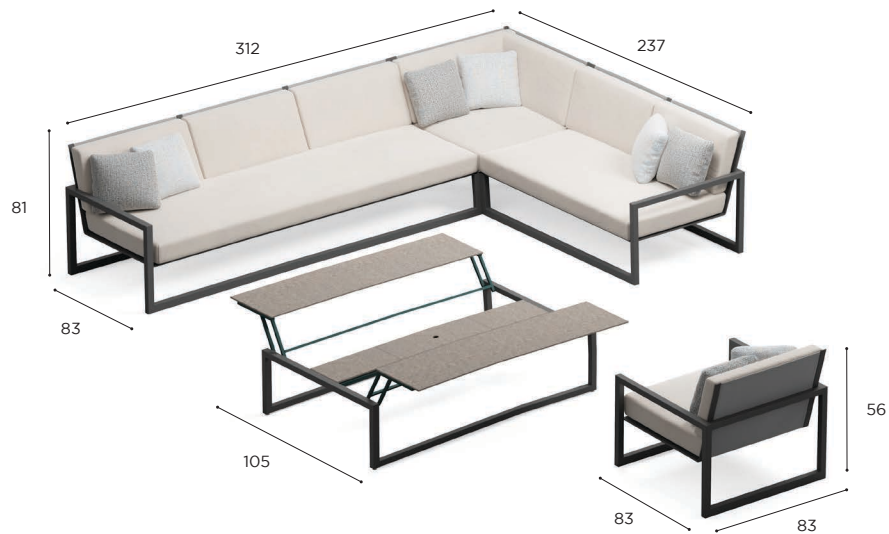

SET 03	
REF:	NNXL SET 03
INCLUDED:	
1 x	NNXL 240RT + CUSHIONS (4 pcs)
1 x	NNXL80CT + CUSHIONS (3 pcs)
1 x	NNXL160LT + CUSHIONS (3 pcs)
1 x	NNXL100T + CUSHIONS (2 pcs)
1 x	NNXL150T CA CL
PRICE FOR COATED ALUMINIUM (PB/A) FRAME AND STANDARD CUSHIONS	
DECO CUSHIONS NOT INCLUDED!	

NNXL SET 03