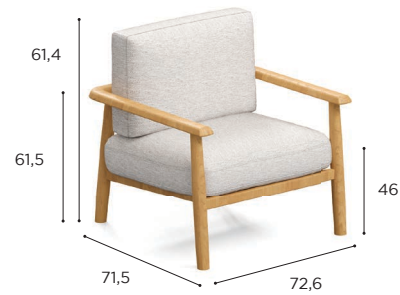

MAMBO

Design by Kris Van Puyvelde

MAMBO SPECIFICATIONS

STANDARD / LIMITED / ON REQUEST

DINING CHAIR	
REF:	MBO 55...
WEIGHT:	6,7 kg / 14,8 Lbs
INFO:	ASSEMBLING NEEDED

	TEAK
	W
	MBO 55
	€ 799
	SEAT & BACK CUSHION
	PIL MBO 55...
STAND.	€ 695
CAT. A	€ 615
CAT. B	€ 738
CAT. C	€ 861

LOW CHAIR	
REF:	MBO 77...
WEIGHT:	8,5 kg / 18,7 Lbs
INFO:	ASSEMBLING NEEDED

	TEAK
	W
	MBO 77
	€ 999
	SEAT & BACK CUSHION
	PIL MBO 77...
STAND.	€ 820
CAT. A	€ 725
CAT. B	€ 870
CAT. C	€ 1.015

MAMBO LOUNGE