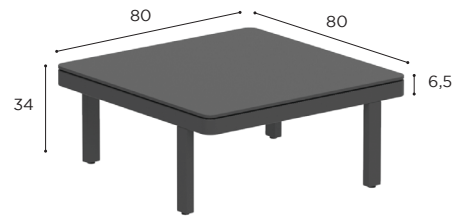

LOUNGE TABLE	
REF:	ALRL 80 LTL...
WEIGHT:	C: 24 kg W: 17 kg
INFO:	ASSEMBLING NEEDED

		COATED ALUMINIUM + BATYLINE					
		WR	PB	S	BR	A	
CERAMIC	WUM	ALRL 80 LTL CWRWUM € 1.869	ALRL 80 LTL CPBWUM € 1.789	ALRL 80 LTL CSWUM € 1.869	ALRL 80 LTL CBRWUM € 1.869	ALRL 80 LTL CAWUM € 1.789	
	BS	ALRL 80 LTL CWRBS € 2.119	ALRL 80 LTL CPBBS € 2.039	ALRL 80 LTL CSBS € 2.119	ALRL 80 LTL CBRBS € 2.119	ALRL 80 LTL CABS € 2.039	
	CD	ALRL 80 LTL CWRCD € 2.119	ALRL 80 LTL CPBCD € 2.039	ALRL 80 LTL CSCD € 2.119	ALRL 80 LTL CBRCD € 2.119	ALRL 80 LTL CAD € 2.039	
	TR	ALRL 80 LTL CWRTR € 1.819	ALRL 80 LTL CPBTR € 1.739	ALRL 80 LTL CSTR € 1.819	ALRL 80 LTL CBRTR € 1.819	ALRL 80 LTL CATR € 1.739	
	TG	ALRL 80 LTL CWRTG € 1.819	ALRL 80 LTL CPBTG € 1.739	ALRL 80 LTL CSTG € 1.819	ALRL 80 LTL CBRTG € 1.819	ALRL 80 LTL CATG € 1.739	
	CL	ALRL 80 LTL CWRCL € 2.119	ALRL 80 LTL CPBCL € 2.039	ALRL 80 LTL CSCL € 2.119	ALRL 80 LTL CBRCL € 2.119	ALRL 80 LTL CACL € 2.039	
	PG	ALRL 80 LTL CWRPG € 1.869	ALRL 80 LTL CPBPG € 1.789	ALRL 80 LTL CSPG € 1.869	ALRL 80 LTL CBRPG € 1.869	ALRL 80 LTL CAPG € 1.789	
	TS	ALRL 80 LTL CWRTS € 2.119	ALRL 80 LTL CPBTS € 2.039	ALRL 80 LTL CSTS € 2.119	ALRL 80 LTL CBRTS € 2.119	ALRL 80 LTL CATS € 2.039	
	TM	ALRL 80 LTL CWRTM € 2.119	ALRL 80 LTL CPBTM € 2.039	ALRL 80 LTL CSTM € 2.119	ALRL 80 LTL CBRTM € 2.119	ALRL 80 LTL CATM € 2.039	
	NM	ALRL 80 LTL CWRNM € 2.269	ALRL 80 LTL CPBNM € 2.189	ALRL 80 LTL CSNM € 2.269	ALRL 80 LTL CBRNM € 2.269	ALRL 80 LTL CANM € 2.189	
	ZUM	ALRL 80 LTL CWRZUM € 2.119	ALRL 80 LTL CPBZUM € 2.039	ALRL 80 LTL CSZUM € 2.119	ALRL 80 LTL CBRZUM € 2.119	ALRL 80 LTL CAZUM € 2.039	
	TEAK	W	ALRL 80 LTL WWR € 1.819	ALRL 80 LTL WPB € 1.739	ALRL 80 LTL WS € 1.819	ALRL 80 LTL WBR € 1.819	ALRL 80 LTL WA € 1.739

ALURA LOUNGE SPECIFICATIONS

STANDARD / LIMITED / ON REQUEST

LOUNGE TABLE	
REF:	ALRL 80 LTH...
WEIGHT:	C: 24,6 kg W: 18 kg
INFO:	ASSEMBLING NEEDED

TABLE TOP	
REF:	ALRL 80 TOP...
WEIGHT:	C: 14,7 kg W: 4,7 kg