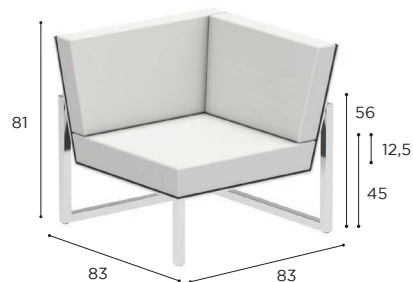

BRUSHED STAINLESS STEEL	ELECTROPOLISHED STAINLESS STEEL	COATED ALUMINIUM				
		SS	EP	W	PB	S	BR	A
BATYLINE	WU	NNXL 80 CTWU € 1.949	NNXL 80 CTEPWU € 2.349	NNXL 80 CTWWU € 1.799				
	CAU	NNXL 80 CTCAU € 1.949	NNXL 80 CTEPCAU € 2.349					
	PG				NNXL 80 CTPBPG € 1.699	NNXL 80 CTSPG € 1.799		
	ZU	NNXL 80 CTZU € 1.949	NNXL 80 CTEPZU € 2.349					NNXL 80 CTAZU € 1.699
	GRP						NNXL 80 CTBRGRP € 1.799	
				CUSHIONS				
				NORMAL BACK CUSHION PIL NNXL 80 C ED... (3 pcs)		SOFT BACK CUSHION PIL NNXL 80 C EDS... (3 pcs)		
STAND.								€ 1.235
CAT. A								€ 1.095
CAT. B								€ 1.314
CAT. C								€ 1.533