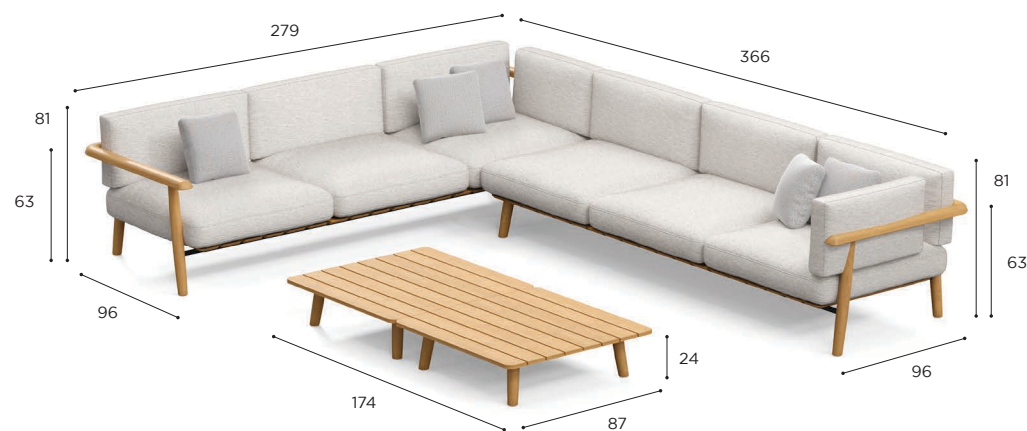

MAMBO LOUNGE SETS

SET 04	
REF:	MBOL SET 04
INCLUDED:	
1 x	MBOL 270 WA
1 x	MBOL 270L WA
2 x	MBOL 90T WA
2 x	PIL MBOL 270CL
PRICE FOR LOUNGE MODULE + STANDARD CUSHIONS DECO CUSHIONS NOT INCLUDED!	

MBOL SET 04