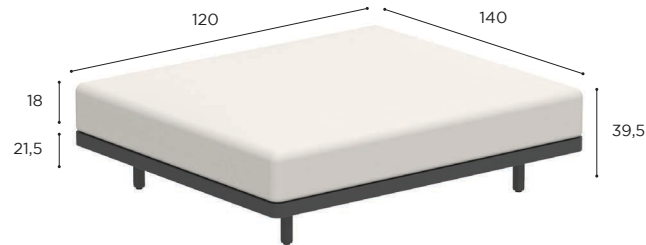

COATED ALUMINIUM				
		WR	PB	S	BR	A
BATYLINE	WU	ALRL 80 F TWRWU € 1.209				
	PG		ALRL 80 F TPBPG € 1.129	ALRL 80 F TSPG € 1.209		
	GRP				ALRL 80 F BRGRP € 1.209	
	ZU					ALRL 80 F TAZU € 1.129
		CUSHIONS				
		PIL ALRL 80 ED... (1 pc)				
STAND.		€ 775				
CAT. A		€ 685				
CAT. B		€ 822				
CAT. C		€ 959				

FOOTREST	
REF:	ALRL 140 F T...
WEIGHT:	31,8 kg
INFO:	ASSEMBLING NEEDED