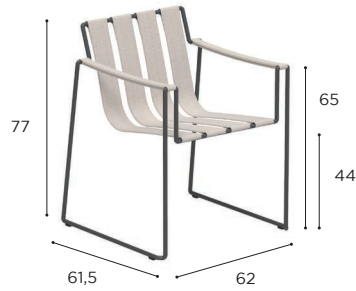

STRAPPY

Design by Kris Van Puyvelde

STRAPPY SPECIFICATIONS

STANDARD / LIMITED / ON REQUEST

DINING CHAIR	
REF:	STP 55...
WEIGHT:	9,3 kg
INFO:	STACKABLE

LOW CHAIR	
REF:	STP 77...
WEIGHT:	12,5 kg
INFO:	STACKABLE