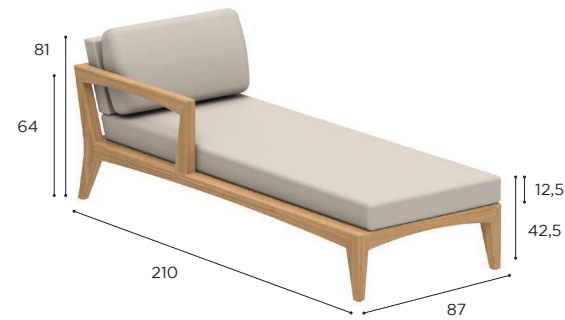

ZENHIT LOUNGE SPECIFICATIONS

STANDARD / LIMITED / ON REQUEST

DAYBED LEFT	
REF:	ZNTL DBL...
WEIGHT:	40 kg

DAYBED RIGHT	
REF:	ZNTL DBR...
WEIGHT:	40 kg

	TEAK
	W
	ZNTL DBL
	€ 3.299
	CUSHIONS
	PIL ZNTL DB... (3pcs)
STAND.	€ 1.855
CAT. A	€ 1.645
CAT. B	€ 1.974
CAT. C	€ 2.303