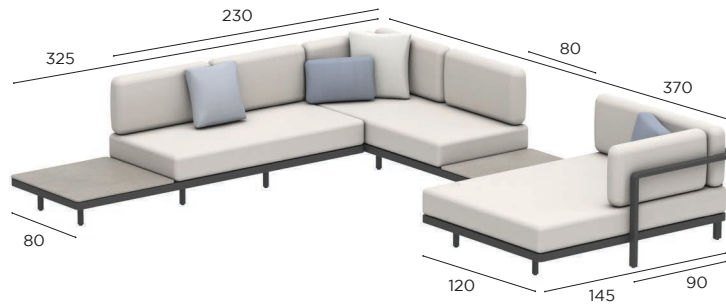

ALURA LOUNGE SETS

STANDARD / LIMITED / ON REQUEST

SET 17	
REF:	ALRL 17...
INFO:	ASSEMBLING NEEDED

SET A