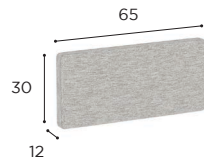

COMFORT CUSHIONS
	PIL BRH 6030 PS...
STAND.	€ 255
CAT. A	€ 225
CAT. B	€ 270
CAT. C	€ 315