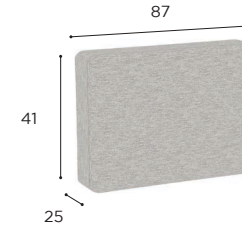

SEAT CUSHIONS				BACK / ARMREST CUSHIONS	
	SEAT	CORNER SEAT LEFT	CORNER SEAT RIGHT	TWIN SEAT	BACK	CORNER BACK / ARMREST
	PIL MBOL 90S...	PIL MBOL 90CSL...	PIL MBOL 90CSR...	PIL MBOL TSS	PIL MBOL 90B...	PIL MBOL 90CB...
STAND.	€ 895	€ 895	€ 895	€ 2.195	€ 560	€ 500
CAT. A	€ 795	€ 795	€ 795	€ 1.945	€ 495	€ 445
CAT. B	€ 954	€ 954	€ 954	€ 2.334	€ 594	€ 534
CAT. C	€ 1.113	€ 1.113	€ 1.113	€ 2.723	€ 693	€ 623