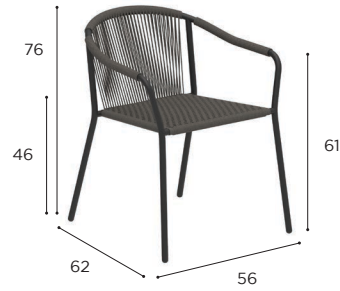

SAMBA SPECIFICATIONS

STANDARD / LIMITED / ON REQUEST

DINING CHAIR	
REF:	SAM 55...
WEIGHT:	3,5 kg
INFO:	STACKABLE

	COATED ALUMINIUM + WOVEN FIBER		
	PB	BR	A
	SAM 55 PBD	SAM 55 BRGR	SAM 55 AGR
	€ 569	€ 569	€ 569
	SEAT & BACK CUSHION		
	PIL SAM 55 L...		
CAT. A	€ 195		
CAT. B	€ 234		
CAT. C	€ 273		

LOW CHAIR	
REF:	SAM 77...
WEIGHT:	4 kg
INFO:	STACKABLE