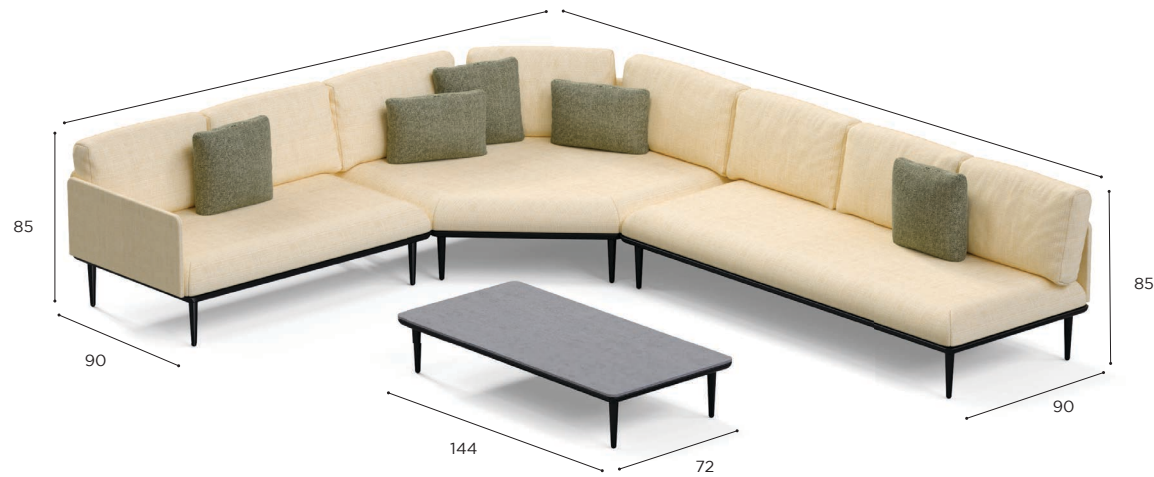

SET 10	
REF:	STYL SET 10
INCLUDED:	
1 x	STYL 140T CACL
1 x	STYL 1409 BA
1 x	STYL 0909TS BA
1 x	STYL 2109 BA
4 x	STYL 82V A
5 x	STYL 64V A
3 x	PIL BRH 8040P
1 x	PIL STYL 1409 SED
1 x	PIL STYL 0909 TSS
1 x	PIL STYL 2109 SED
4 x	PIL STYL 82V UPH
5 x	PIL STYL 64V UPH
5 x	PIL BRH 7240P
2 x	STYL CONNECT SET A
PRICE FOR ANTHRACITE COATED ALUMINIUM FRAME, CAT. A UPHOLSTERY AND STANDARD CUSHIONS	
DECO CUSHIONS NOT INCLUDED!	

STYL SET 10

SET 03	
REF:	STYL SET 03
INCLUDED:	
1 x	STYL 70 CERAMCL
1 x	STYL 140T CACL
1 x	STYL 210 BA
1 x	STYL 210 PBA
6 x	STYL 64 VA
2 x	PIL STYL 140 SED
1 x	PIL STYL 70 SED
6 x	PIL STYL 64V UPH
2 x	PIL BRH 7240 PS
1 x	STYL CONNECT SET A
PRICE FOR ANTHRACITE COATED ALUMINIUM FRAME, CAT. A UPHOLSTERY AND STANDARD CUSHIONS	
DECO CUSHIONS NOT INCLUDED!