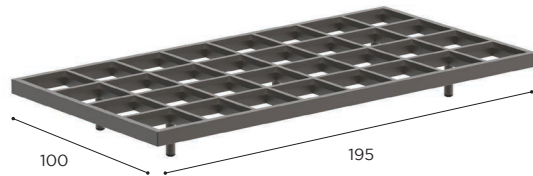

COATED ALUMINIUM				
WR	PB	S	BR	A
MZX 195 WR	MZX 195 PB	MZX 195 S	MZX 195 BR	MZX 195 A
€ 2.599	€ 2.599	€ 2.599	€ 2.449	€ 2.599

LOUNGE ELEMENT 220	
REF:	MZX 220...
WEIGHT:	31 kg
INFO:	5 LEGS INCLUDED ASSEMBLING NEEDED