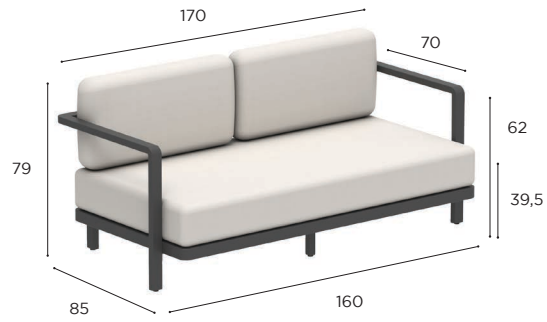

ALURA LOUNGE SPECIFICATIONS

TWO SEATER	
REF:	ALRL 160 T...
WEIGHT:	35 kg
INFO:	ASSEMBLING NEEDED