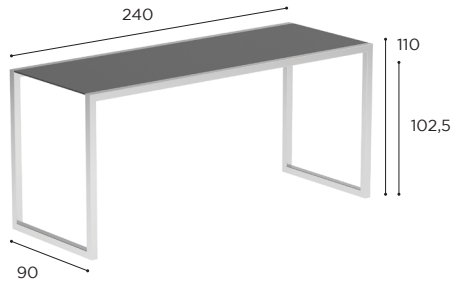

NINIX SPECIFICATIONS

STANDARD / LIMITED / ON REQUEST

BAR TABLE	
REF:	NNX 240H...
WEIGHT:	C: 52,8 kg

		BRUSHED STAINLESS STEEL	ELECTROPOLISHED STAINLESS STEEL	COATED STAINLESS STEEL					
		SS	EP	W	PB	S	BR	A	
CERAMIC	WU	NNX 240H CWU € 3.899	NNX 240H CEPWU € 4.449	NNX 240H CWWU € 4.049	NNX 240H CPBWU € 3.899	NNX 240H CSWU € 4.049	NNX 240H CBRWU € 4.049	NNX 240H CAWU € 3.899	
	CD	NNX 240H CCD € 4.999	NNX 240H CEPCD € 5.549	NNX 240H CWCD € 5.149	NNX 240H CPBCD € 4.999	NNX 240H CSCD € 5.149	NNX 240H CBRCD € 5.149	NNX 240H CACD € 4.999	
	CL	NNX 240H CCL € 4.999	NNX 240H CEPCL € 5.549	NNX 240H CWCL € 5.149	NNX 240H CPBCL € 4.999	NNX 240H CSCCL € 5.149	NNX 240H CBRCL € 5.149	NNX 240H CACL € 4.999	
	TR	NNX 240H CTR € 3.899	NNX 240H CEPTR € 4.449	NNX 240H CWTR € 4.049	NNX 240H CPBTR € 3.899	NNX 240H CSTR € 4.049	NNX 240H CBTR € 4.049	NNX 240H CATR € 3.899	
	TG	NNX 240H CTG € 3.499	NNX 240H CEPTG € 4.049	NNX 240H CWTG € 3.649	NNX 240H CPBTG € 3.499	NNX 240H CSTG € 3.649	NNX 240H CBRTG € 3.649	NNX 240H CATG € 3.499	
	PG	NNX 240H CPG € 3.899	NNX 240H CEP PG € 4.449	NNX 240H CWP PG € 4.049	NNX 240H CPB PG € 3.899	NNX 240H CSP PG € 4.049	NNX 240H CBR PG € 4.049	NNX 240H CAP PG € 3.899	
	TS	NNX 240H CTS € 4.999	NNX 240H CEPTS € 5.549	NNX 240H CWTS € 5.149	NNX 240H CPBTS € 4.999	NNX 240H CSTS € 5.149	NNX 240H CBRTS € 5.149	NNX 240H CATS € 4.999	
	TM	NNX 240H CTM € 4.999	NNX 240H CEPTM € 5.549	NNX 240H CWTM € 5.149	NNX 240H CPBTM € 4.999	NNX 240H CSTM € 5.149	NNX 240H CBRTM € 5.149	NNX 240H CATM € 4.999	
	NM	NNX 240H CNM € 5.399	NNX 240H CEPNM € 5.949	NNX 240H CWNM € 5.549	NNX 240H CPBNM € 5.399	NNX 240H CSNM € 5.549	NNX 240H CBRNM € 5.549	NNX 240H CANM € 5.399	
	ZU	NNX 240H CZU € 3.899	NNX 240H CEPZU € 4.449	NNX 240H CWZU € 4.049	NNX 240H CPBZU € 3.899	NNX 240H CSZU € 4.049	NNX 240H CBRZU € 4.049	NNX 240H CAZU € 3.899	
	TEAK	W	NNX 240H W € 3.899	NNX 240H WEP € 4.449	NNX 240H WW € 4.049	NNX 240H WPB € 3.899	NNX 240H WS € 4.049	NNX 240H WBR € 4.049	NNX 240H WA € 3.899

LOW SIDE TABLE	
REF:	NNX 90T...
WEIGHT:	C: 32 kg W: 24 kg