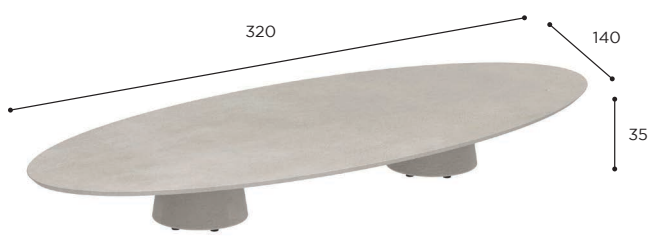

CONCRETE BASE	
		CG	D
CONCRETE	D		CNX 3214 LLBBD € 8.599
	CG	CNX 3214 LLBCG	€ 8.599
CERAMIC	WUM	CNX 3214 LLCBCGWUM	CNX 3214 LLCBDWUM € 9.699
	BS	CNX 3214 LLCBCGBS	CNX 3214 LLCBDBS € 9.999
	CD	CNX 3214 LLCBCGCD	CNX 3214 LLCBDGD € 10.199
	CL	CNX 3214 LLCBCGCL	CNX 3214 LLCBDCL € 10.199
	PG	CNX 3214 LLCBCGPG	CNX 3214 LLCBDPG € 9.699
	TS	CNX 3214 LLCBCGTS	CNX 3214 LLCBDTS € 10.199
	TM	CNX 3214 LLCBCGTM	CNX 3214 LLCBDTM € 10.199
	NM	CNX 3214 LLCBCGNM	CNX 3214 LLCBDNM € 10.899
	ZUM	CNX 3214 LLCBCGZUM	CNX 3214 LLCBDZUM € 9.999