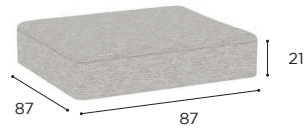

SEAT CUSHIONS				BACK / ARMREST CUSHIONS	
	SEAT	CORNER SEAT LEFT	CORNER SEAT RIGHT	TWIN SEAT	BACK	CORNER BACK / ARMREST
	PIL MBOL 90S...	PIL MBOL 90CSL...	PIL MBOL 90CSR...	PIL MBOL TSS	PIL MBOL 90B...	PIL MBOL 90CB...
STAND.	€ 895	€ 895	€ 895	€ 2.195	€ 560	€ 500
CAT. A	€ 795	€ 795	€ 795	€ 1.945	€ 495	€ 445
CAT. B	€ 954	€ 954	€ 954	€ 2.334	€ 594	€ 534
CAT. C	€ 1.113	€ 1.113	€ 1.113	€ 2.723	€ 693	€ 623