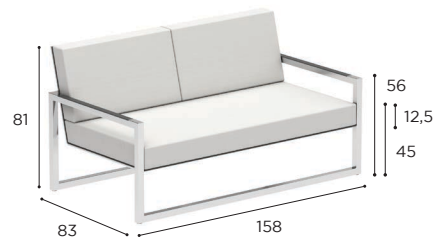

NINIX LOUNGE SPECIFICATIONS

STANDARD / LIMITED / ON REQUEST

TWO SEATER MODULAR ELEMENT	
REF:	NNXL 160T..
WEIGHT:	49 kg
INFO:	OPTIONAL TEAK ARMRESTS BRONZE FRAME INCLUDES OILED TEAK ARMRESTS

		BRUSHED STAINLESS STEEL	ELECTROPOLISHED STAINLESS STEEL	COATED ALUMINIUM				
		SS	EP	W	PB	S	BR	A
BATYLINE	WU	NNXL 160 TWU € 3.249	NNXL 160 TEPWU € 3.899	NNXL 160 TWWU € 3.129				
	CAU	NNXL 160 TCAU € 3.249	NNXL 160 TEPCAU € 3.899					
	PG				NNXL 160 TPBPG € 2.979	NNXL 160 TSPG € 3.129		
	ZU	NNXL 160 TZU € 3.249	NNXL 160 TEPZU € 3.899					NNXL 160 TAZU € 2.979
	GR						NNXL 160 TBRGRP € 3.129	
NNXL 100 T ARWSET (TEAK ARMRESTS) € 70								
CUSHIONS SEE OPTIONS ON P. 308								

TWO SEATER MODULAR ELEMENT	
REF:	NNXL 160ZT..
WEIGHT:	44,7 kg