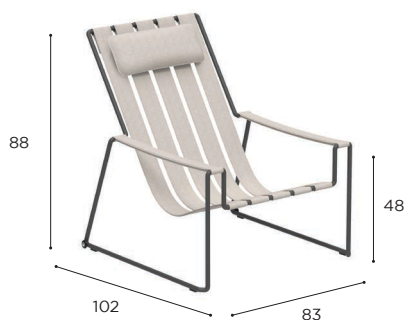

LOUNGER	
REF:	STP 195...
WEIGHT:	16,4 kg
INFO:	STACKABLE HEADCUSHION INCLUDED SMALL WHEELS