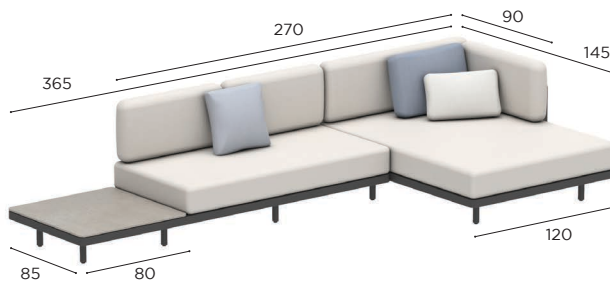

ALURA LOUNGE SETS

SET 16	
REF:	ALRL 16...
INFO:	ASSEMBLING NEEDED

SET A

SET B

SET C

SET D

		COATED ALUMINIUM				
		WR	PB	S	BR	A
BATYLINE	WU	ALRL 16 A WRWU				
		€ 5.209				
		ALRL 16 B WRWU				
		€ 5.209				
	PG	ALRL 16 C WRWU				
		€ 5.209				
		ALRL 16 D WRWU				
		€ 5.209				
	GRP	ALRL 16 A PBPG	ALRL 16 A SPG			
		€ 4.859	€ 5.209			
		ALRL 16 B PBPG	ALRL 16 B SPG			
		€ 4.859	€ 5.209			
	ZU	ALRL 16 C PBPG	ALRL 16 C SPG			
		€ 4.859	€ 5.209			
		ALRL 16 D PBPG	ALRL 16 D SPG			
		€ 4.859	€ 5.209			
			ALRL 16 A BRGRP			
			€ 5.209			
			ALRL 16 B BRGRP			
			€ 5.209			
			ALRL 16 C BRGRP			
			€ 5.209			
			ALRL 16 D BRGRP			
			€ 5.209			
				ALRL 16 A AZU		
				€ 4.859		
				ALRL 16 B AZU		
				€ 4.859		
				ALRL 16 C AZU		
				€ 4.859		
				ALRL 16 D AZU		
				€ 4.859		
CUSHIONS (EXCL. DECO CUSHIONS)						
PIL ALRL 16 AB SET ED... (6 pcs)						
STAND.		€ 4.910				
CAT. A		€ 4.355				
CAT. B		€ 5.226				
CAT. C		€ 6.097				
PIL ALRL 16 CD SET ED... (6 pcs)						
STAND.		€ 4.335				
CAT. A		€ 3.845				
CAT. B		€ 4.614				
CAT. C		€ 5.383				
TABLE TOPS						
SEE OPTIONS P. 203						
OUTDOOR COVERS						
ODCALRLSET16A/ODCALRLSET16B						
ODCALRLSET16C/ODCALRLSET16D						
STAND.		€ 700				