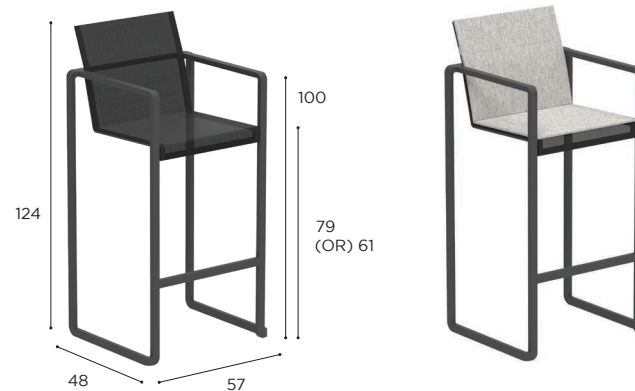

Design by Kris Van Puyvelde

ALURA SPECIFICATIONS

STANDARD / LIMITED / ON REQUEST

DINING CHAIR	
REF:	ALR 47 T...
WEIGHT:	6,4 kg (1)
INFO:	STACKABLE

		COATED ALUMINIUM				
		W	PB	S	BR	A
BATYLINE	WU	ALR 47 TWWU € 599				
	PG		ALR 47 TPBPG € 549	ALR 47 TSPG € 599		
	GRP				ALR 47 TBRGRP € 599	
	ZU					ALR 47 TAZU € 549
		CUSHIONS				
		PIL ALR 47 T ... (SEAT + BACK)				
CAT. A		€ 130				
CAT. B		€ 156				
CAT. C		€ 182				

ARM CHAIR	
REF:	ALR 55 T...
WEIGHT:	9,9 kg (1)
INFO:	STACKABLE OPTIONAL TEAK ARMRESTS BRONZE (BR) FRAME INCLUDES TEAK ARMRESTS

		COATED ALUMINIUM				
		W	PB	S	BR	A
BATYLINE	WU	ALR 55 TWWU € 659				
	PG		ALR 55 TPBPG € 599	ALR 55 TSPG € 659		
	GRP				ALR 55 TBRGRP € 659	
	ZU					ALR 55 TAZU € 599
		ALR 55 T ARWSET (TEAK ARMRESTS) € 30				
		CUSHIONS				
		PIL ALR 55 T ... (SEAT + BACK)				
CAT. A		€ 145				
CAT. B		€ 174				
CAT. C		€ 203				

BAR CHAIR	
REF:	ALR 43 T...
WEIGHT:	9,8 kg (1)
INFO:	STACKABLE OPTIONAL TEAK ARMRESTS BRONZE (BR) FRAME INCLUDES TEAK ARMRESTS LOWERED FRAME ON REQUEST

		COATED ALUMINIUM				
		W	PB	S	BR	A
BATYLINE	WU	ALR 43 TWWU € 809				
	PG		ALR 43 TPBPG € 749	ALR 43 TSPG € 809		
	GRP				ALR 43 TBRGRP € 809	
	ZU					ALR 43 TAZU € 749
		ALR 43 T ARWSET (TEAK ARMRESTS) € 30				
		CUSHIONS				
		PIL ALR 43 T ... (SEAT + BACK)				
CAT. A		€ 125				
CAT. B		€ 150				
CAT. C		€ 175				
		LOWERED FRAME (SURCHARGE) € 100				