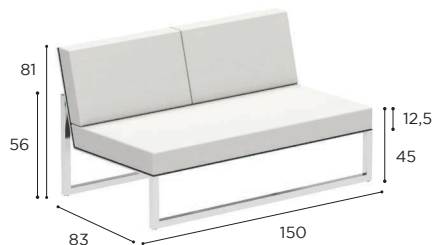

BRUSHED STAINLESS STEEL	ELECTROPOLISHED STAINLESS STEEL	COATED ALUMINIUM				
		SS	EP	W	PB	S	BR	A
BATYLINE	WU	NNXL 160Z TWU € 2.899	NNXL 160Z TEPWU € 3.449	NNXL 160Z TWWU € 2.819				
	CAU	NNXL 160Z TCAU € 2.899	NNXL 160Z TEPCAU € 3.449					
	PG				NNXL 160Z TPBPG € 2.669	NNXL 160Z TSPG € 2.819		
	ZU	NNXL 160Z TZU € 2.899	NNXL 160Z TEPZU € 3.449					NNXL 160Z TAZU € 2.669
	GR						NNXL 160Z TBRGRP € 2.819	
CUSHIONS SEE OPTIONS ON P. 308								

TWO SEATER LEFT MODULAR ELEMENT	
REF:	NNXL 160LT..
WEIGHT:	46,8 kg
INFO:	OPTIONAL TEAK ARMRESTS BRONZE FRAME INCLUDES OILED TEAK ARMRESTS