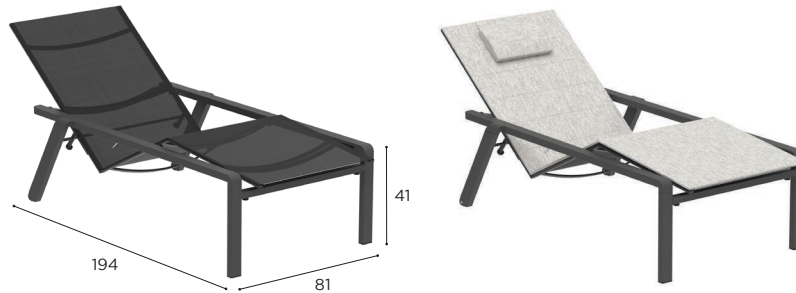

ARM CHAIR	
REF:	ALR 55 T...
WEIGHT:	9,9 kg (1)
INFO:	STACKABLE OPTIONAL TEAK ARMRESTS BRONZE (BR) FRAME INCLUDES TEAK ARMRESTS

		COATED ALUMINIUM				
		W	PB	S	BR	A
BATYLINE	WU	ALR 55 TWWU € 659				
	PG		ALR 55 TPBPG € 599	ALR 55 TSPG € 659		
	GRP				ALR 55 TBRGRP € 659	
	ZU					ALR 55 TAZU € 599
		ALR 55 T ARWSET (TEAK ARMRESTS) € 30				
		CUSHIONS				
		PIL ALR 55 T ... (SEAT + BACK)				
CAT. A		€ 145				
CAT. B		€ 174				
CAT. C		€ 203				

BAR CHAIR	
REF:	ALR 43 T...
WEIGHT:	9,8 kg (1)
INFO:	STACKABLE OPTIONAL TEAK ARMRESTS BRONZE (BR) FRAME INCLUDES TEAK ARMRESTS LOWERED FRAME ON REQUEST

		COATED ALUMINIUM				
		W	PB	S	BR	A
BATYLINE	WU	ALR 43 TWWU € 809				
	PG		ALR 43 TPBPG € 749	ALR 43 TSPG € 809		
	GRP				ALR 43 TBRGRP € 809	
	ZU					ALR 43 TAZU € 749
		ALR 43 T ARWSET (TEAK ARMRESTS) € 30				
		CUSHIONS				
		PIL ALR 43 T ... (SEAT + BACK)				
CAT. A		€ 125				
CAT. B		€ 150				
CAT. C		€ 175				
		LOWERED FRAME (SURCHARGE) € 100				

ALURA SPECIFICATIONS

FOOTREST	
REF:	ALR F T...
WEIGHT:	3,1 kg (1)
INFO:	STACKABLE

LOW CHAIR	
REF:	ALR 77 T...
WEIGHT:	9,5 kg (1)
INFO:	STACKABLE OPTIONAL TEAK ARMRESTS BRONZE (BR) FRAME INCLUDES TEAK ARMRESTS

LOUNGER	
REF:	ALR 195 T...
WEIGHT:	22,7 kg (1)
INFO:	STACKABLE WHEELS RECLINER PNEUMATIC HEADCUSHION INCLUDED OPTIONAL TEAK ARMRESTS BRONZE (BR) FRAME INCLUDES TEAK ARMRESTS

		COATED ALUMINIUM				
		W	PB	S	BR	A
BATYLINE	WU	ALR F TWWU € 509				
	PG		ALR F TPBPG € 449	ALR F TSPG € 509		
	GRP				ALR F TBRGRP € 509	
	ZU					ALR F TAZU € 449