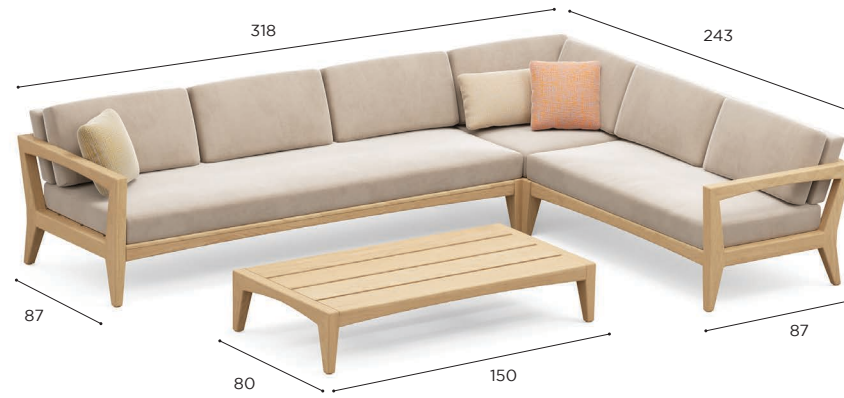

ZENHIT LOUNGE SETS

STANDARD / LIMITED / ON REQUEST

SET 04	
REF:	ZNTL SET 04
INCLUDED:	
1 x	ZNTL 150T
1 x	ZNTL 240R
1 x	ZNTL 80C
1 x	ZNTL 160L
1 x	PIL ZNTL 240... (7pcs)
1 x	PIL ZNTL 80C... (5pcs)
1 x	PIL ZNTL 160... (5pcs)
PRICE FOR STANDARD CUSHIONS	

ZNTL SET 04