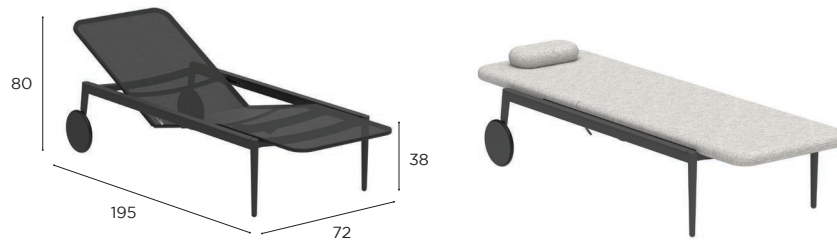

LOUNGER	
REF:	STY 195T...
WEIGHT:	19,5 kg
INFO:	HEADCUSHION INCLUDED OPTIONAL TEAK ARMRESTS RECLINER PNEUMATIC