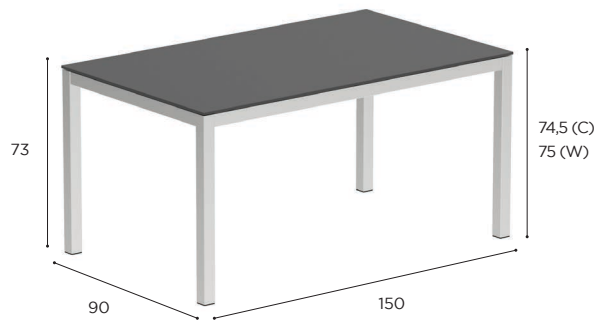

BRUSHED STAINLESS STEEL	ELECTROPOLISHED STAINLESS STEEL	COATED ALUMINIUM					
		SS	EP	W	PB	S	BR	A	
CERAMIC	WU	TBL 150 CWU € 2.449	TBL 150 CEPWU € 2.749	TBL 150 CWWU € 2.369	TBL 150 CPBWU € 2.519	TBL 150 CSWU € 2.519	TBL 150 CBRWU € 2.519	TBL 150 CAWU € 2.369	
	TR	TBL 150 CTR € 2.449	TBL 150 CEPTR € 2.749	TBL 150 CWTR € 2.369	TBL 150 CPBTR € 2.519	TBL 150 CSTR € 2.519	TBL 150 CBRTR € 2.519	TBL 150 CATR € 2.369	
	TG	TBL 150 CTG € 2.249	TBL 150 CEPTG € 2.549	TBL 150 CWTG € 2.169	TBL 150 CPBTG € 2.319	TBL 150 CSTG € 2.319	TBL 150 CBR TG € 2.319	TBL 150 CATG € 2.169	
	PG	TBL 150 CPG € 2.449	TBL 150 CEP PG € 2.749	TBL 150 CWPG € 2.369	TBL 150 CPBPG € 2.519	TBL 150 CSPG € 2.519	TBL 150 CBRPG € 2.519	TBL 150 CAPG € 2.369	
	ZU	TBL 150 CZU € 2.449	TBL 150 CEPZU € 2.749	TBL 150 CWZU € 2.369	TBL 150 CPBZU € 2.519	TBL 150 CSZU € 2.519	TBL 150 CBRZU € 2.519	TBL 150 CAZU € 2.369	
	BS	TBL 150 CBS € 2.799	TBL 150 CEPBS € 3.099	TBL 150 CWBS € 2.719	TBL 150 CPBBS € 2.869	TBL 150 CSBS € 2.869	TBL 150 CBRBS € 2.869	TBL 150 CABS € 2.719	
	CL	TBL 150 CCL € 2.999	TBL 150 CEPCL € 3.299	TBL 150 CWCL € 2.919	TBL 150 CPBCL € 3.069	TBL 150 CSCL € 3.069	TBL 150 CBRCL € 3.069	TBL 150 CACL € 2.919	
	TS	TBL 150 CTS € 2.999	TBL 150 CEPTS € 3.299	TBL 150 CWTS € 2.919	TBL 150 CPBTS € 3.069	TBL 150 CSTS € 3.069	TBL 150 CBR TS € 3.069	TBL 150 CATS € 2.919	
	TM	TBL 150 CTM € 2.999	TBL 150 CEPTM € 3.299	TBL 150 CWTM € 2.919	TBL 150 CPB TM € 3.069	TBL 150 CSTM € 3.069	TBL 150 CBR TM € 3.069	TBL 150 CATM € 2.919	
	CD	TBL 150 CCD € 2.999	TBL 150 CEP CD € 3.299	TBL 150 CWCD € 2.919	TBL 150 CPB CD € 3.069	TBL 150 CSCD € 3.069	TBL 150 CBR CD € 3.069	TBL 150 CACD € 2.919	
	NM	TBL 150 CNM € 3.449	TBL 150 CEP NM € 3.749	TBL 150 CWNM € 3.369	TBL 150 CPB NM € 3.519	TBL 150 CSNM € 3.519	TBL 150 CBR NM € 3.519	TBL 150 CANM € 3.369	
	TEAK	W	TBL 150 W € 2.299	TBL 150 WEP € 2.599	TBL 150 WW € 2.219	TBL 150 WPB € 2.369	TBL 150 WS € 2.369	TBL 150 WBR € 2.369	TBL 150 WA € 2.219