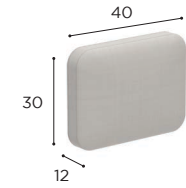

CALYPSO LOUNGE SPECIFICATIONS

STANDARD / LIMITED / ON REQUEST

ONE SEATER	
REF:	CLYL 70...
WEIGHT:	20,3 kg
INFO:	ASSEMBLING NEEDED

TEAK + WEAVING	
	W
	CLYL 70KK € 1.799
SEAT CUSHION	
	PIL CLYL 70 SED...
STAND.	€ 525
CAT. A	€ 465
CAT. B	€ 558
CAT. C	€ 651