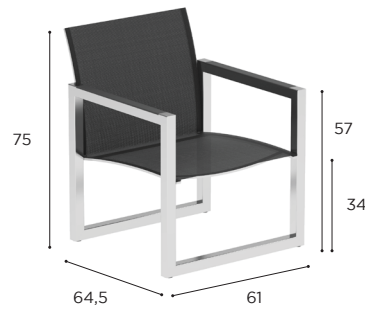

LOW CHAIR	
REF:	NNX 77T...
WEIGHT:	12 kg
INFO:	OPTIONAL TEAK ARMRESTS BRONZE FRAME INCLUDES OILED TEAK ARMRESTS