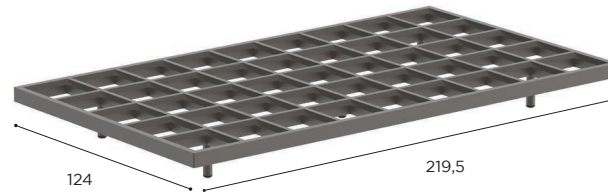

COATED ALUMINIUM				
WR	PB	S	BR	A
MZX 59 WR	MZX 59 PB	MZX 59 S	MZX 59 BR	MZX 59 A
€ 3.499	€ 3.499	€ 3.499	€ 3.499	€ 3.499