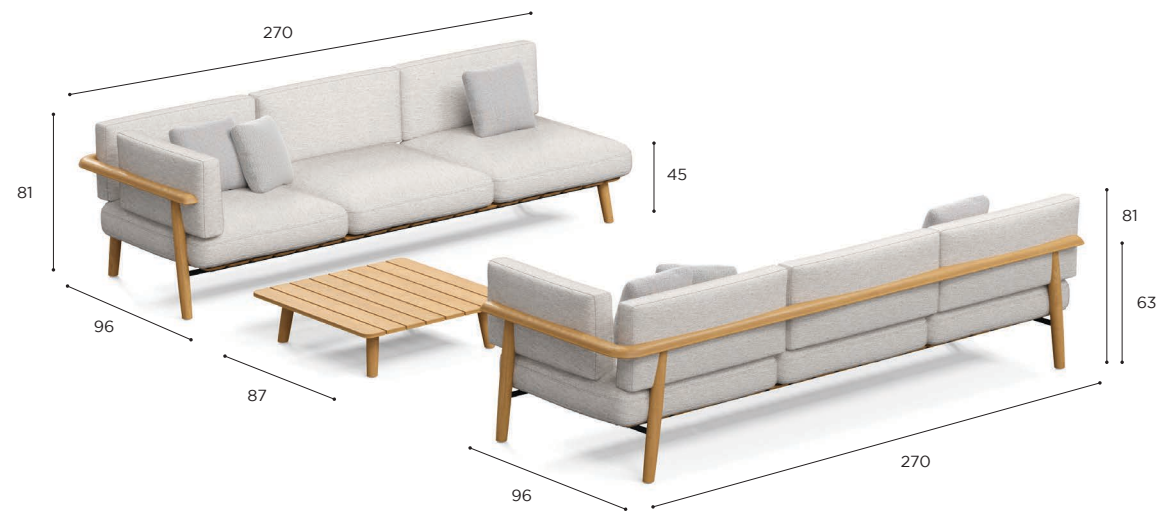

SET 03	
REF:	MBOL SET 03
INCLUDED:	
1 x	MBOL 270L WA
1 x	MBOL 270R WA
1 x	MBOL 90T WA
1 x	PIL MBOL 270CL
1 x	PIL MBOL 270CR
PRICE FOR LOUNGE MODULE + STANDARD CUSHIONS DECO CUSHIONS NOT INCLUDED!	

MBOL SET 03