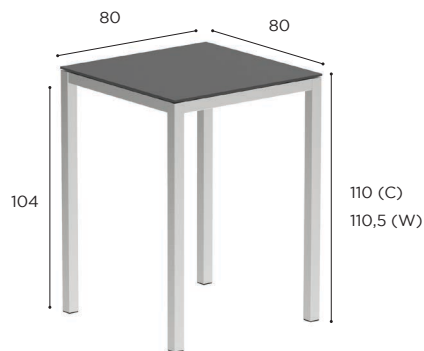

BAR TABLE	
REF:	TBL 80H...
WEIGHT:	C: 36 kg W: 26 kg
INFO:	ASSEMBLING NEEDED