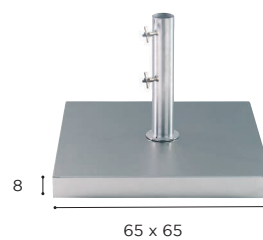

GRANITE BASE	
REF:	CEY V 70 HBP
WEIGHT:	75 kg

GRANITE	
CEY V 70 HBP	
€ 369	
OPTIONAL WHEELSET (SS)	
CEY V X HEP	
€ 399	

GRANITE BASE	
REF:	CEY V 70 RBP
WEIGHT:	51 kg

GRANITE	
CEY V 70 RBP	
€ 329	

MOBY BASE	
REF:	MOB 65...
WEIGHT:	23 kg + BALLAST
INFO:	BRUSHED STAINLESS STEEL BODY WHEELS AND DETACHABLE HANDLE FOR MOVING AROUND ON THE TERRACE TO BE FILLED WITH GRAVEL FOR ADDED WEIGHT POLISHED STAINLESS STEEL TUBE INCLUDED