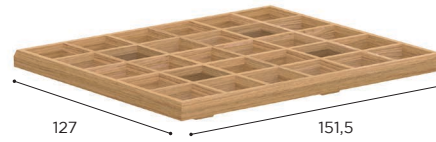

MOZAIX LOUNGE SPECIFICATIONS

STANDARD / LIMITED / ON REQUEST

LOUNGE ELEMENT 125	
REF:	MZX 125...
WEIGHT:	27 kg
INFO:	4 LEGS INCLUDED ASSEMBLING NEEDED

TEAK
W
MZX 125 WFR
€ 2.749

LOUNGE ELEMENT 150	
REF:	MZX 150...
WEIGHT:	32 kg
INFO:	4 LEGS INCLUDED ASSEMBLING NEEDED