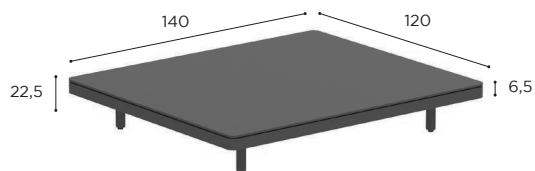

ALURA LOUNGE SPECIFICATIONS

LOUNGE TABLE	
REF:	ALRL 140...
WEIGHT:	22,5 kg
INFO:	ASSEMBLING NEEDED