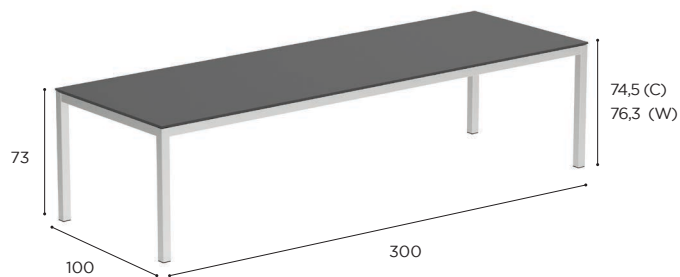

BRUSHED STAINLESS STEEL	ELECTROPOLISHED STAINLESS STEEL	COATED STAINLESS STEEL					
		SS	EP	W	PB	S	BR	A	
CERAMIC	WU	TBL 300 CWU € 4.799	TBL 300 CEPWU € 5.399	TBL 300 CWWU € 4.799	TBL 300 CPBWU € 4.999	TBL 300 CSWU € 4.999	TBL 300 CBRWU € 4.999	TBL 300 CAWU € 4.799	
	TR	TBL 300 CTR € 4.799	TBL 300 CEPTR € 5.399	TBL 300 CWTR € 4.799	TBL 300 CPBTR € 4.999	TBL 300 CSTR € 4.999	TBL 300 CBRTR € 4.999	TBL 300 CATR € 4.799	
	TG	TBL 300 CTG € 4.399	TBL 300 CEPTG € 4.999	TBL 300 CWTG € 4.399	TBL 300 CPBTG € 4.599	TBL 300 CSTG € 4.599	TBL 300 CBR TG € 4.599	TBL 300 CATG € 4.399	
	PG	TBL 300 CPG € 4.799	TBL 300 CEP PG € 5.399	TBL 300 CWP G € 4.799	TBL 300 CPBPG € 4.999	TBL 300 CSPG € 4.999	TBL 300 CBRPG € 4.999	TBL 300 CAPG € 4.799	
	ZU	TBL 300 CZU € 4.799	TBL 300 CEPZU € 5.399	TBL 300 CWZU € 4.799	TBL 300 CPBZU € 4.999	TBL 300 CSZU € 4.999	TBL 300 CBRZU € 4.999	TBL 300 CAZU € 4.799	
	BS	TBL 300 CBS € 5.449	TBL 300 CEPBS € 6.049	TBL 300 CWBS € 5.449	TBL 300 CPBBS € 5.649	TBL 300 CSBS € 5.649	TBL 300 CBRBS € 5.649	TBL 300 CABS € 5.449	
	CL	TBL 300 CCL € 5.899	TBL 300 CEPCL € 6.499	TBL 300 CWCL € 5.899	TBL 300 CPBCL € 6.099	TBL 300 CSCL € 6.099	TBL 300 CBRCL € 6.099	TBL 300 CACL € 5.899	
	TS	TBL 300 CTS € 5.899	TBL 300 CEPTS € 6.499	TBL 300 CWTS € 5.899	TBL 300 CPBTS € 6.099	TBL 300 CSTS € 6.099	TBL 300 CBR TS € 6.099	TBL 300 CATS € 5.899	
	TM	TBL 300 CTM € 5.899	TBL 300 CEPTM € 6.499	TBL 300 CWTM € 5.899	TBL 300 CPB TM € 6.099	TBL 300 CSTM € 6.099	TBL 300 CBR TM € 6.099	TBL 300 CATM € 5.899	
	CD	TBL 300 CCD € 5.899	TBL 300 CEP CD € 6.499	TBL 300 CW CD € 5.899	TBL 300 CPB CD € 6.099	TBL 300 CSCD € 6.099	TBL 300 CBR CD € 6.099	TBL 300 CACD € 5.899	
	NM	TBL 300 CNM € 6.399	TBL 300 CEP NM € 6.999	TBL 300 CWNM € 6.399	TBL 300 CPB NM € 6.599	TBL 300 CSNM € 6.599	TBL 300 CBR NM € 6.599	TBL 300 CANM € 6.399	
	TEAK	W	TBL 300 W € 4.699	TBL 300 WEP € 5.299	TBL 300 WW € 4.699	TBL 300 WPB € 4.899	TBL 300 WS € 4.899	TBL 300 WBR € 4.899	TBL 300 WA € 4.699