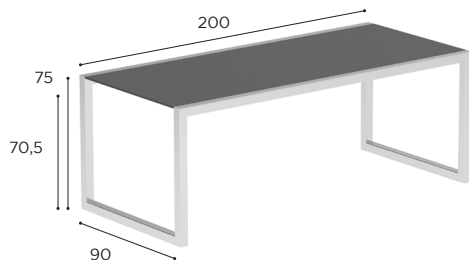

NINIX SPECIFICATIONS

TABLE	
REF:	NNX 200...
WEIGHT:	C: 66 kg W: 52 kg

		BRUSHED STAINLESS STEEL	ELECTROPOLISHED STAINLESS STEEL	COATED STAINLESS STEEL					
		SS	EP	W	PB	S	BR	A	
CERAMIC	WU	NNX 200 CWU € 3.399	NNX 200 CEPWU € 3.849	NNX 200 CWWU € 3.549	NNX 200 CPBWU € 3.399	NNX 200 CSWU € 3.549	NNX 200 CBRWU € 3.549	NNX 200 CAWU € 3.399	
	CD	NNX 200 CCD € 4.299	NNX 200 CEPCD € 4.749	NNX 200 CWCD € 4.449	NNX 200 CPBCD € 4.299	NNX 200 CSCD € 4.449	NNX 200 CBRCD € 4.449	NNX 200 CACD € 4.299	
	CL	NNX 200 CCL € 4.299	NNX 200 CEPCL € 4.749	NNX 200 CWCL € 4.449	NNX 200 CPBCL € 4.299	NNX 200 CSCL € 4.449	NNX 200 CBRCL € 4.449	NNX 200 CACL € 4.299	
	TR	NNX 200 CTR € 3.399	NNX 200 CEPTR € 3.849	NNX 200 CWTR € 3.549	NNX 200 CPBTR € 3.399	NNX 200 CSTR € 3.549	NNX 200 CBRTR € 3.549	NNX 200 CATR € 3.399	
	TG	NNX 200 CTG € 3.099	NNX 200 CEPTG € 3.549	NNX 200 CWTG € 3.249	NNX 200 CPBTG € 3.099	NNX 200 CSTG € 3.249	NNX 200 CBRTG € 3.249	NNX 200 CATG € 3.099	
	PG	NNX 200 CPG € 3.399	NNX 200 CEP PG € 3.849	NNX 200 CWPG € 3.549	NNX 200 CPBPG € 3.399	NNX 200 CSPG € 3.549	NNX 200 CBRPG € 3.549	NNX 200 CAPG € 3.399	
	TS	NNX 200 CTS € 4.299	NNX 200 CEPTS € 4.749	NNX 200 CWTS € 4.449	NNX 200 CPBTS € 4.299	NNX 200 CSTS € 4.449	NNX 200 CBRTS € 4.449	NNX 200 CATS € 4.299	
	TM	NNX 200 CTM € 4.299	NNX 200 CEPTM € 4.749	NNX 200 CWTM € 4.449	NNX 200 CPBTM € 4.299	NNX 200 CSTM € 4.449	NNX 200 CBRTM € 4.449	NNX 200 CATM € 4.299	
	NM	NNX 200 CNM € 4.599	NNX 200 CEPNM € 5.049	NNX 200 CWNM € 4.749	NNX 200 CPBNM € 4.599	NNX 200 CSNM € 4.749	NNX 200 CBRNM € 4.749	NNX 200 CANM € 4.599	
	ZU	NNX 200 CZU € 3.399	NNX 200 CEPZU € 3.849	NNX 200 CWZU € 3.549	NNX 200 CPBZU € 3.399	NNX 200 CSZU € 3.549	NNX 200 CBRZU € 3.549	NNX 200 CAZU € 3.399	
	TEAK	W	NNX 200 W € 3.599	NNX 200 WEP € 4.049	NNX 200 WW € 3.749	NNX 200 WPB € 3.599	NNX 200 WS € 3.749	NNX 200 WBR € 3.749	NNX 200 WA € 3.599

TABLE	
REF:	NNX 300...
WEIGHT:	C: 143 kg