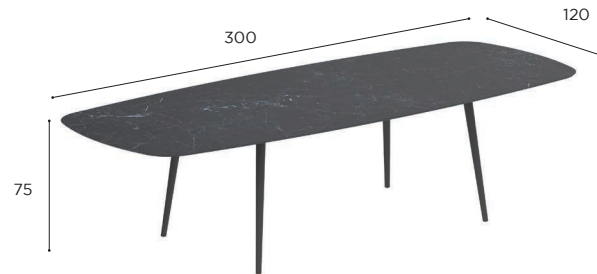

OVAL DINING TABLE	
REF:	STY 300SD...
WEIGHT:	A+C: 89,4 kg W+C: 90,6 kg A+W: 84,4 kg W+W: 85,6 kg
INFO:	ASSEMBLING NEEDED