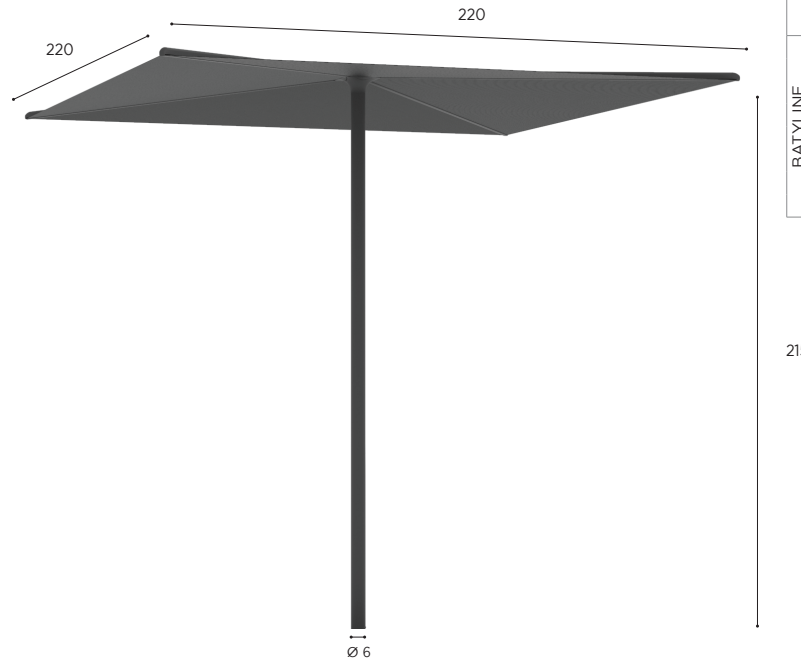

OAZZ SPECIFICATIONS

Design by Kris Van Puyvelde

OAZZ SQUARE	
REF:	OAZZ 220V...
WEIGHT:	15 kg
INFO:	COVERBAG INCLUDED TUBE INCLUDED BASE NOT INCLUDED ALL BASE COMBINATIONS SEE PP. 416-417 OPTIONAL WHEELSET

COATED METALIZED STEEL BASE	
REF:	CEY V 70SC...
WEIGHT:	40 kg

STANDARD / LIMITED / ON REQUEST

		COATED ALUMINIUM			
		WR	PB	S	A
BATYLINE	WU	OAZZ 220V WRWU € 2.699	OAZZ 220V PBWU € 2.699	OAZZ 220V SWU € 2.799	OAZZ 220V AWU € 2.699
	LG	OAZZ 220V WRLG € 2.799	OAZZ 220V PBLG € 2.699	OAZZ 220V SLG € 2.799	OAZZ 220V ALG € 2.799
	CAU	OAZZ 220V WRCAU € 2.799	OAZZ 220V PBCAU € 2.799	OAZZ 220V SCAU € 2.799	OAZZ 220V ACAU € 2.799
	ZU	OAZZ 220V WRZU € 2.699	OAZZ 220V PBZU € 2.699	OAZZ 220V SZU € 2.799	OAZZ 220V AZU € 2.699

		COATED METALIZED STEEL			
		WR	PB	S	A
		CEY V 70SC WR € 599	CEY V 70SC PB € 599	CEY V 70SC S € 679	CEY V 70SC A € 599
		OPTIONAL WHEELSET (SS)			
		CEY V WS € 189