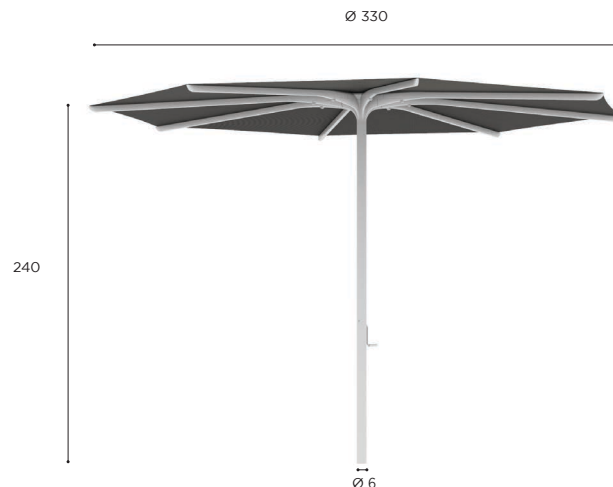

PLM 300 BALLAST H	
	€ 229

- FEATURES:
- * ROUND PLATE IN GALVANIZED STEEL
 - * 4 SCREW HOLES
 - * FOR ADDING WEIGHT TO PALMA BASE: PLMV75...

BLOOM SPECIFICATIONS

Design by Kris Van Puyvelde

BLOOM ROUND	
REF:	BLM 330...
WEIGHT:	29 kg
INFO:	COVERBAG INCLUDED BASE & TUBE NOT INCLUDED ALL BASE COMBINATIONS SEE PP. 416-417 OPTIONAL WHEELSET