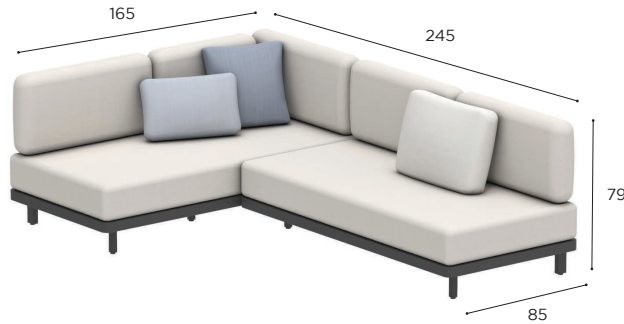

ALURA LOUNGE SETS

SET 01	
REF:	ALRL 01...
INFO:	ASSEMBLING NEEDED

SET A

SET B