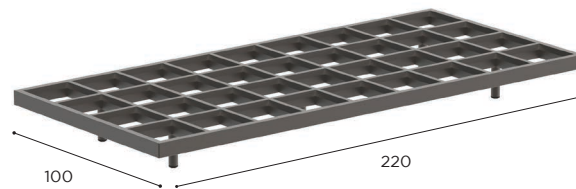

COATED ALUMINIUM				
WR	PB	S	BR	A
MZX 220 WR	MZX 220 PB	MZX 220 S	MZX 220 BR	MZX 220 A
€ 2.899	€ 2.899	€ 2.899	€ 2.749	€ 2.899