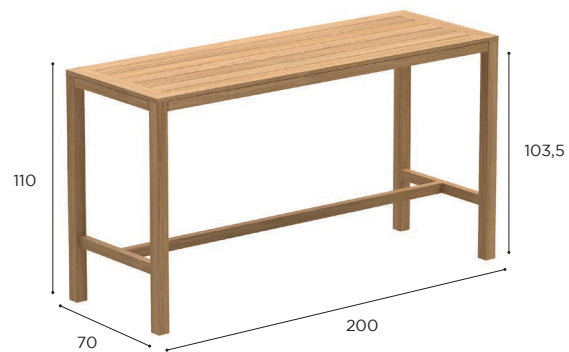

TEAK	
	W
	XQI 240 W
	€ 2.799

BAR TABLE	
REF:	XQI 200H
WEIGHT:	34,7 kg
INFO:	ASSEMBLING NEEDED