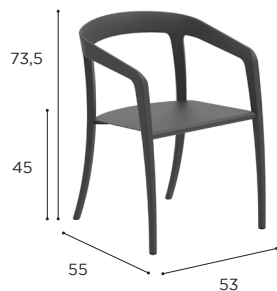

JIVE SPECIFICATIONS

STANDARD / LIMITED / ON REQUEST

DINING CHAIR	
REF:	JIV 55...
WEIGHT:	6,6 kg
INFO	ALUMINIUM SEAT