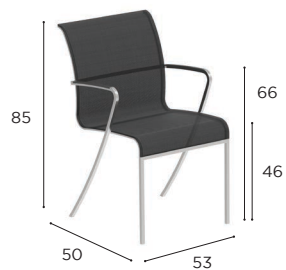

QT

Design by Kris Van Puyvelde

QT SPECIFICATIONS

STANDARD / LIMITED / ON REQUEST

DINING CHAIR	
REF:	QT 55T...
WEIGHT:	8,6 kg
INFO:	STACKABLE OPTIONAL TEAK ARMRESTS PEBBLE (PB) & BRONZE (BR) FRAME INCLUDES TEAK ARMRESTS