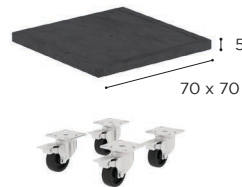

GRANITE BASE	
REF:	CEY V 70 HBP
WEIGHT:	75 kg

GRANITE	
CEY V 70 HBP	
€ 369	
OPTIONAL WHEELSET (SS)	
CEY V X HEP	
€ 399	

GRANITE BASE	
REF:	CEY V 70 RBP
WEIGHT:	51 kg

GRANITE	
CEY V 70 RBP	
€ 329	

MOBY BASE	
REF:	MOB 65...
WEIGHT:	23 kg + BALLAST
INFO:	BRUSHED STAINLESS STEEL BODY WHEELS AND DETACHABLE HANDLE FOR MOVING AROUND ON THE TERRACE TO BE FILLED WITH GRAVEL FOR ADDED WEIGHT POLISHED STAINLESS STEEL TUBE INCLUDED