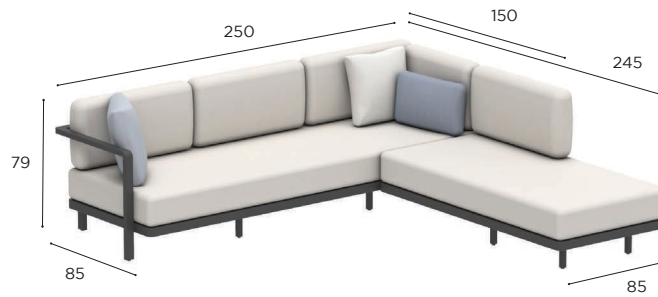

ALURA LOUNGE SETS

SET 06	
REF:	ALRL 06...
INFO:	ASSEMBLING NEEDED

SET A

SET B