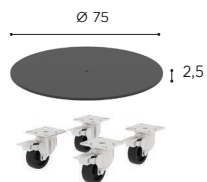

PARASOL TUBES & BASES SPECIFICATIONS

TECHNICALLY ALL PARASOL TUBE & BASE COMBINATIONS ARE POSSIBLE.
HOWEVER WE RECOMMEND USING COATED TUBES WITH COATED BASES AND STAINLESS STEEL TUBES WITH STAINLESS STEEL OR GRANITE BASES.

COATED STAINLESS STEEL TUBE (SLIM)	
REF:	CEY T 60...
INFO:	TIGHTENING MECHANISM ONLY FOR SHADY SLIM

COATED STAINLESS STEEL TUBE	
REF:	CEY T 73...
INFO:	TIGHTENING MECHANISM

COATED METALIZED STEEL BASE	
REF:	CEY V 75RSC...
WEIGHT:	41,5 kg

COATED METALIZED STEEL BASE	
REF:	CEY V 70SC...
WEIGHT:	40 kg