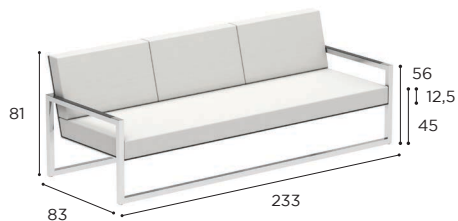

NINIX LOUNGE SPECIFICATIONS

STANDARD / LIMITED / ON REQUEST

THREE SEATER MODULAR ELEMENT	
REF:	NNXL 240T.
WEIGHT:	55 kg
INFO:	OPTIONAL TEAK ARMRESTS BRONZE FRAME INCLUDES OILED TEAK ARMRESTS