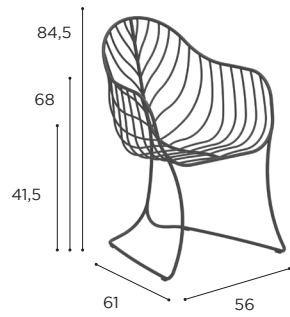

FOLIA

Design by Kris Van Puyvelde

STANDARD / LIMITED / ON REQUEST

FOLIA SPECIFICATIONS

DINING CHAIR	
REF:	FOL 55...
WEIGHT:	6,6 kg

LOW CHAIR	
REF:	FOL 77...
WEIGHT:	8,5 kg

ROCKING CHAIR	
REF:	FOL R...
WEIGHT:	13,4 kg