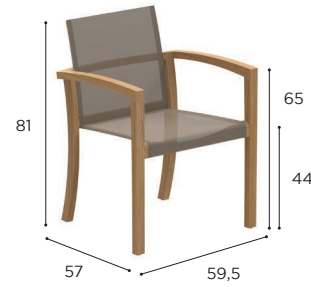

XQI SPECIFICATIONS

DINING CHAIR	
REF:	XQI 55...
WEIGHT:	7,6 kg
INFO:	STACKABLE

		TEAK	
		W	
BATYLINE	WU	XQI 55 TEPWU	€ 849
	BRU	XQI 55 TEPBRU	€ 849
	ZU	XQI 55 TEPZU	€ 849

LOW CHAIR	
REF:	XQI 77...
WEIGHT:	7,3 kg
INFO:	STACKABLE