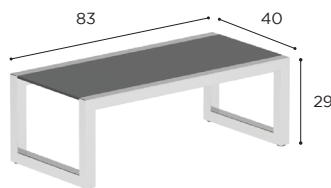

NINIX LOUNGE SPECIFICATIONS

LOUNGE TABLE	
REF:	NNXL 40T..
WEIGHT:	12,8 kg