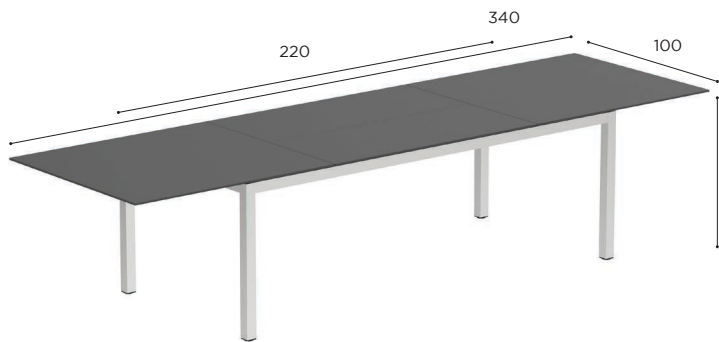

BRUSHED STAINLESS STEEL	ELECTROPOLISHED STAINLESS STEEL	COATED STAINLESS STEEL				
		SS	EP	W	PB	S	BR	A
CERAMIC	WU	TBL 270E CWU * € 4.899	TBL 270E CEPWU * € 5.199	TBL 270E CWWU * € 4.899	TBL 270E CPBWU * € 4.899	TBL 270E CSWU * € 4.899	TBL 270E CBRWU * € 4.899	TBL 270E CAWU * € 4.899
	PG	TBL 270E CPG * € 4.899	TBL 270E CEP PG * € 5.199	TBL 270E CWPG * € 4.899	TBL 270E CPBPG * € 4.899	TBL 270E CSPG * € 4.899	TBL 270E CBRPG * € 4.899	TBL 270E CAPG * € 4.899
	ZU	TBL 270E CZU * € 4.899	TBL 270E CEPZU * € 5.199	TBL 270E CWZU * € 4.899	TBL 270E CPBZU * € 4.899	TBL 270E CSZU * € 4.899	TBL 270E CBRZU * € 4.899	TBL 270E CAZU * € 4.899

EXTENDABLE TABLE	
REF:	TBL 340...
WEIGHT:	C: 115 kg W: 73 kg
INFO:	ASSEMBLING NEEDED EXTENDABLE