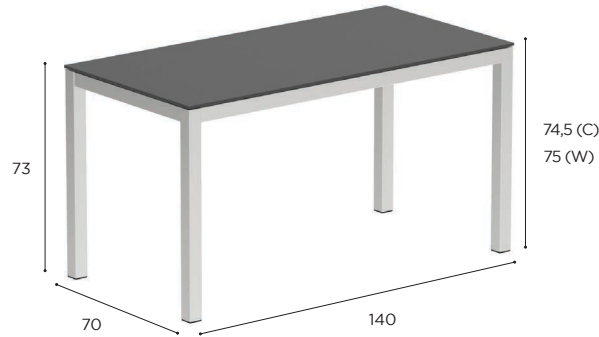

TABOELA SPECIFICATIONS

STANDARD / LIMITED / ON REQUEST

TABLE	
REF:	TBL 140...
WEIGHT:	C: 62 kg W: 40 kg
INFO:	ASSEMBLING NEEDED

		BRUSHED STAINLESS STEEL	ELECTROPOLISHED STAINLESS STEEL	COATED ALUMINIUM					
		SS	EP	W	PB	S	BR	A	
CERAMIC	WU	TBL 140 CWU € 1.999	TBL 140 CEPWU € 2.119	TBL 140 CWWU € 1.939	TBL 140 CPBWU € 1.939	TBL 140 CSWU € 1.939	TBL 140 CBRWU € 1.939	TBL 140 CAWU € 1.939	
	TR	TBL 140 CTR € 1.999	TBL 140 CEPTR € 2.119	TBL 140 CWTR € 1.939	TBL 140 CPBTR € 1.939	TBL 140 CSTR € 1.939	TBL 140 CBRTR € 1.939	TBL 140 CATR € 1.939	
	TG	TBL 140 CTG € 1.849	TBL 140 CEPTG € 1.969	TBL 140 CWTG € 1.789	TBL 140 CPBTG € 1.789	TBL 140 CSTG € 1.789	TBL 140 CBRTG € 1.789	TBL 140 CATG € 1.789	
	PG	TBL 140 CPG € 1.999	TBL 140 CEP PG € 2.119	TBL 140 CWPG € 1.939	TBL 140 CPBPG € 1.939	TBL 140 CSPG € 1.939	TBL 140 CBRPG € 1.939	TBL 140 CAPG € 1.939	
	ZU	TBL 140 CZU € 1.999	TBL 140 CEPZU € 2.119	TBL 140 CWZU € 1.939	TBL 140 CPBZU € 1.939	TBL 140 CSZU € 1.939	TBL 140 CBRZU € 1.939	TBL 140 CAZU € 1.939	
	BS	TBL 140 CBS € 2.249	TBL 140 CEPBS € 2.369	TBL 140 CWBS € 2.189	TBL 140 CPBBS € 2.189	TBL 140 CSBS € 2.189	TBL 140 CBRBS € 2.189	TBL 140 CABS € 2.189	
	CL	TBL 140 CCL € 2.349	TBL 140 CEPCL € 2.469	TBL 140 CWCL € 2.289	TBL 140 CPBCL € 2.289	TBL 140 CSCL € 2.289	TBL 140 CBRCL € 2.289	TBL 140 CACL € 2.289	
	TS	TBL 140 CTS € 2.349	TBL 140 CEPTS € 2.469	TBL 140 CWTS € 2.289	TBL 140 CPBTS € 2.289	TBL 140 CSTS € 2.289	TBL 140 CBRTS € 2.289	TBL 140 CATS € 2.289	
	TM	TBL 140 CTM € 2.349	TBL 140 CEPTM € 2.469	TBL 140 CWTM € 2.289	TBL 140 CPB TM € 2.289	TBL 140 CSTM € 2.289	TBL 140 CBR TM € 2.289	TBL 140 CATM € 2.289	
	CD	TBL 140 CCD € 2.349	TBL 140 CEP CD € 2.469	TBL 140 CWCD € 2.289	TBL 140 CPB CD € 2.289	TBL 140 CSCD € 2.289	TBL 140 CBR CD € 2.289	TBL 140 CACD € 2.289	
	NM	TBL 140 CNM € 2.599	TBL 140 CEP NM € 2.719	TBL 140 CWNM € 2.539	TBL 140 CPB NM € 2.539	TBL 140 CSNM € 2.539	TBL 140 CBR NM € 2.539	TBL 140 CANM € 2.539	
	TEAK	W	TBL 140 W € 1.899	TBL 140 WEP € 2.019	TBL 140 WW € 1.839	TBL 140 WPB € 1.839	TBL 140 WS € 1.839	TBL 140 WBR € 1.839	TBL 140 WA € 1.839

TABLE	
REF:	TBL 150...
WEIGHT:	C: 51,7 kg
INFO:	ASSEMBLING NEEDED