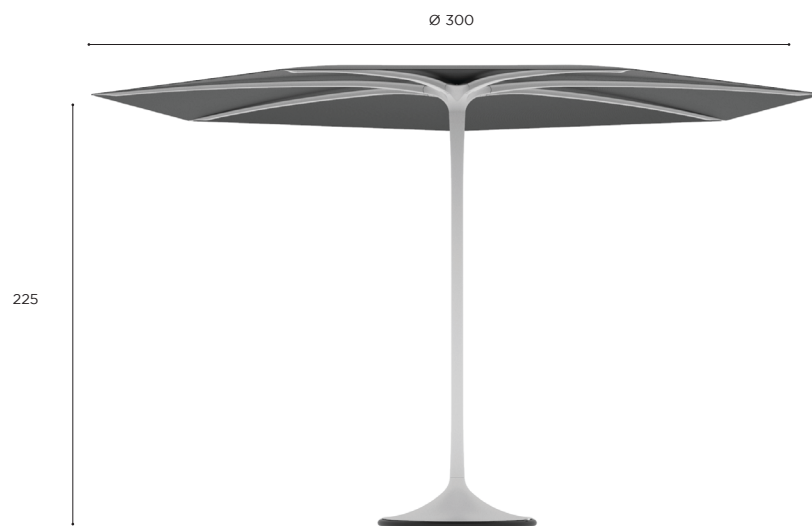

PALMA SPECIFICATIONS

Design by Kris Van Puyvelde

STANDARD / LIMITED / ON REQUEST

PALMA	
REF:	PLM 300...
WEIGHT:	18 kg
INFO:	ASSEMBLING NEEDED COVERBAG INCLUDED BASE & BALLAST NOT INCLUDED

		COATED ALUMINIUM			
		WR	PB	S	A
TEXTILE (CATA)	WU	PLM 300 WRWU	PLM 300 PBWU	PLM 300 SWU	PLM 300 AWU
		€ 3.199	€ 3.199	€ 3.299	€ 3.199
	GRC	PLM 300 WRGRC	PLM 300 PBGRC	PLM 300 SGRC	PLM 300 AGRC
		€ 3.199	€ 3.199	€ 3.299	€ 3.199
	CAU	PLM 300 WRCAU	PLM 300 PBCAU	PLM 300 SCAU	PLM 300 ACAU
		€ 3.299	€ 3.299	€ 3.299	€ 3.299
	ZU	PLM 300 WRZU	PLM 300 PBZU	PLM 300 SZU	PLM 300 AZU
		€ 3.199	€ 3.199	€ 3.299	€ 3.199
	ROU	PLM 300 WRROU	PLM 300 PBROU	PLM 300 SROU	PLM 300 AROU
		€ 3.299	€ 3.299	€ 3.299	€ 3.299
	RO	PLM 300 WRRO	PLM 300 PBRO	PLM 300 SRO	PLM 300 ARO
		€ 3.299	€ 3.299	€ 3.299	€ 3.299
	SL	PLM 300 WRSL	PLM 300 PBSL	PLM 300 SSL	PLM 300 ASL
		€ 3.299	€ 3.299	€ 3.299	€ 3.299
	BEC	PLM 300 WRBEC	PLM 300 PBBEC	PLM 300 SBEC	PLM 300 ABEC
		€ 3.299	€ 3.299	€ 3.299	€ 3.299
SAC	PLM 300 WRSAC	PLM 300 PBSAC	PLM 300 SSAC	PLM 300 ASAC	
	€ 3.299	€ 3.299	€ 3.299	€ 3.299	

PALMA HEAVY BASE	
REF:	PLM V 75...
VOLUME:	0,19 m³
WEIGHT:	71 kg

HEAVY BALLAST	
REF:	PLM 300 BALLAST H
VOLUME:	0,19 m³
WEIGHT:	13 kg

		COATED ALUMINIUM			
		WR	PB	S	A
		PLMV 75 RWR	PLMV 75 RPB	PLMV 75 RS	PLMV 75 RA
		€ 1.249	€ 1.249	€ 1.329	€ 1.249

PLM 300 BALLAST H	
	€ 229

1. FEATURES:
2. ROUND PLATE IN GALVANIZED STEEL
   - 4 SCREW HOLES
   - FOR ADDING WEIGHT TO PALMA BASE: PLMV75...