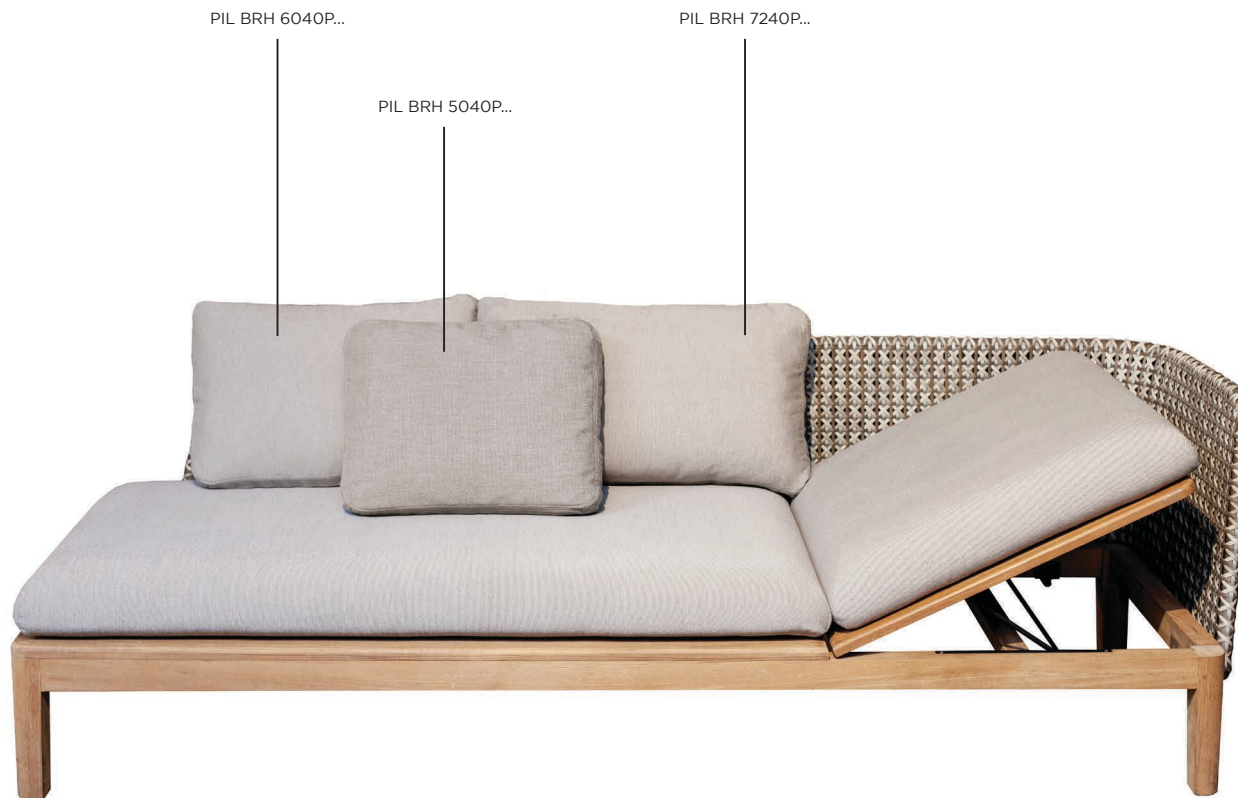

NATURAL LINEN DOT
REF: NLD - CAT. B

NATURAL WHITE DOT
REF: NWD - CAT. B

KRIS KROSS FIBER
REF: KK

CALYPSO LOUNGE CUSHIONS

	COMFORT CUSHIONS (BACK)			COMFORT CUSHION (SIDE)
	PIL BRH 5040P...	PIL BRH 6040P...	PIL BRH 7240P...	PIL BRS 4030P...
STAND.	€ 235	€ 265	€ 295	€ 180
CAT. A	€ 210	€ 235	€ 260	€ 160
CAT. B	€ 252	€ 282	€ 312	€ 192
CAT. C	€ 294	€ 329	€ 364	€ 224

CALYPSO LOUNGE SPECIFICATIONS

STANDARD / LIMITED / ON REQUEST

ONE SEATER	
REF:	CLYL 70...
WEIGHT:	20,3 kg
INFO:	ASSEMBLING NEEDED

TEAK + WEAVING	
	W
	CLYL 70KK € 1.799
SEAT CUSHION	
	PIL CLYL 70 SED...
STAND.	€ 525
CAT. A	€ 465
CAT. B	€ 558
CAT. C	€ 651