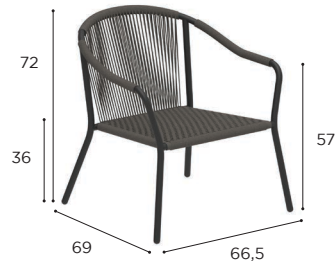

COATED ALUMINIUM + WOVEN FIBER		
	PB	BR	A
	SAM 77 PBD	SAM 77 BRGR	SAM 77 AGR
	€ 799	€ 869	€ 799
	SEAT & BACK CUSHION		
	PIL SAM 77 L...		
CAT. A	€ 215		
CAT. B	€ 258		
CAT. C	€ 301		

BAR CHAIR	
REF:	SAM 43...
WEIGHT:	5,6 kg
INFO:	LOWERED FRAME ON REQUEST