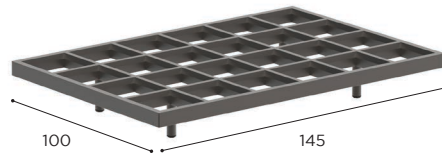

COATED ALUMINIUM				
WR	PB	S	BR	A
MZX 145 WR	MZX 145 PB	MZX 145 S	MZX 145 BR	MZX 145 A
€ 2.019	€ 2.019	€ 2.019	€ 1.899	€ 2.019

LOUNGE ELEMENT 195	
REF:	MZX 195...
WEIGHT:	28 kg
INFO:	5 LEGS INCLUDED ASSEMBLING NEEDED