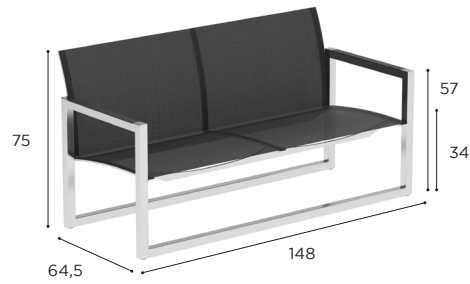

NINIX SPECIFICATIONS

LOW BENCH	
REF:	NNX 154T...
WEIGHT:	27 kg
INFO:	OPTIONAL TEAK ARMRESTS BRONZE FRAME INCLUDES OILED TEAK ARMRESTS

		BRUSHED STAINLESS STEEL	ELECTROPOLISHED STAINLESS STEEL	COATED STAINLESS STEEL				
		SS	EP	W	PB	S	BR	A
BATYLINE	WU	NNX 154 TWU € 1.949	NNX 154 TEPWU € 2.449	NNX 154 TWWU € 2.099				
	CAU	NNX 154 TCAU € 1.949	NNX 154 TEPCAU € 2.449					
	PG				NNX 154 TPBPG € 1.949	NNX 154 TSPG € 2.099		
	ZU	NNX 154 TZU € 1.949	NNX 154 TEPZU € 2.449					NNX 154 TAZU € 1.949
	GRP						NNX 154 TBRGRP € 2.099	
NNX 154T ARWSET (TEAK ARMRESTS) € 50								
CUSHIONS PIL NNX154T... (SEAT + BACK)								
CAT. A								€ 325
CAT. B								€ 390
CAT. C								€ 455

RELAX CHAIR	
REF:	NNX 60T...
WEIGHT:	12,5 kg
INFO:	HEADCUSHION INCLUDED OPTIONAL TEAK ARMRESTS BRONZE FRAME INCLUDES OILED TEAK ARMRESTS RECLINER WHEELS