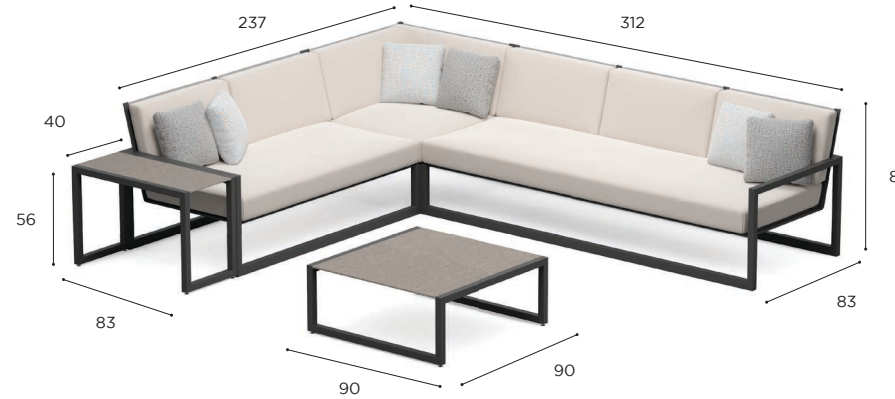

SET 05	
REF:	NNXL SET 05
INCLUDED:	
1 x	NNXL 160RT + CUSHIONS (3 pcs)
1 x	NNXL 80CT + CUSHIONS (3 pcs)
1 x	NNXL 240LT + CUSHIONS (4 pcs)
1 x	NNXL 40S CACL
1 x	NNX 90T CACL
PRICE FOR COATED ALUMINIUM (PB/A) FRAME AND STANDARD CUSHIONS	
DECO CUSHIONS NOT INCLUDED!	

NNXL SET 05