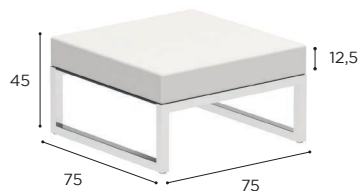

BRUSHED STAINLESS STEEL	ELECTROPOLISHED STAINLESS STEEL	COATED ALUMINIUM				
		SS	EP	W	PB	S	BR	A
BATYLINE	WU	NNXL 80 FTWU € 1.039	NNXL 80 FTEPWU € 1.289	NNXL 80 FTWWU € 1.009				
	CAU	NNXL 80 FTCAU € 1.039	NNXL 80 FTEPCAU € 1.289					
	PG				NNXL 80 FTPBPG € 909	NNXL 80 FTSPG € 1.009		
	ZU	NNXL 80 FTZU € 1.039	NNXL 80 FTEPZU € 1.289					NNXL 80 FTAZU € 909
	GRP						NNXL 80 FTBRGRP € 1.009	
				CUSHIONS PIL NNXL 80 F ED... (1 pc)				
STAND.								€ 560
CAT. A								€ 495
CAT. B								€ 594
CAT. C								€ 693

CORNER MODULAR ELEMENT	
REF:	NNXL 80CT..
WEIGHT:	29,4 kg