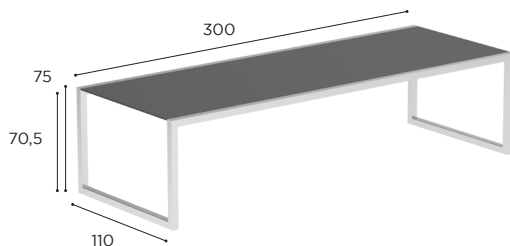

BRUSHED STAINLESS STEEL	ELECTROPOLISHED STAINLESS STEEL	COATED STAINLESS STEEL					
		SS	EP	W	PB	S	BR	A	
CERAMIC	WU	NNX 300 CWU € 5.899	NNX 300 CEPWU € 6.699	NNX 300 CWWU € 6.099	NNX 300 CPBWU € 5.899	NNX 300 CSWU € 6.099	NNX 300 CBRWU € 6.099	NNX 300 CAWU € 5.899	
	CD	NNX 300 CCD € 7.199	NNX 300 CEPCD € 7.999	NNX 300 CWCD € 7.399	NNX 300 CPBCD € 7.199	NNX 300 CSCD € 7.399	NNX 300 CBRCD € 7.399	NNX 300 CACD € 7.199	
	CL	NNX 300 CCL € 7.199	NNX 300 CEPCL € 7.999	NNX 300 CWCL € 7.399	NNX 300 CPBCL € 7.199	NNX 300 CSCL € 7.399	NNX 300 CBRCL € 7.399	NNX 300 CACL € 7.199	
	TR	NNX 300 CTR € 5.899	NNX 300 CEPTR € 6.699	NNX 300 CWTR € 6.099	NNX 300 CPBTR € 5.899	NNX 300 CSTR € 6.099	NNX 300 CBRTR € 6.099	NNX 300 CATR € 5.899	
	TG	NNX 300 CTG € 5.399	NNX 300 CEPTG € 6.199	NNX 300 CWTG € 5.599	NNX 300 CPBTG € 5.399	NNX 300 CSTG € 5.599	NNX 300 CBRTG € 5.599	NNX 300 CATG € 5.399	
	PG	NNX 300 CPG € 5.899	NNX 300 CEP PG € 6.699	NNX 300 CWPG € 6.099	NNX 300 CPBPG € 5.899	NNX 300 CSPG € 6.099	NNX 300 CBRPG € 6.099	NNX 300 CAPG € 5.899	
	TS	NNX 300 CTS € 7.199	NNX 300 CEPTS € 7.999	NNX 300 CWTS € 7.399	NNX 300 CPBTS € 7.199	NNX 300 CSTS € 7.399	NNX 300 CBRTS € 7.399	NNX 300 CATS € 7.199	
	TM	NNX 300 CTM € 7.199	NNX 300 CEPTM € 7.999	NNX 300 CWTM € 7.399	NNX 300 CPBTM € 7.199	NNX 300 CSTM € 7.399	NNX 300 CBRTM € 7.399	NNX 300 CATM € 7.199	
	NM	NNX 300 CNM € 7.899	NNX 300 CEPNM € 8.699	NNX 300 CWNM € 8.099	NNX 300 CPBNM € 7.899	NNX 300 CSNM € 8.099	NNX 300 CBRNM € 8.099	NNX 300 CANM € 7.899	
	ZU	NNX 300 CZU € 5.899	NNX 300 CEPZU € 6.699	NNX 300 CWZU € 6.099	NNX 300 CPBZU € 5.899	NNX 300 CSZU € 6.099	NNX 300 CBRZU € 6.099	NNX 300 CAZU € 5.899	
	TEAK	W	NNX 300 W € 5.699	NNX 300 WEP € 6.499	NNX 300 WW € 5.899	NNX 300 WPB € 5.699	NNX 300 WS € 5.899	NNX 300 WBR € 5.899	NNX 300 WA € 5.699