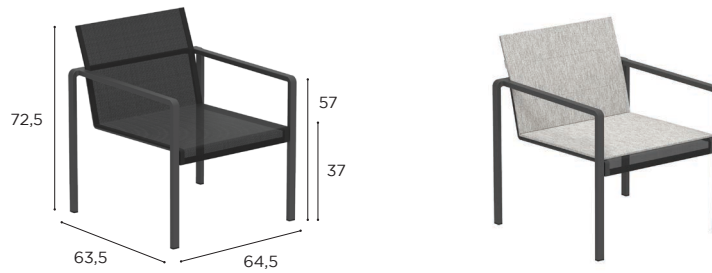

Design by Kris Van Puyvelde

ALURA SPECIFICATIONS

STANDARD / LIMITED / ON REQUEST

DINING CHAIR	
REF:	ALR 47 T...
WEIGHT:	6,4 kg (1)
INFO:	STACKABLE

		COATED ALUMINIUM				
		W	PB	S	BR	A
BATYLINE	WU	ALR 47 TWWU € 599				
	PG		ALR 47 TPBPG € 549	ALR 47 TSPG € 599		
	GRP				ALR 47 TBRGRP € 599	
	ZU					ALR 47 TAZU € 549
		CUSHIONS				
		PIL ALR 47 T ... (SEAT + BACK)				
CAT. A		€ 130				
CAT. B		€ 156				
CAT. C		€ 182				

ARM CHAIR	
REF:	ALR 55 T...
WEIGHT:	9,9 kg (1)
INFO:	STACKABLE OPTIONAL TEAK ARMRESTS BRONZE (BR) FRAME INCLUDES TEAK ARMRESTS

		COATED ALUMINIUM				
		W	PB	S	BR	A
BATYLINE	WU	ALR 55 TWWU € 659				
	PG		ALR 55 TPBPG € 599	ALR 55 TSPG € 659		
	GRP				ALR 55 TBRGRP € 659	
	ZU					ALR 55 TAZU € 599
		ALR 55 T ARWSET (TEAK ARMRESTS) € 30				
		CUSHIONS				
		PIL ALR 55 T ... (SEAT + BACK)				
CAT. A		€ 145				
CAT. B		€ 174				
CAT. C		€ 203				

BAR CHAIR	
REF:	ALR 43 T...
WEIGHT:	9,8 kg (1)
INFO:	STACKABLE OPTIONAL TEAK ARMRESTS BRONZE (BR) FRAME INCLUDES TEAK ARMRESTS LOWERED FRAME ON REQUEST

		COATED ALUMINIUM				
		W	PB	S	BR	A
BATYLINE	WU	ALR 43 TWWU € 809				
	PG		ALR 43 TPBPG € 749	ALR 43 TSPG € 809		
	GRP				ALR 43 TBRGRP € 809	
	ZU					ALR 43 TAZU € 749
		ALR 43 T ARWSET (TEAK ARMRESTS) € 30				
		CUSHIONS				
		PIL ALR 43 T ... (SEAT + BACK)				
CAT. A		€ 125				
CAT. B		€ 150				
CAT. C		€ 175				
		LOWERED FRAME (SURCHARGE) € 100				

ALURA SPECIFICATIONS

FOOTREST	
REF:	ALR F T...
WEIGHT:	3,1 kg (1)
INFO:	STACKABLE

LOW CHAIR	
REF:	ALR 77 T...
WEIGHT:	9,5 kg (1)
INFO:	STACKABLE OPTIONAL TEAK ARMRESTS BRONZE (BR) FRAME INCLUDES TEAK ARMRESTS