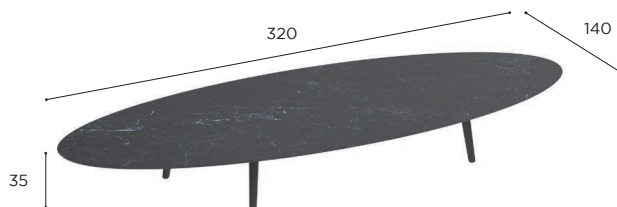

ELLIPSE LOW LOUNGE TABLE	
REF:	STY 3214LL...
WEIGHT:	A+C: 109,4 kg W+C: 111 kg
INFO:	ASSEMBLING NEEDED