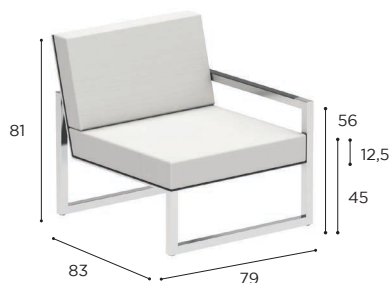

LEFT CORNER MODULAR ELEMENT	
REF:	NNXL 80LT...
WEIGHT:	23,4 kg
INFO:	OPTIONAL TEAK ARMRESTS BRONZE FRAME INCLUDES OILED TEAK ARMRESTS

		BRUSHED STAINLESS STEEL	ELECTROPOLISHED STAINLESS STEEL	COATED ALUMINIUM				
		SS	EP	W	PB	S	BR	A
BATYLINE	WU	NNXL 80 TWU € 1.499	NNXL 80 TEPWU € 1.799	NNXL 80 TWWU € 1.399				
	CAU	NNXL 80 TCAU € 1.499	NNXL 80 TEPCAU € 1.799					
	PG				NNXL 80 TPBPG € 1.299	NNXL 80 TSPG € 1.399		
	ZU	NNXL 80 TZU € 1.499	NNXL 80 TEPZU € 1.799					NNXL 80 TAZU € 1.299
	GRP						NNXL 80 TBRGRP € 1.399	
CUSHIONS SEE OPTIONS ON P. 305								