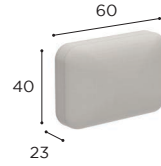

CALYPSO LOUNGE SPECIFICATIONS

STANDARD / LIMITED / ON REQUEST

ONE SEATER	
REF:	CLYL 70...
WEIGHT:	20,3 kg
INFO:	ASSEMBLING NEEDED

TEAK + WEAVING	
	W
	CLYL 70KK € 1.799
SEAT CUSHION	
	PIL CLYL 70 SED...
STAND.	€ 525
CAT. A	€ 465
CAT. B	€ 558
CAT. C	€ 651