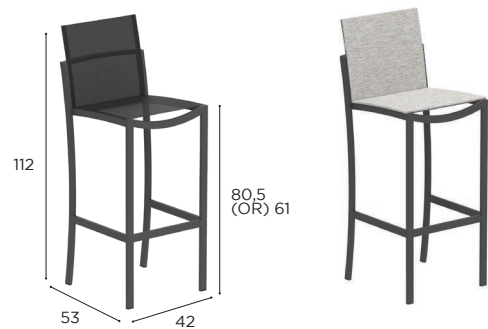

BRUSHED STAINLESS STEEL	ELECTROPOL-STAINLESS STEEL	COATED ALUMINIUM				
	SS	EP	W	PB	S	BR	A
BAYLINE	WU	OZN 43 TEPWU € 909	OZN 43 TWWU € 759				
	CAU	OZN 43 TEPWU € 909					
	PG			OZN 43 TPBPG € 699	OZN 43 TSPG € 759		
	GRP					OZN 43 TBRGRP € 759	
	ZU	OZN 43 TEPWU € 909					OZN 43 TAZU € 699
CUSHIONS							
PIL OZN 43 T ... (SEAT + BACK)							
CAT. A	€ 125						
CAT. B	€ 150						
CAT. C	€ 175						
LOWERED FRAME (SURCHARGE) € 100