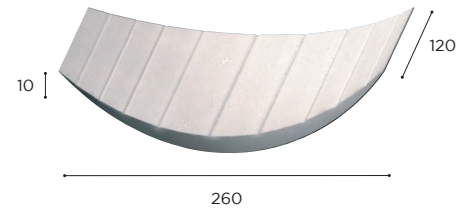

FABRIC
		PIL WV..
CAT. A		€ 2.895
CAT. B		€ 3.474
CAT. C		€ 4.053

BASE	
REF:	WVT
WEIGHT:	183 kg
INFO:	BASE FOR EMBEDDING IN CONCRETE