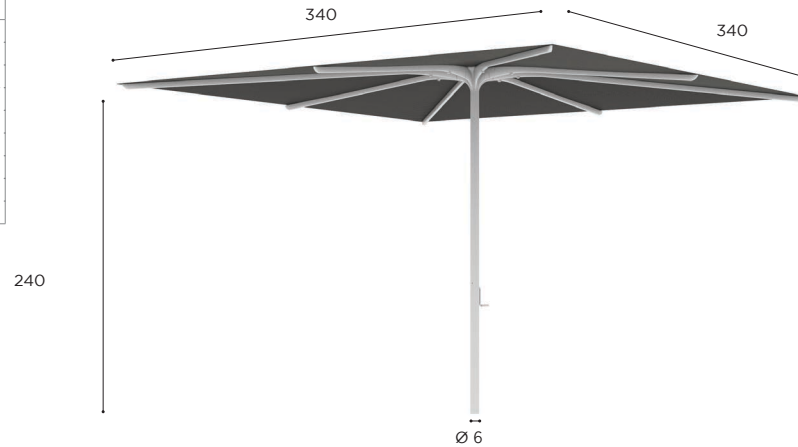

COATED ALUMINIUM & STAINLESS STEEL			
		WR	PB	S	A
TEXTILE	WU	BLM 275V WRWU € 3.899	BLM 275V PBWU € 3.899	BLM 275V SWU € 3.999	BLM 275V AWU € 3.899
	CAU	BLM 275V WRCAU € 3.999	BLM 275V PBCAU € 3.999	BLM 275V SCAU € 3.999	BLM 275V ACAU € 3.999
	ZU	BLM 275V WRZU € 3.899	BLM 275V PBZU € 3.899	BLM 275V SZU € 3.999	BLM 275V AZU € 3.899
	EU	BLM 275V WREU € 3.999	BLM 275V PBEU € 3.999	BLM 275V SEU € 3.999	BLM 275V AEU € 3.999
	BU	BLM 275V WRBU € 3.999	BLM 275V PBBU € 3.999	BLM 275V SBU € 3.999	BLM 275V ABU € 3.999
	ROU	BLM 275V WRROU € 3.999	BLM 275V PBROU € 3.999	BLM 275V SROU € 3.999	BLM 275V AROU € 3.999
	MU	BLM 275V WRMU € 3.999	BLM 275V PBMU € 3.999	BLM 275V SMU € 3.999	BLM 275V AMU € 3.999
	FOU	BLM 275V WRFOU € 3.999	BLM 275V PBFOU € 3.999	BLM 275V SFOU € 3.999	BLM 275V AFOU € 3.999

BLOOM SQUARE	
REF:	BLM 340V...
WEIGHT:	32,5 kg
INFO:	COVERBAG INCLUDED BASE & TUBE NOT INCLUDED ALL BASE COMBINATIONS SEE PP. 416-417 OPTIONAL WHEELSET