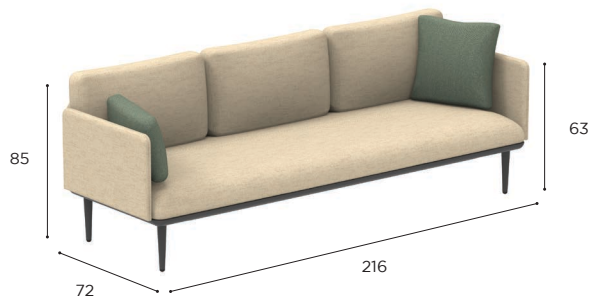

STYLETTO LOUNGE SPECIFICATIONS

STANDARD / LIMITED / ON REQUEST

ONE SEATER	
REF:	STYL 70...
INFO:	ASSEMBLING NEEDED

TWO SEATER	
REF:	STYL 140...
INFO:	ASSEMBLING NEEDED

THREE SEATER	
REF:	STYL 210...
INFO:	ASSEMBLING NEEDED