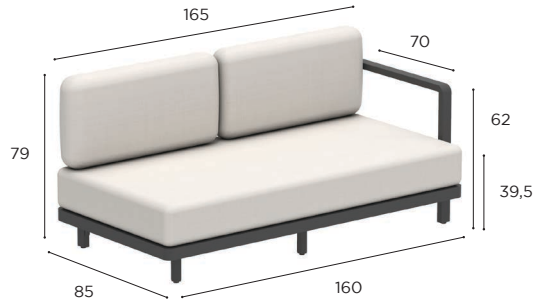

FOOTREST	
REF:	ALRL 140 F T...
WEIGHT:	31,8 kg
INFO:	ASSEMBLING NEEDED

		COATED ALUMINIUM				
		WR	PB	S	BR	A
BATYLINE	WU	ALRL 140 F TWRWU € 1.829				
	PG		ALRL 140 F TPBPG € 1.729	ALRL 140 F TSPG € 1.829		
	GRP				ALRL 140 F BRGRP € 1.829	
	ZU					ALRL 140 F TAZU € 1.729
		CUSHIONS				
		PIL ALRL 140 ED... (1 pc)				
STAND.		€ 1.665				
CAT. A		€ 1.475				
CAT. B		€ 1.770				
CAT. C		€ 2.065				

ALURA LOUNGE SPECIFICATIONS

TWO SEATER	
REF:	ALRL 160 T...
WEIGHT:	35 kg
INFO:	ASSEMBLING NEEDED

L/R ARM MODULE	
REF:	ALRL 160 (LT/RT)...
WEIGHT:	34 kg
INFO:	ASSEMBLING NEEDED

LEFT

RIGHT

		COATED ALUMINIUM				
		WR	PB	S	BR	A
BATYLINE	WU	ALRL 160 TWRWU € 2.119				
	PG		ALRL 160 TPBPG € 1.969	ALRL 160 TSPG € 2.119		
	GRP				ALRL 160 TBRGRP € 2.119	
	ZU					ALRL 160 TAZU € 1.969
		CUSHIONS				
		PIL ALRL 160 SET ED... (3 pcs)				
STAND.		€ 1.955				
CAT. A		€ 1.735				
CAT. B		€ 2.082				
CAT. C		€ 2.429				