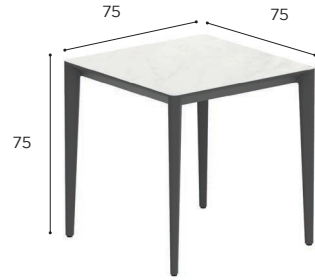

U-NITE SPECIFICATIONS

STANDARD / LIMITED / ON REQUEST

TABLE	
REF:	UNT 75...
WEIGHT:	A+C: 24 kg A+W: 22,2 kg W+C: 25,6 kg
INFO:	ASSEMBLING NEEDED

		COATED ALUMINIUM				TEAK		
		WR	PB	S	BR	A	W	
CERAMIC	TG	UNT 75 CWR TG € 1.949	UNT 75 CPB TG € 1.949	UNT 75 CST G € 1.949	UNT 75 CBRT G € 1.849	UNT 75 CAT G € 1.849	UNT 75 CTG € 2.049	
	BS	UNT 75 CWR BS € 2.199	UNT 75 CPB BS € 2.199	UNT 75 CSB S € 2.199	UNT 75 CBR BS € 2.099	UNT 75 CAB S € 2.099	UNT 75 CBS € 2.299	
	CD	UNT 75 CWR CD € 2.249	UNT 75 CPB CD € 2.249	UNT 75 CSC D € 2.249	UNT 75 CBR CD € 2.149	UNT 75 CAC D € 2.149	UNT 75 CCD € 2.349	
	CL	UNT 75 CWR CL € 2.249	UNT 75 CPB CL € 2.249	UNT 75 CSC L € 2.249	UNT 75 CBR CL € 2.149	UNT 75 CAC L € 2.149	UNT 75 CCL € 2.349	
	TS	UNT 75 CWR TS € 2.249	UNT 75 CPB TS € 2.249	UNT 75 CST S € 2.249	UNT 75 CBR TS € 2.149	UNT 75 CAT S € 2.149	UNT 75 CTS € 2.349	
	TM	UNT 75 CWR TM € 2.249	UNT 75 CPB TM € 2.249	UNT 75 CST M € 2.249	UNT 75 CBR TM € 2.149	UNT 75 CAT M € 2.149	UNT 75 CTM € 2.349	
	NM	UNT 75 CWR NM € 2.399	UNT 75 CPB NM € 2.399	UNT 75 CSN M € 2.399	UNT 75 CBR NM € 2.299	UNT 75 CAN M € 2.299	UNT 75 CNM € 2.499	
	WUM	UNT 75 CWR WUM € 2.099	UNT 75 CPB WUM € 2.099	UNT 75 CSW UM € 2.099	UNT 75 CBR WUM € 1.999	UNT 75 CAW UM € 1.999	UNT 75 CWUM € 2.199	
	ZUM	UNT 75 CWR ZUM € 2.099	UNT 75 CPB ZUM € 2.099	UNT 75 CSZ UM € 2.099	UNT 75 CBR ZUM € 1.999	UNT 75 CAZ UM € 1.999	UNT 75 CZUM € 2.199	
	PG	UNT 75 CWR PG € 2.099	UNT 75 CPB PG € 2.099	UNT 75 CSP G € 2.099	UNT 75 CBR PG € 1.999	UNT 75 CAP G € 1.999	UNT 75 CPG € 2.199	
	TR	UNT 75 CWR TR € 2.099	UNT 75 CPB TR € 2.099	UNT 75 CST R € 2.099	UNT 75 CBR TR € 1.999	UNT 75 CAT R € 1.999	UNT 75 CTR € 2.199	
	TEAK	W	UNT 75 WWR € 2.199	UNT 75 WPB € 2.199	UNT 75 WS € 2.199	UNT 75 WBR € 2.099	UNT 75 WA € 2.099	

TABLE	
REF:	UNT 100...
WEIGHT:	A+C: 34 kg A+W: 30,9 kg W+C: 35,6 kg
INFO:	ASSEMBLING NEEDED