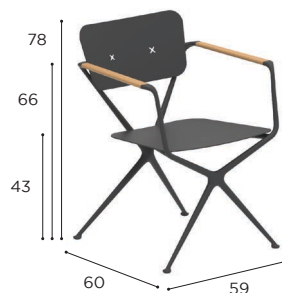

EXES

Design by Kris Van Puyvelde

EXES SPECIFICATIONS

STANDARD / LIMITED / ON REQUEST

DINING CHAIR	
REF:	EXS 55...
WEIGHT:	8,5 kg
INFO:	ASSEMBLING NEEDED TEAK ARMRESTS FIXING CROSSES IN FRAME COLOUR

DINING CHAIR	
REF:	EXS 55W...
WEIGHT:	4,5 kg
INFO:	ASSEMBLING NEEDED TEAK ARMRESTS FIXING CROSSES IN FRAME COLOUR