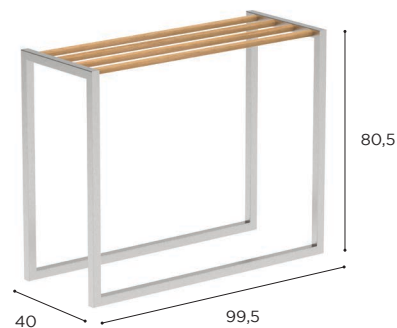

BRUSHED STAINLESS STEEL	ELECTROPOLISHED STAINLESS STEEL	COATED STAINLESS STEEL				
		SS	EP	W	PB	S	BR	A
TEAK	W	NNX TR € 799	NNX TR EP € 899	NNX TR W € 849	NNX TR PB € 799	NNX TR S € 849	NNX TR BR € 849	NNX TR A € 799