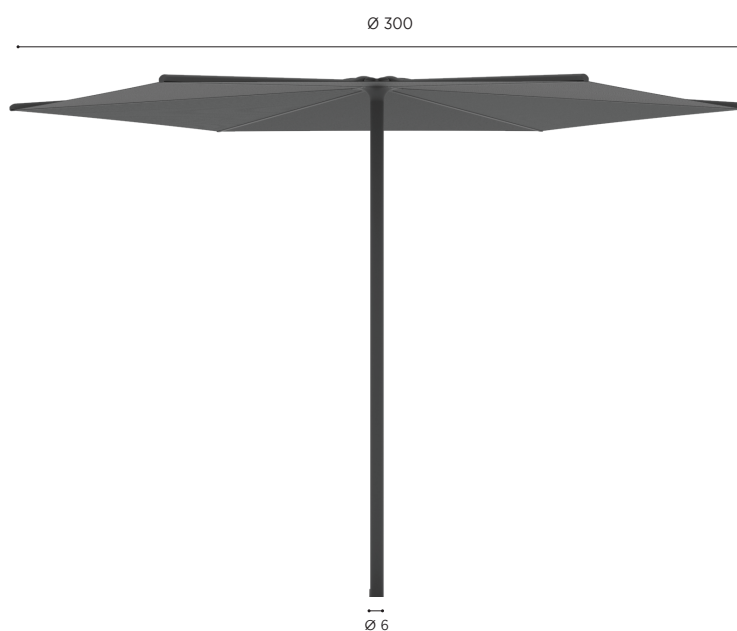

OAZZ SPECIFICATIONS

Design by Kris Van Puyvelde

OAZZ ROUND	
REF:	OAZZ 300...
WEIGHT:	17 kg
INFO:	COVERBAG INCLUDED TUBE INCLUDED BASE NOT INCLUDED ALL BASE COMBINATIONS SEE PP. 416-417 OPTIONAL WHEELSET

		COATED ALUMINIUM			
		WR	PB	S	A
BATYLINE	WU	OAZZ 300 WRWU € 2.999	OAZZ 300 PBWU € 2.999	OAZZ 300 SWU € 3.099	OAZZ 300 AWU € 2.999
	LG	OAZZ 300 WRLG € 3.099	OAZZ 300 PBLG € 2.999	OAZZ 300 SLG € 3.099	OAZZ 300 ALG € 3.099
	CAU	OAZZ 300 WRCAU € 3.099	OAZZ 300 PBCAU € 3.099	OAZZ 300 SCAU € 3.099	OAZZ 300 ACAU € 3.099
	ZU	OAZZ 300 WRZU € 2.999	OAZZ 300 PBZU € 2.999	OAZZ 300 SZU € 3.099	OAZZ 300 AZU € 2.999

COATED METALIZED STEEL BASE	
REF:	CEY V 75RSC...
WEIGHT:	41,5 kg

COATED METALIZED STEEL BASE	
REF:	CEY V 70SC...
WEIGHT:	40 kg

COATED METALIZED STEEL			
WR	PB	S	A
CEY V 75RSC WR € 749	CEY V 75RSC PB € 749	CEY V 75RSC S € 829	CEY V 75RSC A € 749
OPTIONAL WHEELSET (SS)			
CEY V WS € 189			

COATED METALIZED STEEL			
WR	PB	S	A
CEY V 70SC WR € 599	CEY V 70SC PB € 599	CEY V 70SC S € 679	CEY V 70SC A € 599
OPTIONAL WHEELSET (SS)			
CEY V WS € 189