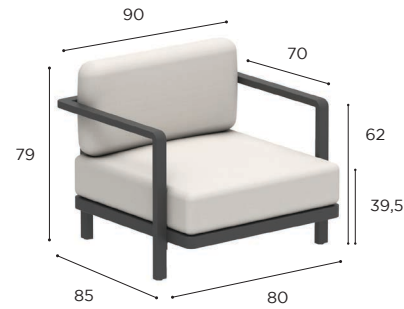

ALURA LOUNGE SPECIFICATIONS

STANDARD / LIMITED / ON REQUEST

ONE SEATER	
REF:	ALRL 100 T...
WEIGHT:	22 kg
INFO:	ASSEMBLING NEEDED

		COATED ALUMINIUM				
		WR	PB	S	BR	A
BATYLINE	WU	ALRL 100 TWRWU € 1.479				
	PG		ALRL 100 TPBPG € 1.379	ALRL 100 TSPG € 1.479		
	GRP				ALRL 100 BRGRP € 1.479	
	ZU					ALRL 100 TAZU € 1.379
		CUSHIONS				
		PIL ALRL 100 SET ED... (2 pcs)				
STAND.		€ 1.095				
CAT. A		€ 970				
CAT. B		€ 1.164				
CAT. C		€ 1.358				

FOOTREST	
REF:	ALRL 80 F T...
WEIGHT:	14,5 kg
INFO:	ASSEMBLING NEEDED