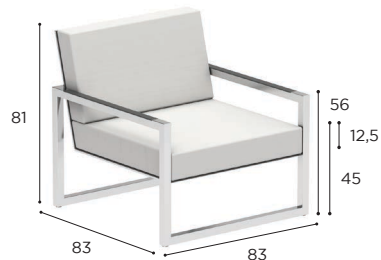

NINIX LOUNGE SPECIFICATIONS

ONE SEATER MODULAR ELEMENT	
REF:	NNXL 100T...
WEIGHT:	25,7 kg
INFO:	OPTIONAL TEAK ARMRESTS BRONZE FRAME INCLUDES OILED TEAK ARMRESTS

		BRUSHED STAINLESS STEEL	ELECTROPOLISHED STAINLESS STEEL	COATED ALUMINIUM				
		SS	EP	W	PB	S	BR	A
BATYLINE	WU	NNXL 100 TWU € 1.849	NNXL 100 TEPWU € 2.249	NNXL 100 TWWU € 1.649				
	CAU	NNXL 100 TCAU € 1.849	NNXL 100 TEPCAU € 2.249					
	PG				NNXL 100 TPBPG € 1.549	NNXL 100 TSPG € 1.649		
	ZU	NNXL 100 TZU € 1.849	NNXL 100 TEPZU € 2.249					NNXL 100 TAZU € 1.549
	GRP						NNXL 100 TBRGRP € 1.649	
				NNXL 100 T ARWSET (TEAK ARMRESTS) € 70				
				CUSHIONS SEE OPTIONS ON P. 308				

FOOTREST MODULAR ELEMENT	
REF:	NNXL 80FT..
WEIGHT:	14,9 kg