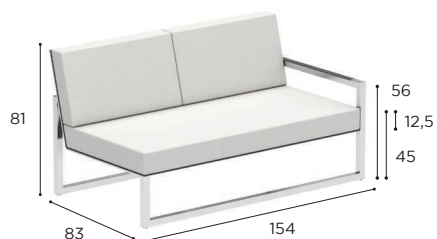

BRUSHED STAINLESS STEEL	ELECTROPOLISHED STAINLESS STEEL	COATED ALUMINIUM				
		SS	EP	W	PB	S	BR	A
BATYLINE	WU	NNXL 160 LTWU € 3.049	NNXL 160 LTEPWU € 3.649	NNXL 160 LTWWU € 2.949				
	CAU	NNXL 160 LTCAU € 3.049	NNXL 160 LTEPCAU € 3.649					
	PG				NNXL 160 LTPBPG € 2.799	NNXL 160 LTSPG € 2.949		
	ZU	NNXL 160 LTZU € 3.049	NNXL 160 LTEPZU € 3.649					NNXL 160 LTAZU € 2.799
	GR						NNXL 160 LTBRGRP € 2.949	
NNXL 80 T ARWSET (TEAK ARMRESTS) € 35								
CUSHIONS SEE OPTIONS ON P. 308