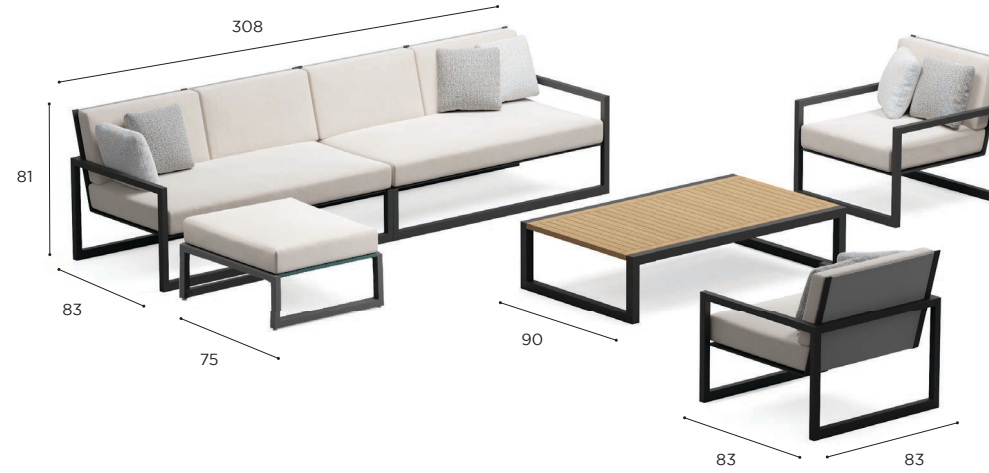

NINIX LOUNGE SETS

SET 04	
REF:	NNXL SET 04
INCLUDED:	
1 x	NNXL 160LT + CUSHIONS (3 pcs)
1 x	NNXL 160RT + CUSHIONS (3 pcs)
2 x	NNXL 100T + CUSHIONS (2 pcs)
1 x	NNXL 80FT + CUSHION (1 pcs)
1 x	NNX 150T WA
PRICE FOR COATED ALUMINIUM (PB/A) FRAME AND STANDARD CUSHIONS	
DECO CUSHIONS NOT INCLUDED!	

NNXL SET 04