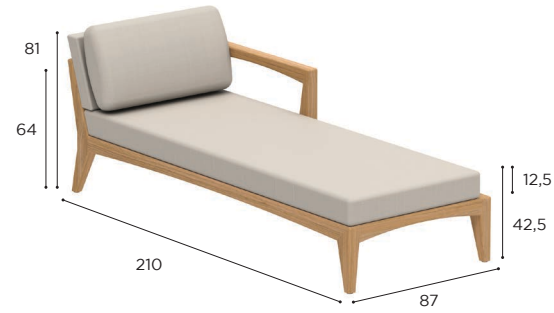

ZENHIT LOUNGE SPECIFICATIONS

STANDARD / LIMITED / ON REQUEST

DAYBED LEFT	
REF:	ZNTL DBL...
WEIGHT:	40 kg

DAYBED RIGHT	
REF:	ZNTL DBR...
WEIGHT:	40 kg