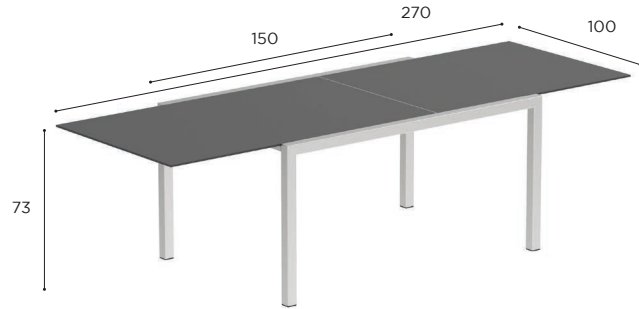

TABOELA SPECIFICATIONS

EXTENDABLE TABLE	
REF:	TBL 270E...
WEIGHT:	C: 90 kg
INFO:	ASSEMBLING NEEDED EXTENDABLE