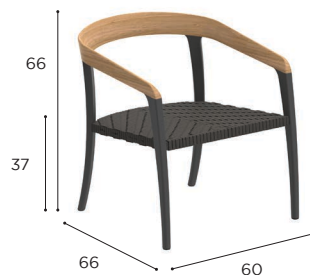

LOW CHAIR	
REF:	JIV 77WG...
WEIGHT:	7,4 kg
INFO	OLEFIN FIBER SEAT