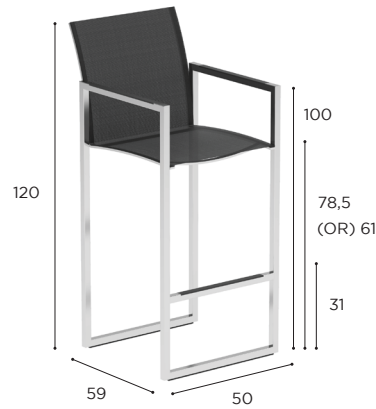

NINIX SPECIFICATIONS

STANDARD / LIMITED / ON REQUEST

BAR CHAIR	
REF:	NNX 43T...
WEIGHT:	11,8 kg
INFO:	OPTIONAL TEAK ARMRESTS BRONZE FRAME INCLUDES OILED TEAK ARMRESTS LOWERED FRAME ON REQUEST

		BRUSHED STAINLESS STEEL	ELECTROPOLISHED STAINLESS STEEL	COATED STAINLESS STEEL				
		SS	EP	W	PB	S	BR	A
BATYLINE	WU	NNX 43 TWU € 999	NNX 43 TEPWU € 1.179	NNX 43 TWWU € 1.059				
	CAU	NNX 43 TCAU € 999	NNX 43 TEPCAU € 1.179					
	PG				NNX 43 TPBPG € 999	NNX 43 TSPG € 1.059		
	ZU	NNX 43 TZU € 999	NNX 43 TEPZU € 1.179					NNX 43 TAZU € 999
	GRP						NNX 43 TBRGRP € 1.059	
NNX 43T ARWSET (TEAK ARMRESTS) € 30								
CUSHIONS PIL NNX55T... (SEAT + BACK)								
CAT. A	€ 135							
CAT. B	€ 162							
CAT. C	€ 189							
LOWERED FRAME (SURCHARGE) € 100								

LOUNGER	
REF:	NNX 195T...
WEIGHT:	25 kg
INFO:	HEADCUSHION INCLUDED OPTIONAL TEAK ARMRESTS BRONZE FRAME INCLUDES OILED TEAK ARMRESTS PNEUMATIC RECLINER WHEELS