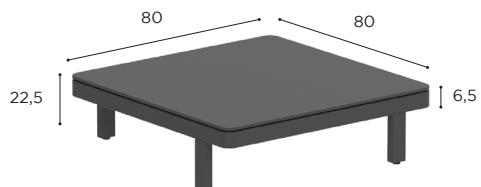

COATED ALUMINIUM + BATYLINE					
		WR	PB	S	BR	A	
CERAMIC	WUM	ALRL 80 LTL CWRWUM € 1.869	ALRL 80 LTL CPBWUM € 1.789	ALRL 80 LTL CSWUM € 1.869	ALRL 80 LTL CBRWUM € 1.869	ALRL 80 LTL CAWUM € 1.789	
	BS	ALRL 80 LTL CWRBS € 2.119	ALRL 80 LTL CPBBS € 2.039	ALRL 80 LTL CSBS € 2.119	ALRL 80 LTL CBRBS € 2.119	ALRL 80 LTL CABS € 2.039	
	CD	ALRL 80 LTL CWRCD € 2.119	ALRL 80 LTL CPBCD € 2.039	ALRL 80 LTL CSCD € 2.119	ALRL 80 LTL CBRCD € 2.119	ALRL 80 LTL CAD € 2.039	
	TR	ALRL 80 LTL CWRTR € 1.819	ALRL 80 LTL CPBTR € 1.739	ALRL 80 LTL CSTR € 1.819	ALRL 80 LTL CBRTR € 1.819	ALRL 80 LTL CATR € 1.739	
	TG	ALRL 80 LTL CWRTG € 1.819	ALRL 80 LTL CPBTG € 1.739	ALRL 80 LTL CSTG € 1.819	ALRL 80 LTL CBRTG € 1.819	ALRL 80 LTL CATG € 1.739	
	CL	ALRL 80 LTL CWRCL € 2.119	ALRL 80 LTL CPBCL € 2.039	ALRL 80 LTL CSCL € 2.119	ALRL 80 LTL CBRCL € 2.119	ALRL 80 LTL CACL € 2.039	
	PG	ALRL 80 LTL CWRPG € 1.869	ALRL 80 LTL CPBPG € 1.789	ALRL 80 LTL CSPG € 1.869	ALRL 80 LTL CBRPG € 1.869	ALRL 80 LTL CAPG € 1.789	
	TS	ALRL 80 LTL CWRTS € 2.119	ALRL 80 LTL CPBTS € 2.039	ALRL 80 LTL CSTS € 2.119	ALRL 80 LTL CBRTS € 2.119	ALRL 80 LTL CATS € 2.039	
	TM	ALRL 80 LTL CWRTM € 2.119	ALRL 80 LTL CPBTM € 2.039	ALRL 80 LTL CSTM € 2.119	ALRL 80 LTL CBRTM € 2.119	ALRL 80 LTL CATM € 2.039	
	NM	ALRL 80 LTL CWRNM € 2.269	ALRL 80 LTL CPBNM € 2.189	ALRL 80 LTL CSNM € 2.269	ALRL 80 LTL CBRNM € 2.269	ALRL 80 LTL CANM € 2.189	
	ZUM	ALRL 80 LTL CWRZUM € 2.119	ALRL 80 LTL CPBZUM € 2.039	ALRL 80 LTL CSZUM € 2.119	ALRL 80 LTL CBRZUM € 2.119	ALRL 80 LTL CAZUM € 2.039	
	TEAK	W	ALRL 80 LTL WWR € 1.819	ALRL 80 LTL WPB € 1.739	ALRL 80 LTL WS € 1.819	ALRL 80 LTL WBR € 1.819	ALRL 80 LTL WA € 1.739