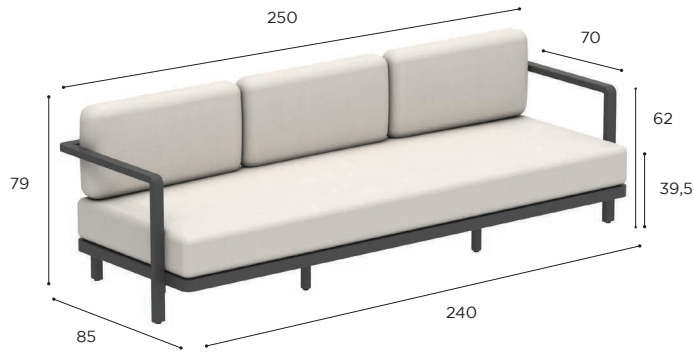

ALURA LOUNGE SPECIFICATIONS

STANDARD / LIMITED / ON REQUEST

THREE SEATER	
REF:	ALRL 240 T...
WEIGHT:	50 kg
INFO:	ASSEMBLING NEEDED