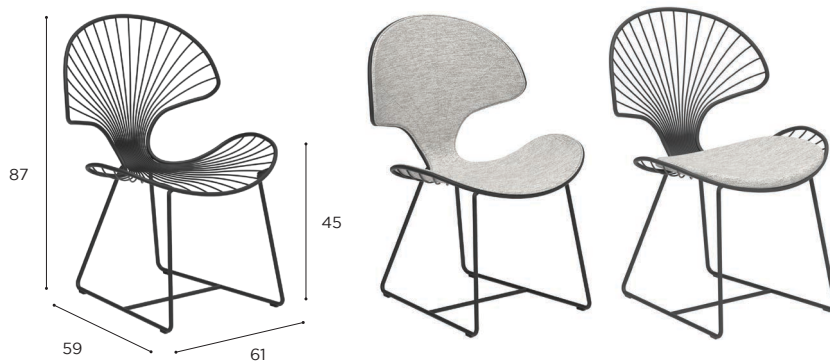

OSTREA

Design by Mathias De Ferm

STANDARD / LIMITED / ON REQUEST

OSTREA SPECIFICATIONS

DINING CHAIR	
REF:	OST 47...
WEIGHT:	5,5 kg

LOW DINING CHAIR	
REF:	OST 77...
WEIGHT:	5,5 kg

COUNTER HEIGHT BAR CHAIR	
REF:	OST 43CH...
WEIGHT:	5,5 kg