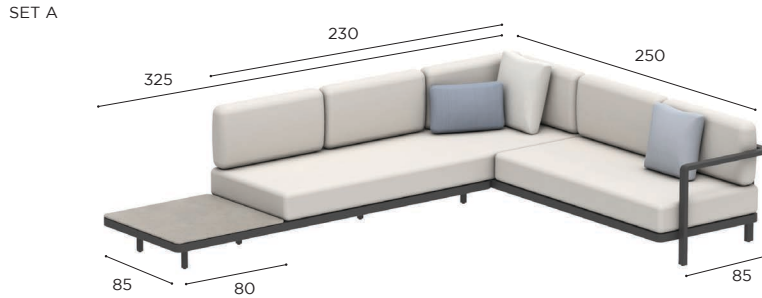

COATED ALUMINIUM				
		WR	PB	S	BR	A
BATYLINE	WU	ALRL 10 A WRWU € 5.469				
		ALRL 10 B WRWU € 5.469				
	PG		ALRL 10 A PBPG € 5.069	ALRL 10 A SPG € 5.469		
			ALRL 10 B PBPG € 5.069	ALRL 10 B SPG € 5.469		
	GRP				ALRL 10 A BRGRP € 5.469	
					ALRL 10 B BRGRP € 5.469	
ZU					ALRL 10 A AZU € 5.069 ALRL 10 B AZU € 5.069	
CUSHIONS (EXCL. DECO CUSHIONS)						
PIL ALRL 10 AB SET ED... (8 pcs)						
STAND.		€ 5.080				
CAT. A		€ 4.505				
CAT. B		€ 5.406				
CAT. C		€ 6.307				
TABLE TOPS						
SEE OPTIONS P. 203						
OUTDOOR COVERS						
ODCALRLSET10A/ODCALRLSET10B						
STAND.		€ 840