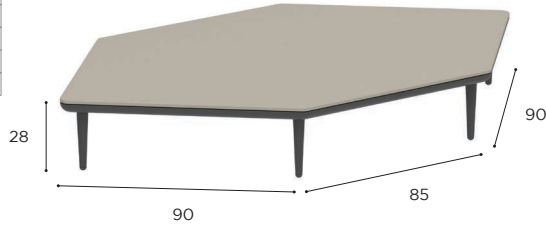

STYLETTO LOUNGE SPECIFICATIONS

LOUNGE TABLE	
REF:	STYL 0909TSTC...
WEIGHT:	74 kg
INFO:	ASSEMBLING NEEDED

		COATED ALUMINIUM				
		WR	PB	S	BR	A
CERAMIC	WUM	STYL0909TST CWRWUM € 4.899	STYL0909TST CPBWUM € 4.799	STYL0909TST CSWUM € 4.899	STYL0909TST CBRWUM € 4.899	STYL0909TST CAWUM € 4.799
	BS	STYL0909TST CWRBS € 5.199	STYL0909TST CPBBS € 5.099	STYL0909TST CSBS € 5.199	STYL0909TST CBRBS € 5.199	STYL0909TST CABS € 5.099
	CD	STYL0909TST CWRCD € 5.199	STYL0909TST CPBCD € 5.099	STYL0909TST CSCD € 5.199	STYL0909TST CBRCD € 5.199	STYL0909TST CACD € 5.099
	TR	STYL0909TST CWRTR € 4.499	STYL0909TST CPBTR € 4.399	STYL0909TST CSTR € 4.499	STYL0909TST CBRTR € 4.499	STYL0909TST CATR € 4.399
	CL	STYL0909TST CWRCL € 5.199	STYL0909TST CPBCL € 5.099	STYL0909TST CSCL € 5.199	STYL0909TST CBRCL € 5.199	STYL0909TST CACL € 5.099
	PG	STYL0909TST CWRPG € 5.199	STYL0909TST CPBPG € 5.099	STYL0909TST CSPG € 5.199	STYL0909TST CBRPG € 5.199	STYL0909TST CAPG € 5.099
	TS	STYL0909TST CWRTS € 5.199	STYL0909TST CPBTS € 5.099	STYL0909TST CSTS € 5.199	STYL0909TST CBRTS € 5.199	STYL0909TST CATS € 5.099
	TM	STYL0909TST CWRTM € 5.199	STYL0909TST CPBTM € 5.099	STYL0909TST CSTM € 5.199	STYL0909TST CBRTM € 5.199	STYL0909TST CATM € 5.099
	NM	STYL0909TST CWRNM € 5.499	STYL0909TST CPBNM € 5.399	STYL0909TST CSNM € 5.499	STYL0909TST CBRNM € 5.499	STYL0909TST CANM € 5.399
	ZUM	STYL0909TST CWRZUM € 5.199	STYL0909TST CPBZUM € 5.099	STYL0909TST CSZUM € 5.199	STYL0909TST CBRZUM € 5.199	STYL0909TST CAZUM € 5.099

LOUNGE TABLE TOP	
REF:	STYL 70CERAM...
WEIGHT:	17 kg

CERAMIC	WUM	STYL 70 CERAMWUM € 879
	BS	STYL 70 CERAMBS € 1.179
	CD	STYL 70 CERAMCD € 1.179
	TR	STYL 70 CERAMTR € 829
	TG	STYL 70 CERAMTG € 829
	CL	STYL 70 CERAMCL € 1.179
	PG	STYL 70 CERAMPG € 879
	TS	STYL 70 CERAMTS € 1.179
	TM	STYL 70 CERAMTM € 1.179
	NM	STYL 70 CERAMNM € 1.279
	ZUM	STYL 70 CERAMZUM € 1.179