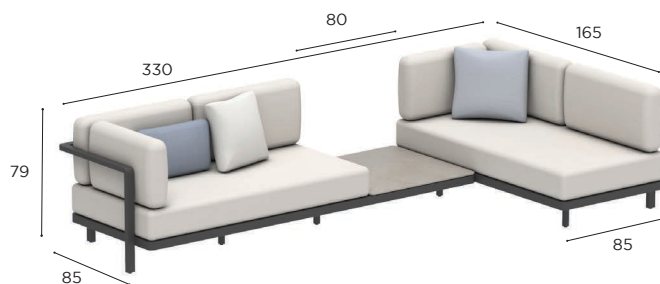

ALURA LOUNGE SETS

SET 13	
REF:	ALRL 13...
INFO:	ASSEMBLING NEEDED

SET A

SET B