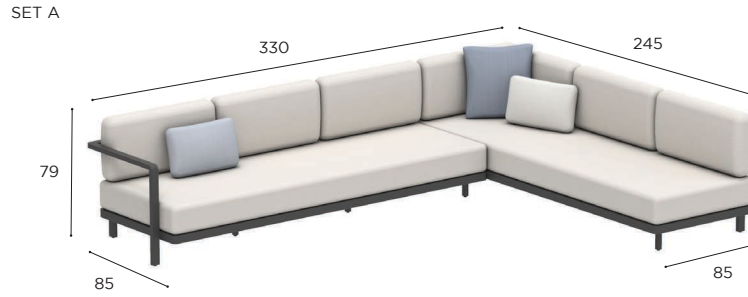

ALURA LOUNGE SETS

SET 09	
REF:	ALRL 09...
INFO:	ASSEMBLING NEEDED

		COATED ALUMINIUM				
		WR	PB	S	BR	A
BATYLINE	WU	ALRL 09 A WRWU € 5.469				
		ALRL 09 B WRWU € 5.469				
	PG		ALRL 09 A PBPG € 5.069	ALRL 09 A SPG € 5.469		
			ALRL 09 B PBPG € 5.069	ALRL 09 B SPG € 5.469		
	GRP				ALRL 09 A BRGRP € 5.469	
					ALRL 09 B BRGRP € 5.469	
ZU					ALRL 09 A AZU € 5.069 ALRL 09 B AZU € 5.069	
CUSHIONS (EXCL. DECO CUSHIONS)						
PIL ALRL 09 AB SET ED... (9 pcs)						
STAND.		€ 5.980				
CAT. A		€ 5.300				
CAT. B		€ 6.360				
CAT. C		€ 7.420				
OUTDOOR COVERS						
ODCALRLSET09A/ODCALRLSET09B						
STAND.		€ 840				

SET 10	
REF:	ALRL 10...
INFO:	ASSEMBLING NEEDED