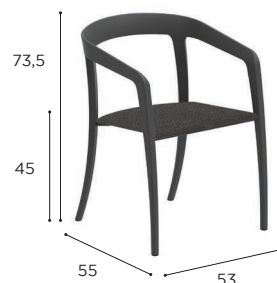

JIVE SPECIFICATIONS

STANDARD / LIMITED / ON REQUEST

DINING CHAIR	
REF:	JIV 55...
WEIGHT:	6,6 kg
INFO	ALUMINIUM SEAT

PIL JIV 55 ALED

PIL JIV 55 BED

PIL JIV 55 ASED

DINING CHAIR	
REF:	JIV 55T...
WEIGHT:	6,6 kg
INFO	BATYLINE SEAT