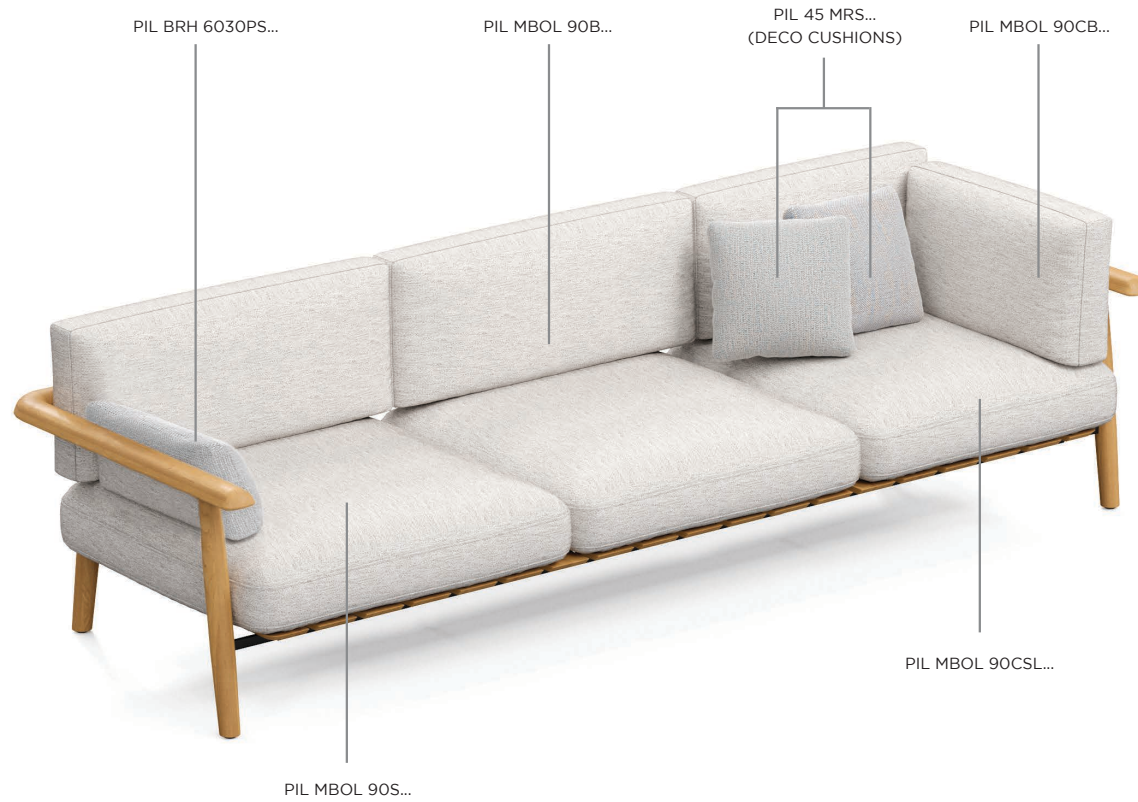

SEAT CUSHIONS				BACK / ARMREST CUSHIONS	
	SEAT	CORNER SEAT LEFT	CORNER SEAT RIGHT	TWIN SEAT	BACK	CORNER BACK / ARMREST
	PIL MBOL 90S...	PIL MBOL 90CSL...	PIL MBOL 90CSR...	PIL MBOL TSS	PIL MBOL 90B...	PIL MBOL 90CB...
STAND.	€ 895	€ 895	€ 895	€ 2.195	€ 560	€ 500
CAT. A	€ 795	€ 795	€ 795	€ 1.945	€ 495	€ 445
CAT. B	€ 954	€ 954	€ 954	€ 2.334	€ 594	€ 534
CAT. C	€ 1.113	€ 1.113	€ 1.113	€ 2.723	€ 693	€ 623

	COMFORT CUSHIONS
	PIL BRH 6030 PS...
STAND.	€ 255
CAT. A	€ 225
CAT. B	€ 270
CAT. C	€ 315