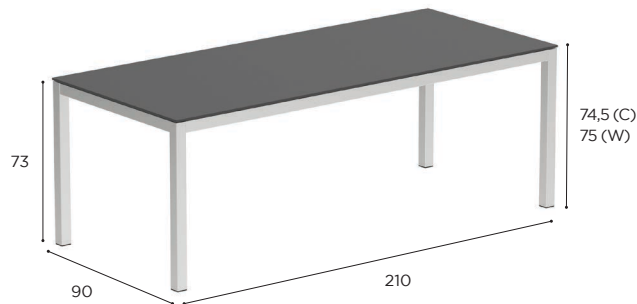

BRUSHED STAINLESS STEEL		ELECTROPOLISHED STAINLESS STEEL				COATED STAINLESS STEEL			
		SS	EP	W	PB	S	BR	A			
CERAMIC	WU	TBL 210 CWU € 3.149	TBL 210 CEPWU € 3.549	TBL 210 CWWU € 3.149	TBL 210 CPBWU € 3.299	TBL 210 CSWU € 3.299	TBL 210 CBRWU € 3.299	TBL 210 CAWU € 3.149			
	TR	TBL 210 CTR € 3.149	TBL 210 CEPTR € 3.549	TBL 210 CWTR € 3.149	TBL 210 CPBTR € 3.299	TBL 210 CSTR € 3.299	TBL 210 CBRTR € 3.299	TBL 210 CATR € 3.149			
	TG	TBL 210 CTG € 2.799	TBL 210 CEPTG € 3.199	TBL 210 CWTG € 2.799	TBL 210 CPBTG € 2.949	TBL 210 CSTG € 2.949	TBL 210 CBRTG € 2.959	TBL 210 CATG € 2.799			
	PG	TBL 210 CPG € 3.149	TBL 210 CEP PG € 3.549	TBL 210 CWP PG € 3.149	TBL 210 CPB PG € 3.299	TBL 210 CSP PG € 3.299	TBL 210 CBR PG € 3.299	TBL 210 CAPG € 3.149			
	ZU	TBL 210 CZU € 3.149	TBL 210 CEPZU € 3.549	TBL 210 CWZU € 3.149	TBL 210 CPBZU € 3.299	TBL 210 CSZU € 3.299	TBL 210 CBRZU € 3.299	TBL 210 CAZU € 3.149			
	BS	TBL 210 CBS € 3.699	TBL 210 CEPBS € 4.099	TBL 210 CWBS € 3.699	TBL 210 CPBBS € 3.849	TBL 210 CSBS € 3.849	TBL 210 CBRBS € 3.849	TBL 210 CABS € 3.699			
	CL	TBL 210 CCL € 3.899	TBL 210 CEPCL € 4.299	TBL 210 CWCL € 3.899	TBL 210 CPBCL € 4.049	TBL 210 CSCL € 4.049	TBL 210 CBRCL € 4.049	TBL 210 CACL € 3.899			
	TS	TBL 210 CTS € 3.899	TBL 210 CEPTS € 4.299	TBL 210 CWTS € 3.899	TBL 210 CPBTS € 4.049	TBL 210 CSTS € 4.049	TBL 210 CBRTS € 4.049	TBL 210 CATS € 3.899			
	TM	TBL 210 CTM € 3.899	TBL 210 CEPTM € 4.299	TBL 210 CWTM € 3.899	TBL 210 CPBTM € 4.049	TBL 210 CSTM € 4.049	TBL 210 CBR TM € 4.049	TBL 210 CATM € 3.899			
	CD	TBL 210 CCD € 3.899	TBL 210 CEP CD € 4.299	TBL 210 CWCD € 3.899	TBL 210 CPB CD € 4.049	TBL 210 CSCD € 4.049	TBL 210 CBR CD € 4.049	TBL 210 CACD € 3.899			
	NM	TBL 210 CNM € 4.449	TBL 210 CEP NM € 4.849	TBL 210 CWNM € 4.449	TBL 210 CPB NM € 4.599	TBL 210 CSNM € 4.599	TBL 210 CBR NM € 4.599	TBL 210 CANM € 4.449			
	TEAK	W	TBL 210 W € 2.999	TBL 210 WEP € 3.399	TBL 210 WW € 2.999	TBL 210 WPB € 3.149	TBL 210 WS € 3.149	TBL 210 WBR € 3.149	TBL 210 WA € 2.999