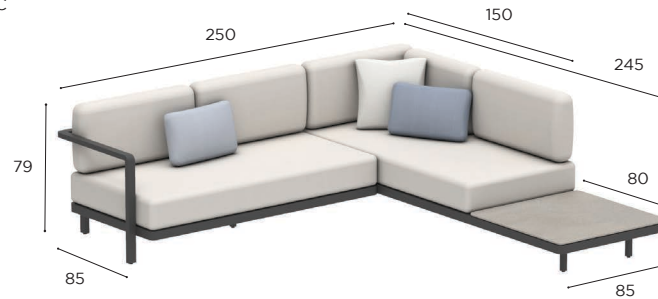

ALURA LOUNGE SETS

SET 06	
REF:	ALRL 06...
INFO:	ASSEMBLING NEEDED

SET A

SET B

SET C

SET D

		COATED ALUMINIUM				
		WR	PB	S	BR	A
BATYLINE	WU	ALRL 06 A WRWU € 4.759				
		ALRL 06 B WRWU € 4.759				
		ALRL 06 C WRWU € 4.759				
		ALRL 06 D WRWU € 4.759				
	PG	ALRL 06 A PBPG € 4.409	ALRL 06 A SPG € 4.759			
		ALRL 06 B PBPG € 4.409	ALRL 06 B SPG € 4.759			
		ALRL 06 C PBPG € 4.409	ALRL 06 C SPG € 4.759			
		ALRL 06 D PBPG € 4.409	ALRL 06 D SPG € 4.759			
	GRP				ALRL 06 A BRGRP € 4.759	
					ALRL 06 B BRGRP € 4.759	
					ALRL 06 C BRGRP € 4.759	
					ALRL 06 D BRGRP € 4.759	
	ZU					ALRL 06 A AZU € 4.409
						ALRL 06 B AZU € 4.409
						ALRL 06 C AZU € 4.409
						ALRL 06 D AZU € 4.409
CUSHIONS (EXCL. DECO CUSHIONS)						
PIL ALRL 06 AB SET ED... (7 pcs)						
STAND.		€ 4.760				
CAT. A		€ 4.220				
CAT. B		€ 5.064				
CAT. C		€ 5.908				
PIL ALRL 06 CD SET ED... (7 pcs)						
STAND.		€ 4.185				
CAT. A		€ 3.710				
CAT. B		€ 4.452				
CAT. C		€ 5.194				
TABLE TOPS						
SEE OPTIONS P. 203						
OUTDOOR COVERS						
ODCALRLSET06A/ODCALRLSET06B ODCALRLSET06C/ODCALRLSET06D						
STAND.		€ 700				