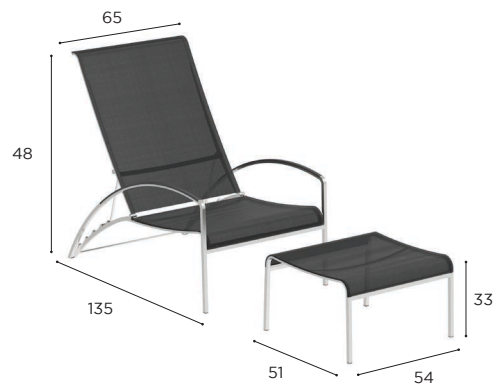

BRUSHED STAINLESS STEEL	ELECTROPOL- STAINLESS STEEL	COATED STAINLESS STEEL				
		SS	EP	WR	PB	S	BR	A
BAYLINE	WU	QT 55 TWU € 849	QT 55 TEPWU € 929	QT 55 TWRWU € 909				
	CAU	QT 55 TCAU € 849	QT 55 TEPCAU € 929					
	PG				QT 55 TPBPG € 909	QT 55 TSPG € 909		
	GRP						QT 55 TBRGRP € 909	
	ZU	QT 55 TZU € 849	QT 55 TEPZU € 929					QT 55 TAZU € 849
		QT 55 TARWSET (TEAK ARMRESTS) € 30						

LOUNGER	
REF:	QT 195T...
WEIGHT:	18,8 kg
INFO:	FOOTREST INCLUDED HEADCUSHION INCLUDED STACKABLE OPTIONAL TEAK ARMRESTS RECLINER WHEELS PEBBLE (PB) & BRONZE (BR) FRAME INCLUDES TEAK ARMRESTS