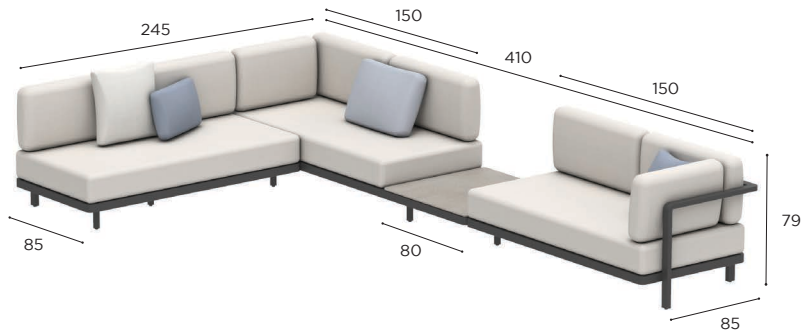

ALURA LOUNGE SETS

STANDARD / LIMITED / ON REQUEST

SET 11
REF: ALRL 11...
INFO: ASSEMBLING NEEDED

		COATED ALUMINIUM				
		WR	PB	S	BR	A
BATYLINE	WU	ALRL 11 WRWU € 6.929				
	PG		ALRL 11 PBPG € 6.479	ALRL 11 SPG € 6.929		
	GRP				ALRL 11 BRGRP € 6.929	
	ZU					ALRL 11 AZU € 6.479
CUSHIONS (EXCL. DECO CUSHIONS)						
PIL ALRL 11 SET ED... (11 pcs)						
STAND.				€ 6.415		
CAT. A				€ 5.685		
CAT. B				€ 6.822		
CAT. C				€ 7.959		
TABLE TOPS						
SEE OPTIONS P. 203						
OUTDOOR COVERS						
ODCALRLSET11						
STAND.				€ 980		

SET 12
REF: ALRL 12...
INFO: ASSEMBLING NEEDED