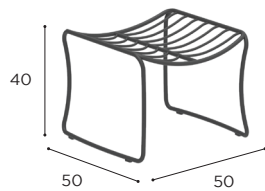

FOOTREST	
REF:	FOL F...
WEIGHT:	5 kg