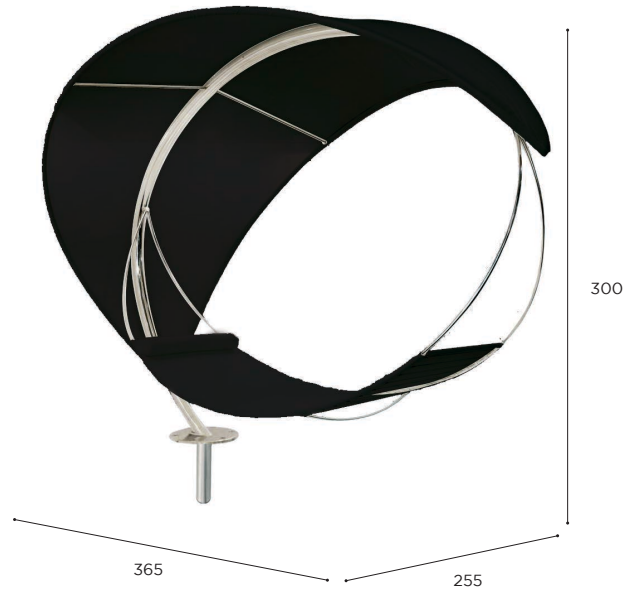

WAVE

Design by Erik Nyberg & Gustav Störm

STANDARD / LIMITED / ON REQUEST

WAVE SPECIFICATIONS

HAMMOCK	
REF:	WV EP..
WEIGHT:	238 kg
INFO:	ASSEMBLING NEEDED

		STAINLESS STEEL ELECTROPOLISHED
		EP
BATYLINE	WU	WV EPWU € 16.999
	CAU	WV EPCAU € 16.999
	ZU	WV EPZU € 16.999
	TQF	WV EPTQF € 16.999