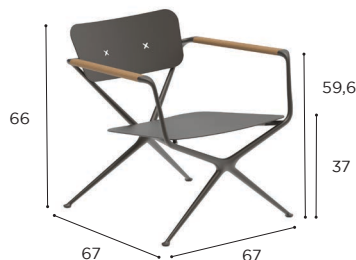

LOW CHAIR	
REF:	EXS 77...
WEIGHT:	9 kg
INFO:	ASSEMBLING NEEDED TEAK ARMRESTS FIXING CROSSES IN FRAME COLOUR

	COATED ALUMINIUM				
	WR	PB	S	BR	A
	EXS 55 WR € 1.059	EXS 55 PB € 999	EXS 55 S € 1.059	EXS 55 BR € 1.059	EXS 55 A € 999
CUSHIONS					
PIL EXS 55 BED... (BACK)					
CAT. A	€ 190				
CAT. B	€ 228				
CAT. C	€ 266				
PIL EXS 55 SED... (SEAT)					
CAT. A	€ 225				
CAT. B	€ 270				
CAT. C	€ 315				
OPTIONAL TEAK FIXING CROSSES (SET) FOR BACKREST CUSHION					
PIL EXS FCW € 99					