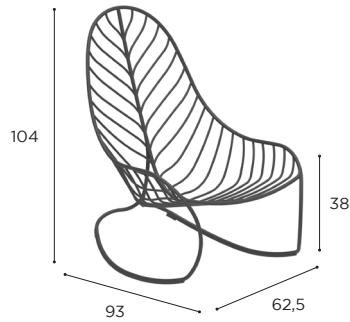

FOLIA

Design by Kris Van Puyvelde

STANDARD / LIMITED / ON REQUEST

FOLIA SPECIFICATIONS

DINING CHAIR	
REF:	FOL 55...
WEIGHT:	6,6 kg

LOW CHAIR	
REF:	FOL 77...
WEIGHT:	8,5 kg

ROCKING CHAIR	
REF:	FOL R...
WEIGHT:	13,4 kg