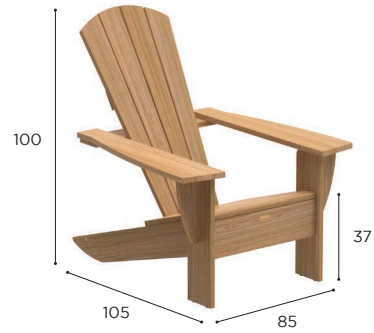

GARDEN BENCH	
REF:	NAR 265
WEIGHT:	92,1 kg
INFO:	ASSEMBLING NEEDED

265

	TEAK
	W
	NAR 265
	€ 7.699
	CUSHIONS
	PIL NAR 265RS...
CAT. A	€ 765
CAT. B	€ 918

LOUNGE CHAIR	
REF:	NEH 85TK
WEIGHT:	24 kg
INFO:	ASSEMBLING NEEDED