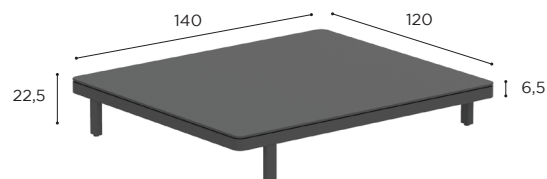

LOUNGE TABLE	
REF:	ALRL 140 LTL...
WEIGHT:	19 kg
INFO:	ASSEMBLING NEEDED