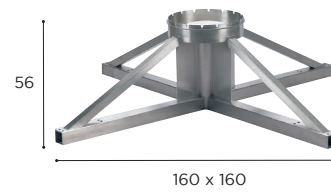

WAVE SPECIFICATIONS

HAMMOCK	
REF:	WV EP..
WEIGHT:	238 kg
INFO:	ASSEMBLING NEEDED

		STAINLESS STEEL ELECTROPOLISHED
		EP
BATYLINE	WU	WV EPWU € 16.999
	CAU	WV EPCAU € 16.999
	ZU	WV EPZU € 16.999
	TQF	WV EPTQF € 16.999

HAMMOCK CUSHION	
REF:	PIL WV..
WEIGHT:	35 kg
INFO:	STORAGE BAG & HEAD CUSHION INCLUDED

		FABRIC
		PIL WV..
CAT. A		€ 2.895
CAT. B		€ 3.474
CAT. C		€ 4.053

BASE	
REF:	WVT
WEIGHT:	183 kg
INFO:	BASE FOR EMBEDDING IN CONCRETE

		STAINLESS STEEL ELECTROPOLISHED
		EP
		WVT € 4.999

BASE	
REF:	WVG
WEIGHT:	225 kg
INFO:	BASE FOR EMBEDDING IN SAND

		STAINLESS STEEL ELECTROPOLISHED
		EP
		WVG € 5.899