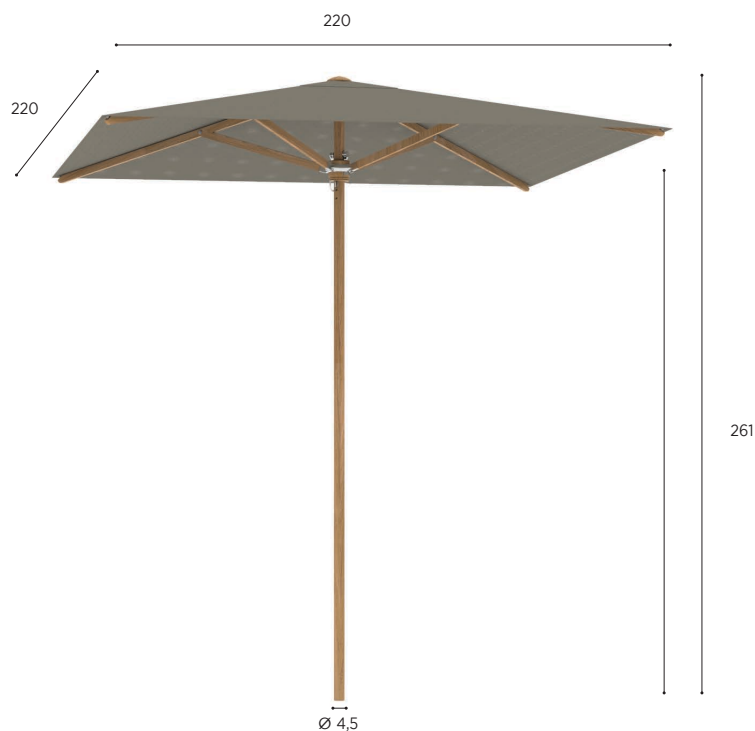

SHADY SLIM SPECIFICATIONS

Design by Kris Van Puyvelde

STANDARD / LIMITED / ON REQUEST

SHADY SLIM SQUARE	
REF:	SHAS 22V TK
WEIGHT:	7,7 kg
INFO:	COVERBAG INCLUDED TUBE (CEYT60...) NOT INCLUDED BASE NOT INCLUDED ALL BASE COMBINATIONS SEE PP. 416-417

		TEAK	
		W	
TEXTILE (CATA)	WU	SHAS 22V TKWU	€ 1.999
	GRC	SHAS 22V TKGRC	€ 1.999
	BEC	SHAS 22V TKBEC	€ 1.999
	SAC	SHAS 22V TKSAC	€ 2.099
	CAU	SHAS 22V TKCAU	€ 1.999
	ZU	SHAS 22V TKZU	€ 1.999
	ROU	SHAS 22V TKROU	€ 2.099
	RO	SHAS 22V TKRO	€ 2.099
	SL	SHAS 22V TKSL	€ 2.099

COATED STAINLESS STEEL TUBE (SLIM)

REF:	CEY T 60...
INFO:	TIGHTENING MECHANISM ONLY FOR SHADY SLIM

Ø 4,5

COATED STAINLESS STEEL			
WR	PB	S	A
CEY T 60 WR	CEY T 60 PB	CEY T 60 S	CEY T 60 A
€ 269	€ 269	€ 319	€ 269

COATED METALIZED STEEL BASE

REF:	CEY V 70SC...
WEIGHT:	40 kg

COATED METALIZED STEEL			
WR	PB	S	A
CEY V 70SC WR	CEY V 70SC PB	CEY V 70SC S	CEY V 70SC A
€ 599	€ 599	€ 679	€ 599
OPTIONAL WHEELSET (SS)			
CEY V WS			
€ 189