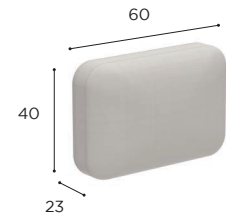

ORGANIX LOUNGE SPECIFICATIONS

	BACK CUSHIONS				
	BACK 18 x 71	BACK 18 x 70	BACK 18 x 62	BACK 18 x 78	BACK 18 x 60
	PIL OGXL450 ED...	PIL OGXL600 ED...	PIL OGXL3000 ED...	PIL OGXL900 ED...	PIL OGXL375 ED...
STAND.	€ 1.100	€ 1.075	€ 975	€ 1.055	€ 615
CAT. A	€ 975	€ 955	€ 865	€ 935	€ 545
CAT. B	€ 1.170	€ 1.146	€ 1.038	€ 1.122	€ 654
CAT. C	€ 1.365	€ 1.337	€ 1.211	€ 1.309	€ 763

	COMFORT BACK CUSHION
	BACK 60 x 40
	PIL BRH 6040P...
STAND.	€ 265
CAT. A	€ 235
CAT. B	€ 282
CAT. C	€ 329