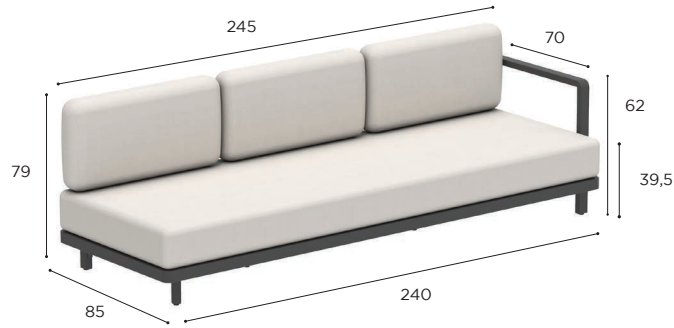

L/R ARM MODULE	
REF:	ALRL 240 (LT/RT)...
WEIGHT:	49 kg
INFO:	ASSEMBLING NEEDED

LEFT