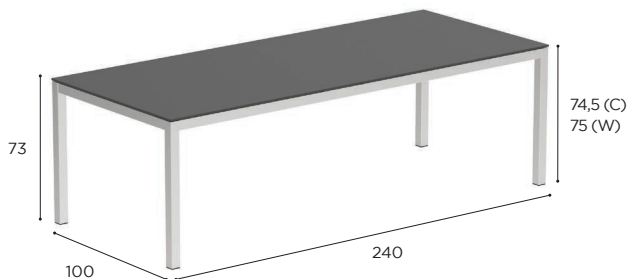

TABOELA SPECIFICATIONS

STANDARD / LIMITED / ON REQUEST

TABLE	
REF:	TBL 240...
WEIGHT:	C: 84 kg
INFO:	ASSEMBLING NEEDED

		BRUSHED STAINLESS STEEL	ELECTROPOLISHED STAINLESS STEEL	COATED STAINLESS STEEL					
		SS	EP	W	PB	S	BR	A	
CERAMIC	WU	TBL 240 CWU € 3.499	TBL 240 CEPWU € 3.999	TBL 240 CWWU € 3.499	TBL 240 CPBWU € 3.699	TBL 240 CSWU € 3.699	TBL 240 CBRWU € 3.699	TBL 240 CAWU € 3.499	
	TR	TBL 240 CTR € 3.499	TBL 240 CEPTR € 3.999	TBL 240 CWTR € 3.499	TBL 240 CPBTR € 3.699	TBL 240 CSTR € 3.699	TBL 240 CBRTR € 3.699	TBL 240 CATR € 3.499	
	TG	TBL 240 CTG € 3.149	TBL 240 CEPTG € 3.649	TBL 240 CWTG € 3.149	TBL 240 CPBTG € 3.349	TBL 240 CSTG € 3.349	TBL 240 CBRTG € 3.349	TBL 240 CATG € 3.149	
	PG	TBL 240 CPG € 3.499	TBL 240 CEP PG € 3.999	TBL 240 CWP G € 3.499	TBL 240 CPBPG € 3.699	TBL 240 CSPG € 3.699	TBL 240 CBRPG € 3.699	TBL 240 CAPG € 3.499	
	ZU	TBL 240 CZU € 3.499	TBL 240 CEPZU € 3.999	TBL 240 CWZU € 3.499	TBL 240 CPBZU € 3.699	TBL 240 CSZU € 3.699	TBL 240 CBRZU € 3.699	TBL 240 CAZU € 3.499	
	BS	TBL 240 CBS € 4.099	TBL 240 CEPBS € 4.599	TBL 240 CWBS € 4.099	TBL 240 CPBBS € 4.299	TBL 240 CSBS € 4.299	TBL 240 CBRBS € 4.299	TBL 240 CABS € 4.099	
	CL	TBL 240 CCL € 4.399	TBL 240 CEPCL € 4.899	TBL 240 CWCL € 4.399	TBL 240 CPBCL € 4.599	TBL 240 CSCL € 4.599	TBL 240 CBRCL € 4.599	TBL 240 CACL € 4.399	
	TS	TBL 240 CTS € 4.399	TBL 240 CEPTS € 4.899	TBL 240 CWTS € 4.399	TBL 240 CPBTS € 4.599	TBL 240 CSTS € 4.599	TBL 240 CBRTS € 4.599	TBL 240 CATS € 4.399	
	TM	TBL 240 CTM € 4.399	TBL 240 CEPTM € 4.899	TBL 240 CWTM € 4.399	TBL 240 CPB TM € 4.599	TBL 240 CSTM € 4.599	TBL 240 CBR TM € 4.599	TBL 240 CATM € 4.399	
	CD	TBL 240 CCD € 4.399	TBL 240 CEP CD € 4.899	TBL 240 CW CD € 4.399	TBL 240 CPB CD € 4.599	TBL 240 CSCD € 4.599	TBL 240 CBR CD € 4.599	TBL 240 CACD € 4.399	
	NM	TBL 240 CNM € 4.999	TBL 240 CEP NM € 5.499	TBL 240 CWNM € 4.999	TBL 240 CPB NM € 5.199	TBL 240 CSNM € 5.199	TBL 240 CBR NM € 5.199	TBL 240 CANM € 4.999	
	TEAK	W	TBL 240 W € 3.399	TBL 240 WEP € 3.899	TBL 240 WW € 3.399	TBL 240 WPB € 3.599	TBL 240 WS € 3.599	TBL 240 WBR € 3.599	TBL 240 WA € 3.399

TABLE	
REF:	TBL 300...
WEIGHT:	C: 124 kg
INFO:	ASSEMBLING NEEDED