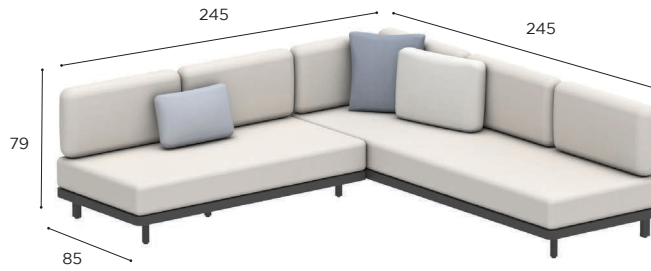

ALURA LOUNGE SETS

STANDARD / LIMITED / ON REQUEST

SET 03	
REF:	ALRL 03...
INFO:	ASSEMBLING NEEDED