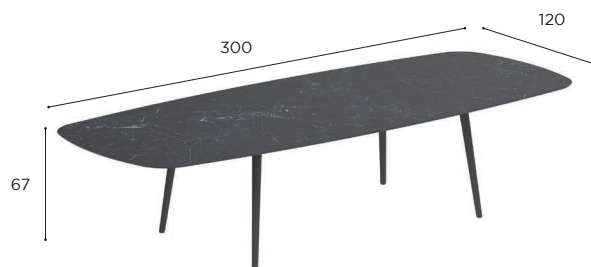

STYLETTO SPECIFICATIONS

STANDARD / LIMITED / ON REQUEST

OVAL LOW DINING TABLE	
REF:	STY 300LD...
WEIGHT:	A+C: 89 kg W+C: 90,4 kg A+W: 84,1 kg W+W: 85,4 kg
INFO:	ASSEMBLING NEEDED