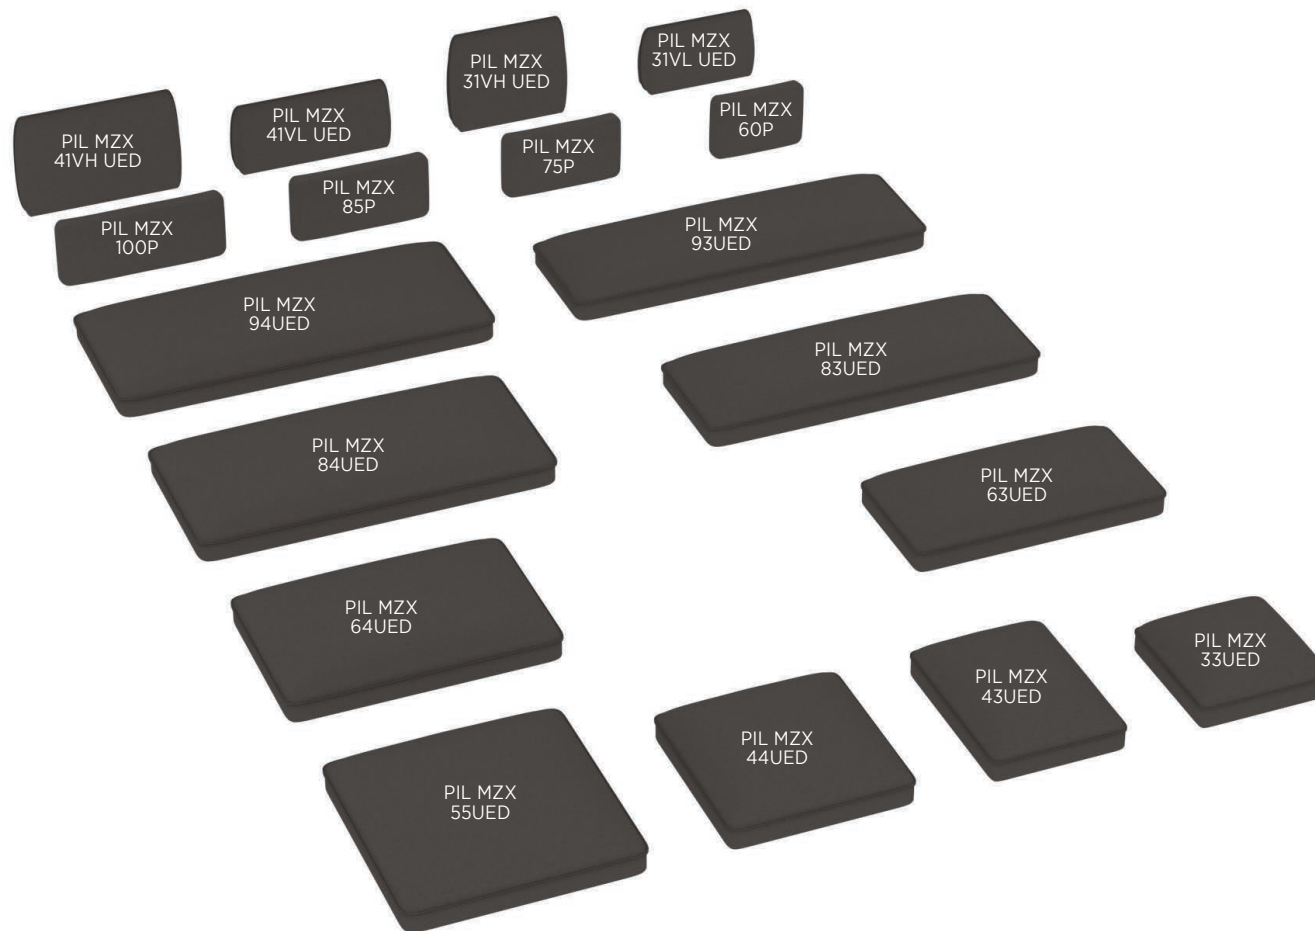

BACK CUSHIONS	
BACK 75 x 65 (HIGH)	
PIL MZX 31VH UED...	
STAND.	€ 1.120
CAT. A	€ 995
CAT. B	€ 1.194
CAT. C	€ 1.393
BACK 75 x 40 (LOW)	
PIL MZX 31VL UED...	
STAND.	€ 1.010
CAT. A	€ 895
CAT. B	€ 1.074
CAT. C	€ 1.253
BACK 100 x 65 (HIGH)	
PIL MZX 41VH UED...	
STAND.	€ 1.260
CAT. A	€ 1.115
CAT. B	€ 1.338
CAT. C	€ 1.561
BACK 100 x 40 (LOW)	
PIL MZX 41VL UED...	
STAND.	€ 1.120
CAT. A	€ 995
CAT. B	€ 1.194
CAT. C	€ 1.393

COMFORT CUSHIONS	
COMFORT CUSHION 60 x 40	
PIL MZX 60P...	
STAND.	€ 215
CAT. A	€ 190
CAT. B	€ 228
CAT. C	€ 266
COMFORT CUSHION 75 x 40	
PIL MZX 75P...	
STAND.	€ 255
CAT. A	€ 225
CAT. B	€ 270
CAT. C	€ 315
COMFORT CUSHION 85 x 40	
PIL MZX 85P...	
STAND.	€ 290
CAT. A	€ 255
CAT. B	€ 306
CAT. C	€ 357
COMFORT CUSHION 100 x 40	
PIL MZX 100P...	
STAND.	€ 320
CAT. A	€ 285
CAT. B	€ 342
CAT. C	€ 399