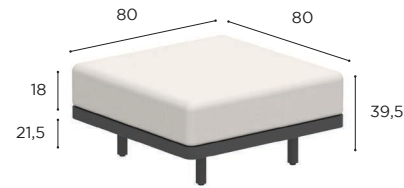

ALURA LOUNGE CUSHIONS	
SEAT 80 x 80	
PIL ALRL 80...	
STAND.	€ 775
CAT. A	€ 685
CAT. B	€ 822
CAT. C	€ 959
SEAT 140 x 120	
PIL ALRL 140...	
STAND.	€ 1.665
CAT. A	€ 1.475
CAT. B	€ 1.770
CAT. C	€ 2.065
SEAT 160 x 80	
PIL ALRL 160...	
STAND.	€ 1.315
CAT. A	€ 1.165
CAT. B	€ 1.398
CAT. C	€ 1.631
SEAT 240 x 80	
PIL ALRL 240...	
STAND.	€ 1.890
CAT. A	€ 1.675
CAT. B	€ 2.010
CAT. C	€ 2.345

ALURA LOUNGE SPECIFICATIONS

STANDARD / LIMITED / ON REQUEST

ONE SEATER	
REF:	ALRL 100 T...
WEIGHT:	22 kg
INFO:	ASSEMBLING NEEDED

		COATED ALUMINIUM				
		WR	PB	S	BR	A
BATYLINE	WU	ALRL 100 TWRWU € 1.479				
	PG		ALRL 100 TPBPG € 1.379	ALRL 100 TSPG € 1.479		
	GRP				ALRL 100 BRGRP € 1.479	
	ZU					ALRL 100 TAZU € 1.379
		CUSHIONS				
		PIL ALRL 100 SET ED... (2 pcs)				
STAND.		€ 1.095				
CAT. A		€ 970				
CAT. B		€ 1.164				
CAT. C		€ 1.358				

FOOTREST	
REF:	ALRL 80 F T...
WEIGHT:	14,5 kg
INFO:	ASSEMBLING NEEDED

		COATED ALUMINIUM				
		WR	PB	S	BR	A
BATYLINE	WU	ALRL 80 F TWRWU € 1.209				
	PG		ALRL 80 F TPBPG € 1.129	ALRL 80 F TSPG € 1.209		
	GRP				ALRL 80 F BRGRP € 1.209	
	ZU					ALRL 80 F TAZU € 1.129
		CUSHIONS				
		PIL ALRL 80 ED... (1 pc)				
STAND.		€ 775				
CAT. A		€ 685				
CAT. B		€ 822				
CAT. C		€ 959				