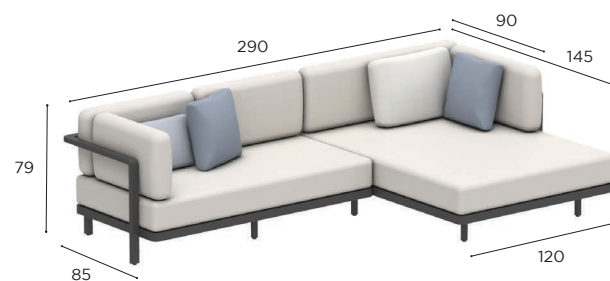

ALURA LOUNGE SETS

SET 13	
REF:	ALRL 13...
INFO:	ASSEMBLING NEEDED

SET A

SET B

SET 14	
REF:	ALRL 14...
INFO:	ASSEMBLING NEEDED

SET A

SET B

		COATED ALUMINIUM				
		WR	PB	S	BR	A
BATYLINE	WU	ALRL 13 A WRWU € 4.919				
		ALRL 13 B WRWU € 4.919				
	PG	ALRL 13 A PBPG € 4.569	ALRL 13 A SPG € 4.919			
		ALRL 13 B PBPG € 4.569	ALRL 13 B SPG € 4.919			
GRP				ALRL 13 A BRGRP € 4.919		
				ALRL 13 B BRGRP € 4.919		
ZU					ALRL 13 A AZU € 4.569	
					ALRL 13 B AZU € 4.569	
CUSHIONS (EXCL. DECO CUSHIONS)						
PIL ALRL 13 AB SET ED... (8 pcs)						
STAND.		€ 4.455				
CAT. A		€ 3.950				
CAT. B		€ 4.740				
CAT. C		€ 5.530				
TABLE TOPS						
SEE OPTIONS P. 203						
OUTDOOR COVERS						
ODCALRLSET13A/ODCALRLSET13B						
STAND.		€ 700				