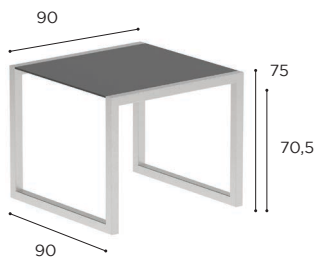

BRUSHED STAINLESS STEEL	ELECTROPOLISHED STAINLESS STEEL
		SS	EP
CERAMIC	WU	NNX 90 CWU € 1.959	NNX 90 CEPWU € 2.059
	TG	NNX 90 CTG € 1.879	NNX 90 CEPTG € 1.979
	ZU	NNX 90 CZU € 1.959	NNX 90 CEPZU € 2.059
TEAK	W	NNX 90 € 1.829	NNX 90 EP € 1.929